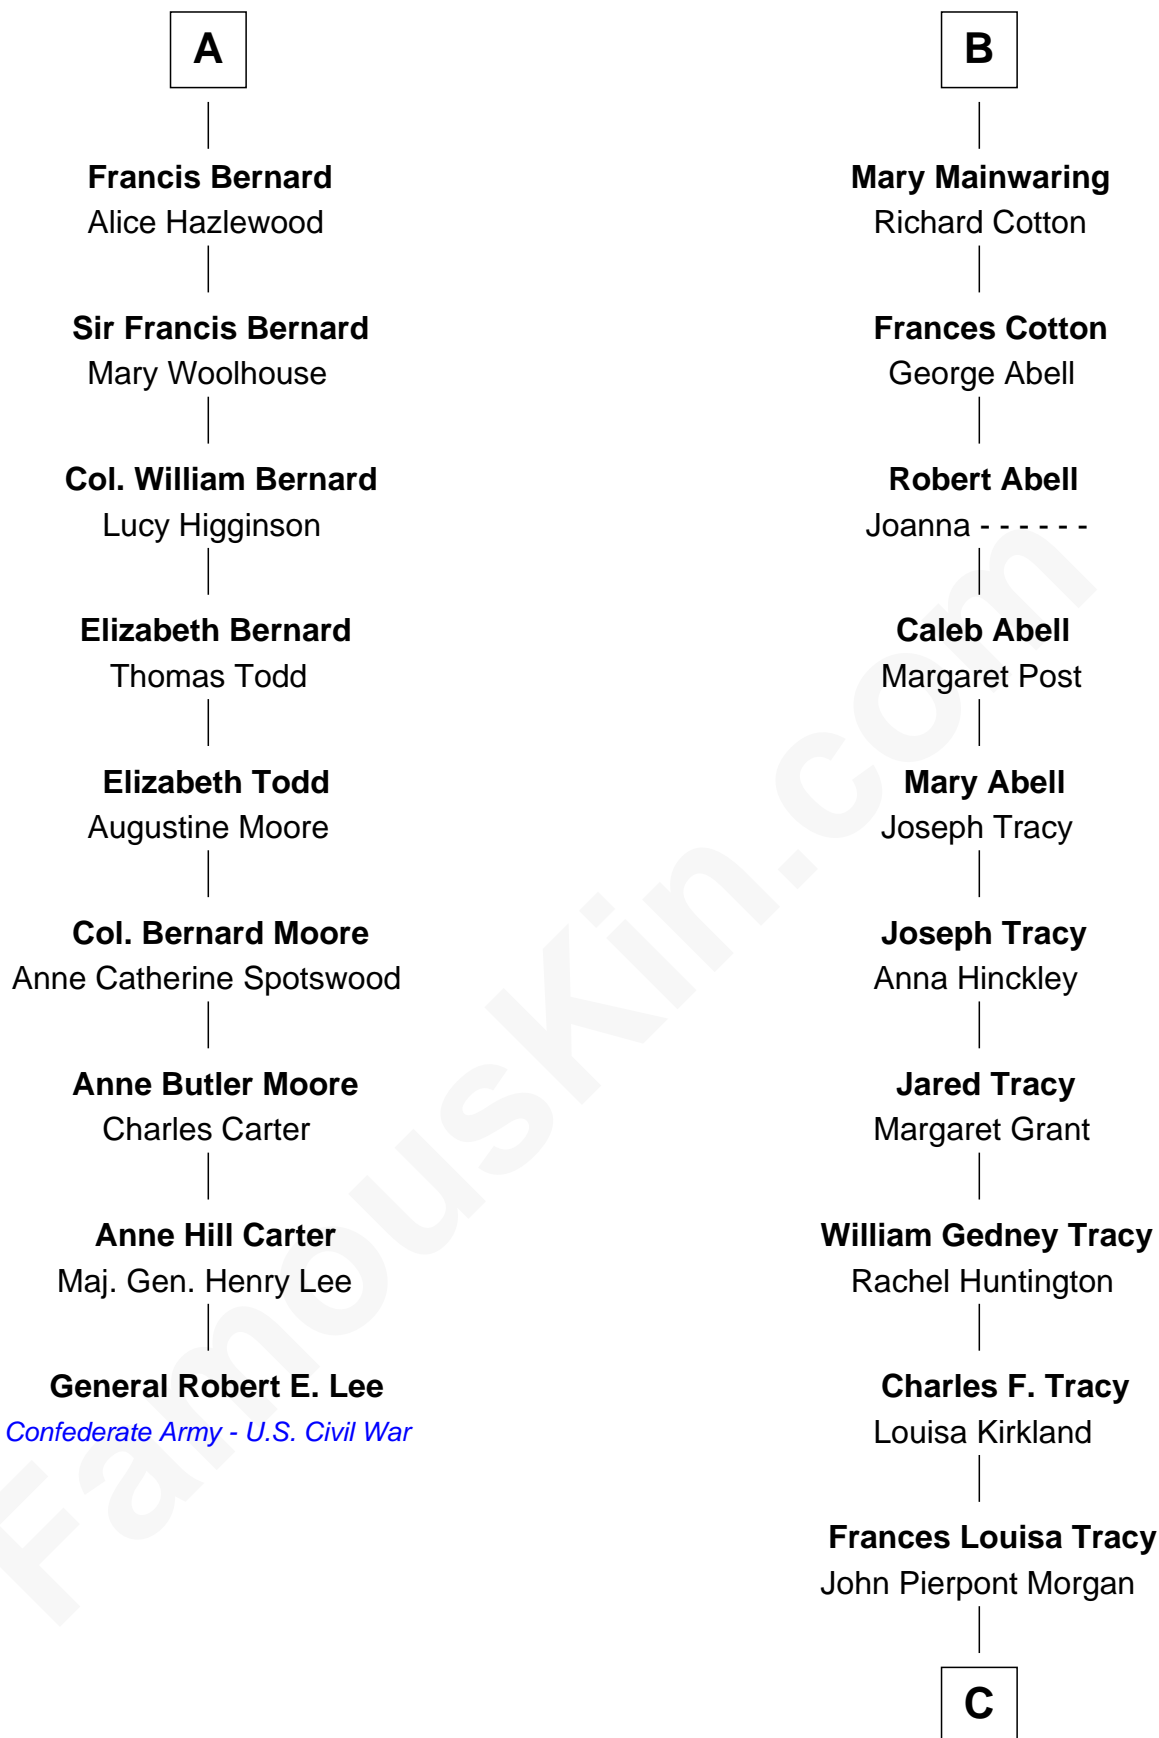

# FamousKin.com Relationship Chart of

**General Robert E. Lee**

*Confederate Army - U.S. Civil War*

15th cousin 3 times removed of

**Henry Sturgis Morgan**

*Co-Founder of Morgan Stanley*

**Sir Thomas de Beauchamp**

Elizabeth le Scrope

**Margaret Scrope**

John Bernard

**John Bernard**

Margaret Daundelyn

**John Bernard**

Cecily Muscote

**A**

**Sir William Beauchamp**

Joan Fitzalan

**Joan Beauchamp**

James Butler

**Elizabeth Butler**

John Talbot

**Ann Talbot**

Sir Henry Vernon

**Elizabeth Vernon**

Sir Robert Corbet

**Dorothy Corbet**

Sir Richard Mainwaring

**Sir Arthur Mainwaring**

Margaret Mainwaring

**B**

C