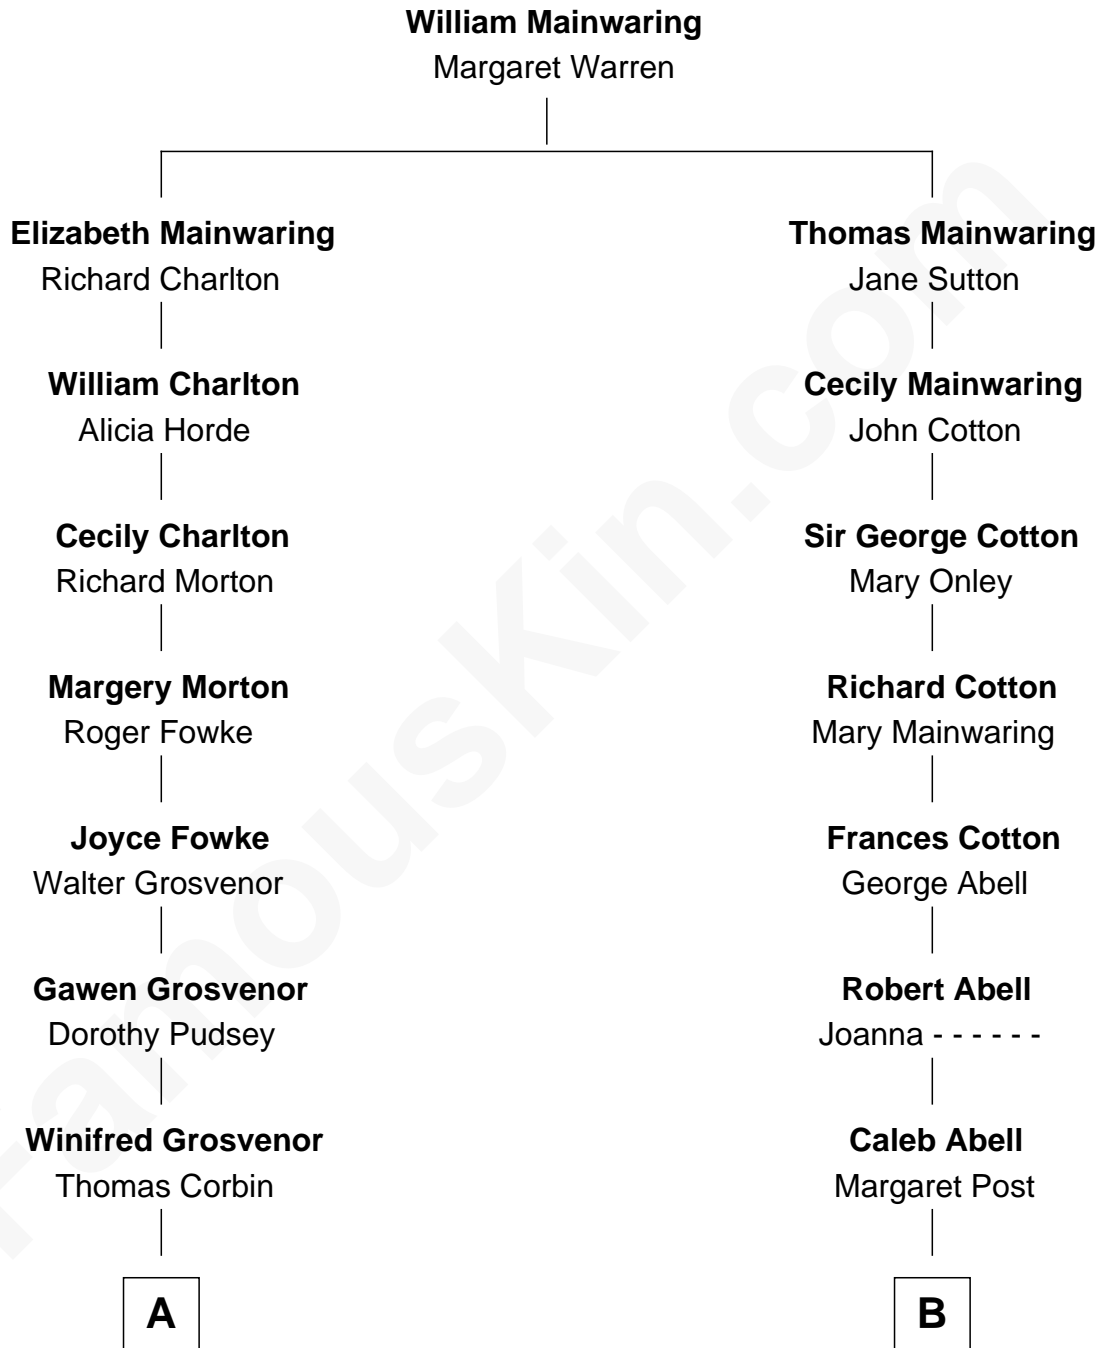

FamousKin.com Relationship Chart of

General Robert E. Lee

Confederate Army - U.S. Civil War

12th cousin 2 times removed of

Henry Sturgis Morgan

Co-Founder of Morgan Stanley

A

Henry Corbin
Alice Eltonhead

Laetitia Corbin
Richard Lee

Henry Lee
Mary Bland

Col. Henry Lee
Lucy Grymes

Maj. Gen. Henry Lee
Anne Hill Carter

General Robert E. Lee
Confederate Army - U.S. Civil War

B

Mary Abell
Joseph Tracy

Joseph Tracy
Anna Hinckley