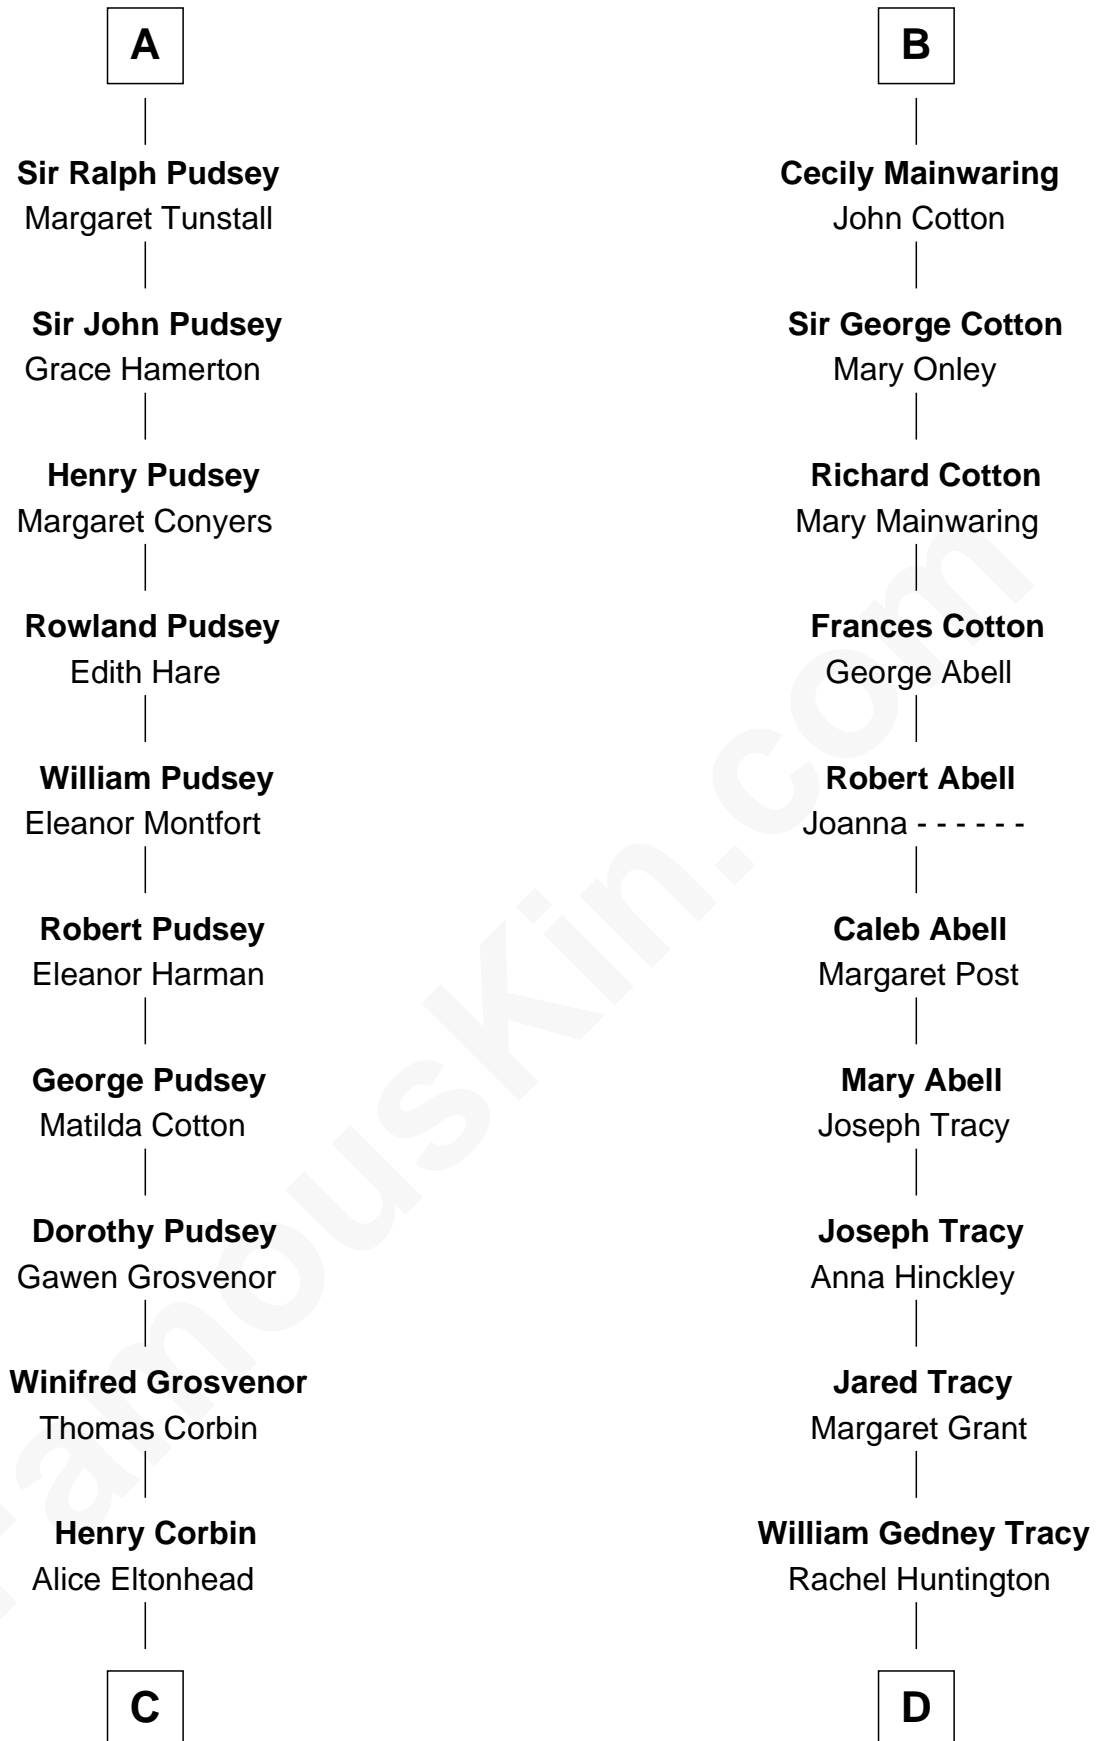

FamousKin.com Relationship Chart of

General Robert E. Lee

Confederate Army - U.S. Civil War

20th cousin 1 time removed of

Henry Sturgis Morgan

Co-Founder of Morgan Stanley

C

Laetitia Corbin

Richard Lee

Henry Lee

Mary Bland

Col. Henry Lee

Lucy Grymes

Maj. Gen. Henry Lee

Anne Hill Carter

General Robert E. Lee