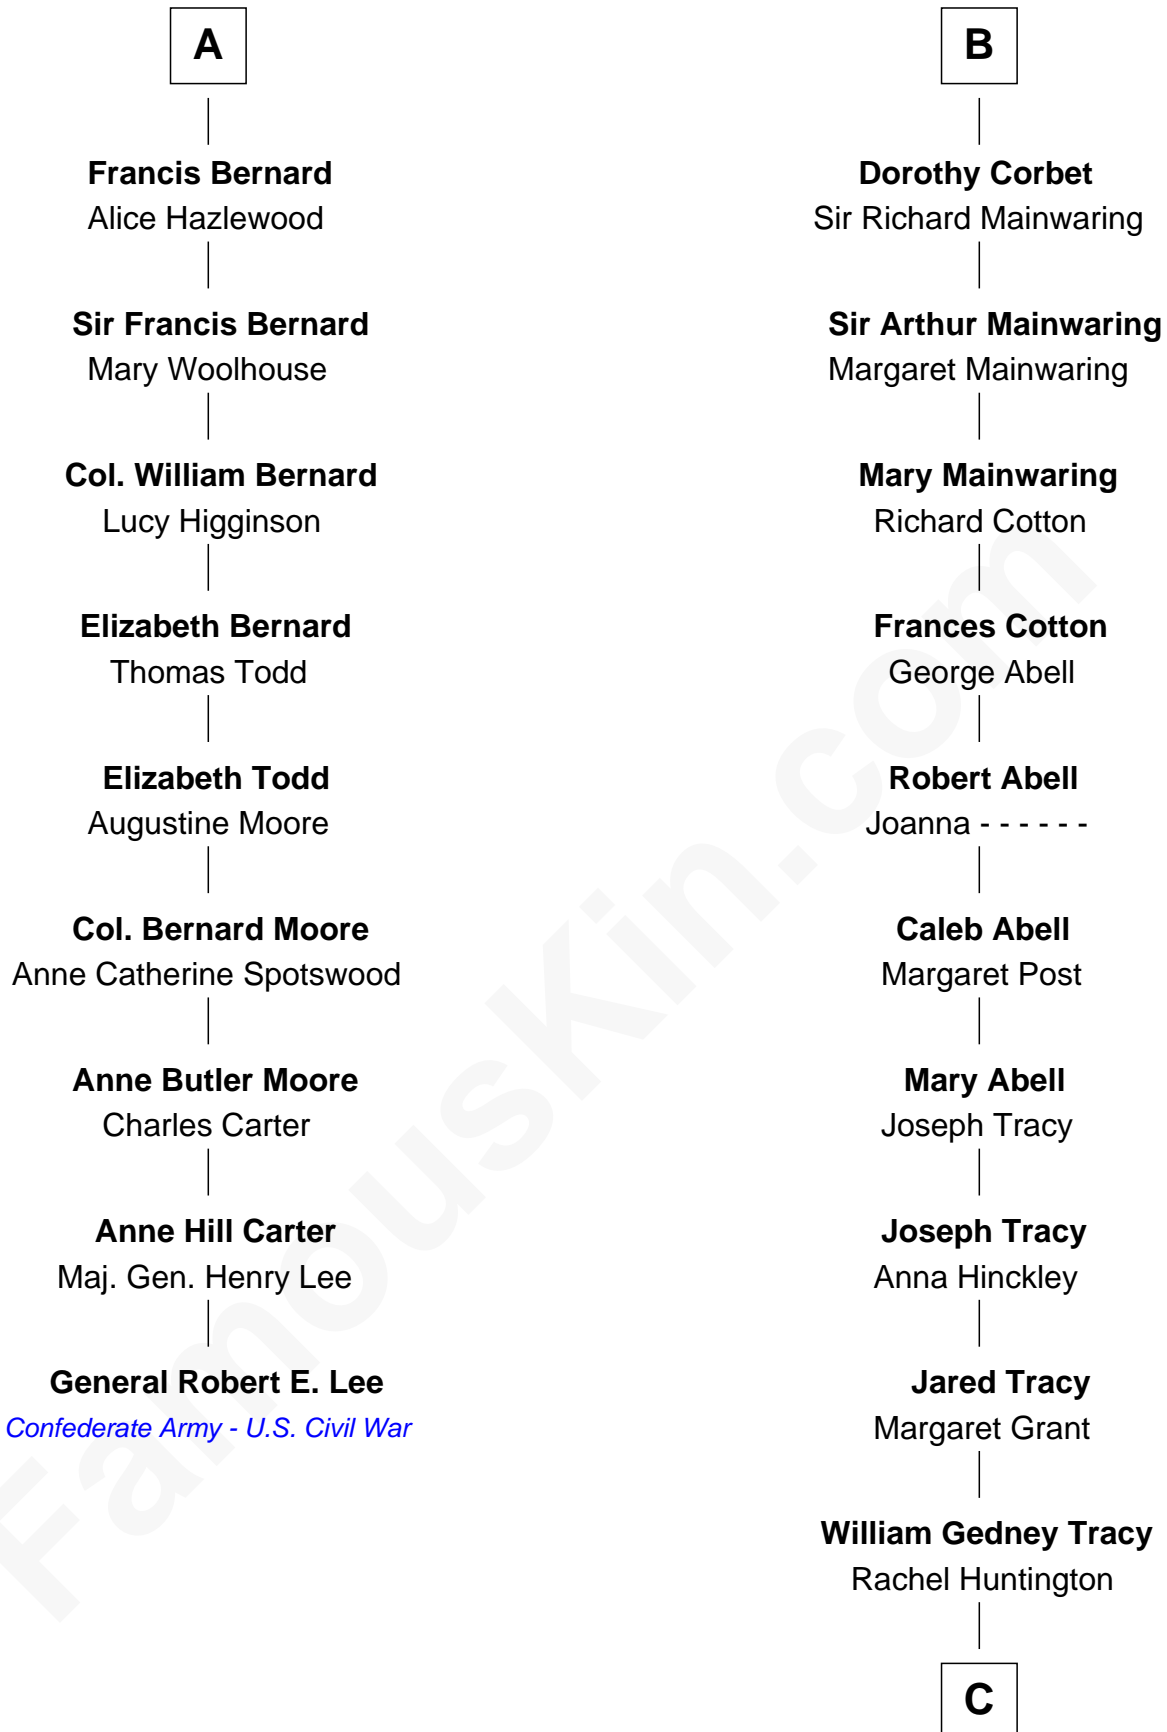

# FamousKin.com Relationship Chart of

**General Robert E. Lee**

*Confederate Army - U.S. Civil War*

15th cousin 5 times removed of

**Henry Sturgis Morgan**

*Co-Founder of Morgan Stanley*

**Margaret de Audley**

Ralph de Stafford

**C**

**Charles F. Tracy**

Louisa Kirkland

**Frances Louisa Tracy**

John Pierpont Morgan

**John Pierpont Morgan**

Jane Norton Grew