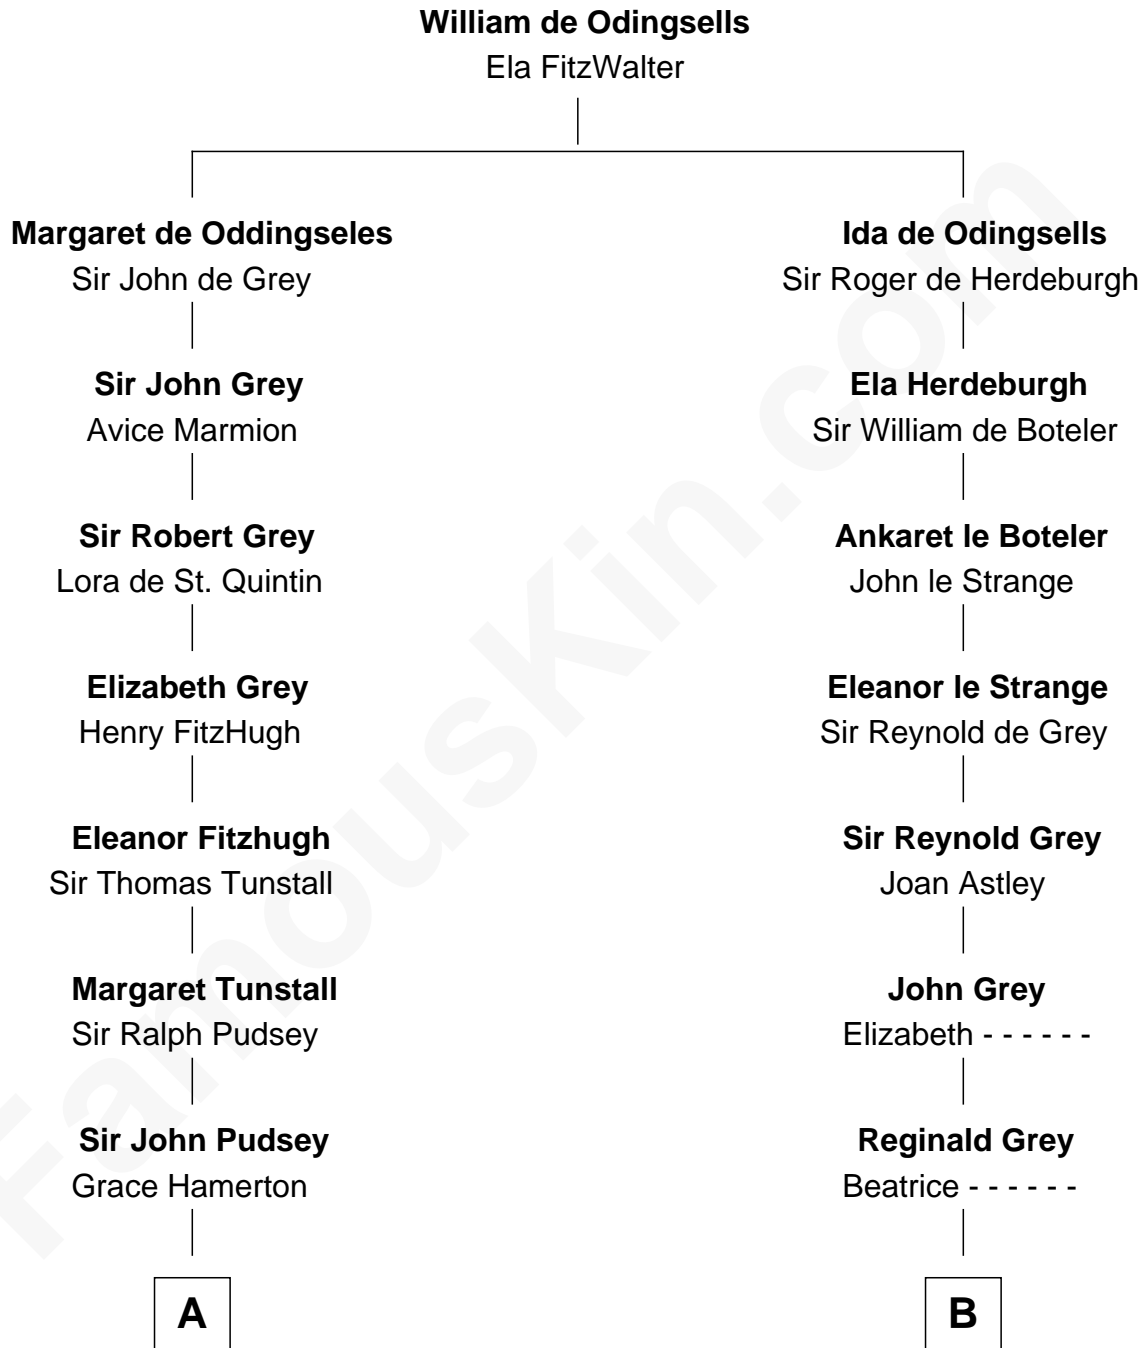

# FamousKin.com Relationship Chart of

**General Robert E. Lee**

*Confederate Army - U.S. Civil War*

19th cousin 2 times removed of

**Henry Sturgis Morgan**

*Co-Founder of Morgan Stanley*

**C**

**Col. Henry Lee**

Lucy Grymes

**Maj. Gen. Henry Lee**

Anne Hill Carter

**General Robert E. Lee**

*Confederate Army - U.S. Civil War*

**D**

**Mary Sheldon Lord**

John Pierpont

**Juliet Pierpont**

Junius Spencer Morgan

**John Pierpont Morgan**

Frances Louisa Tracy

**John Pierpont Morgan**

Jane Norton Grew

**Henry Sturgis Morgan**

*Co-Founder of Morgan Stanley*