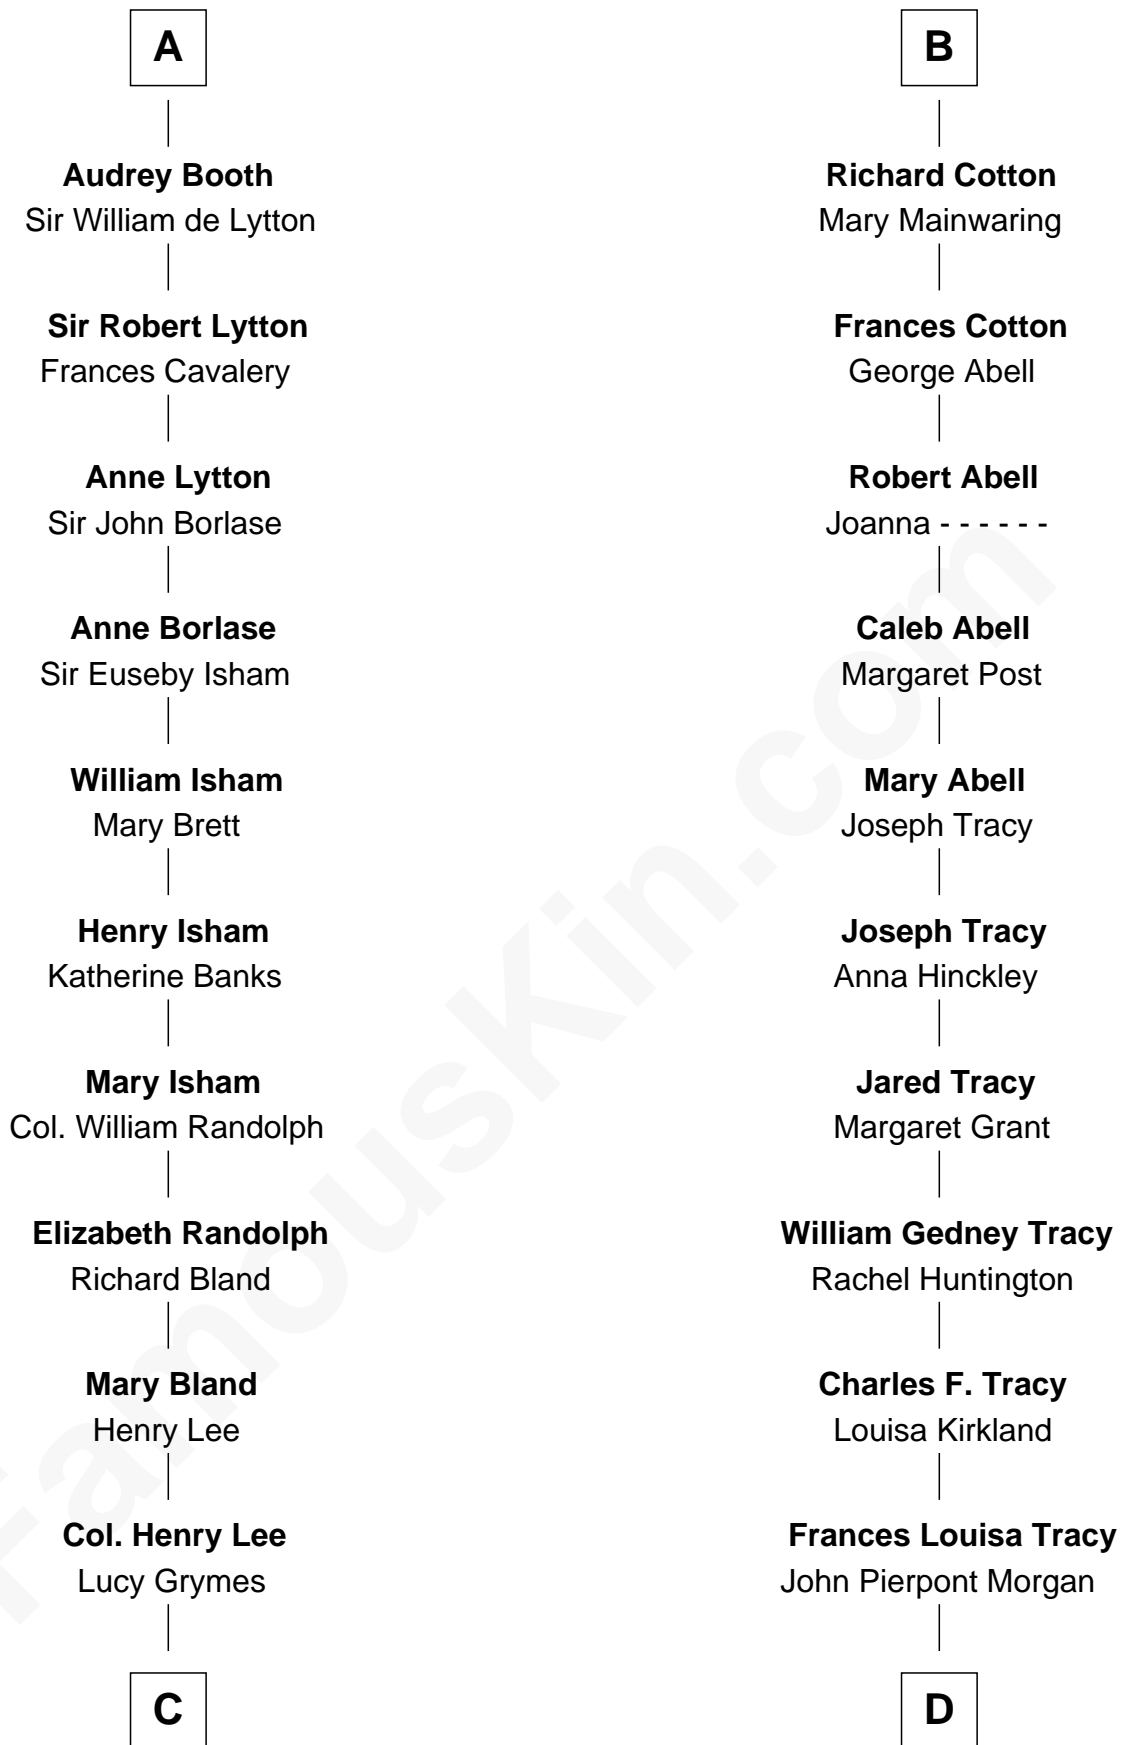

FamousKin.com Relationship Chart of

General Robert E. Lee

Confederate Army - U.S. Civil War

18th cousin of

Henry Sturgis Morgan

Co-Founder of Morgan Stanley

C

Maj. Gen. Henry Lee

Anne Hill Carter

General Robert E. Lee

Confederate Army - U.S. Civil War

D

John Pierpont Morgan

Jane Norton Grew

Henry Sturgis Morgan

Co-Founder of Morgan Stanley