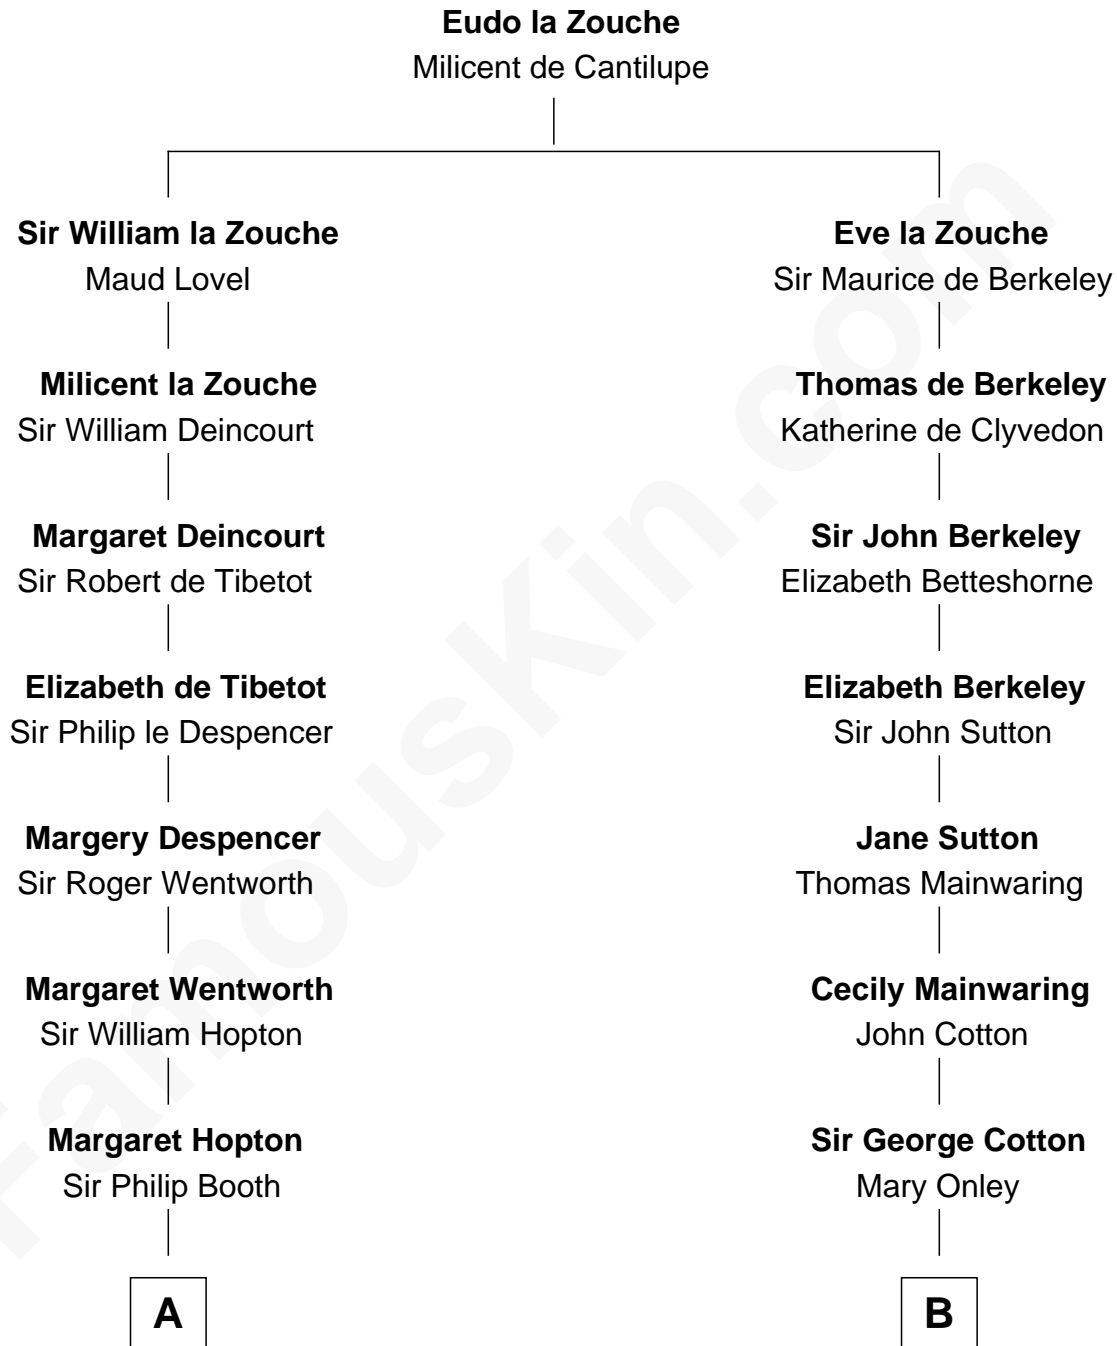

FamousKin.com Relationship Chart of

General Robert E. Lee

Confederate Army - U.S. Civil War

18th cousin of

Henry Sturgis Morgan

Co-Founder of Morgan Stanley

C

Maj. Gen. Henry Lee

Anne Hill Carter

General Robert E. Lee

Confederate Army - U.S. Civil War

D

John Pierpont Morgan

Jane Norton Grew

Henry Sturgis Morgan

Co-Founder of Morgan Stanley