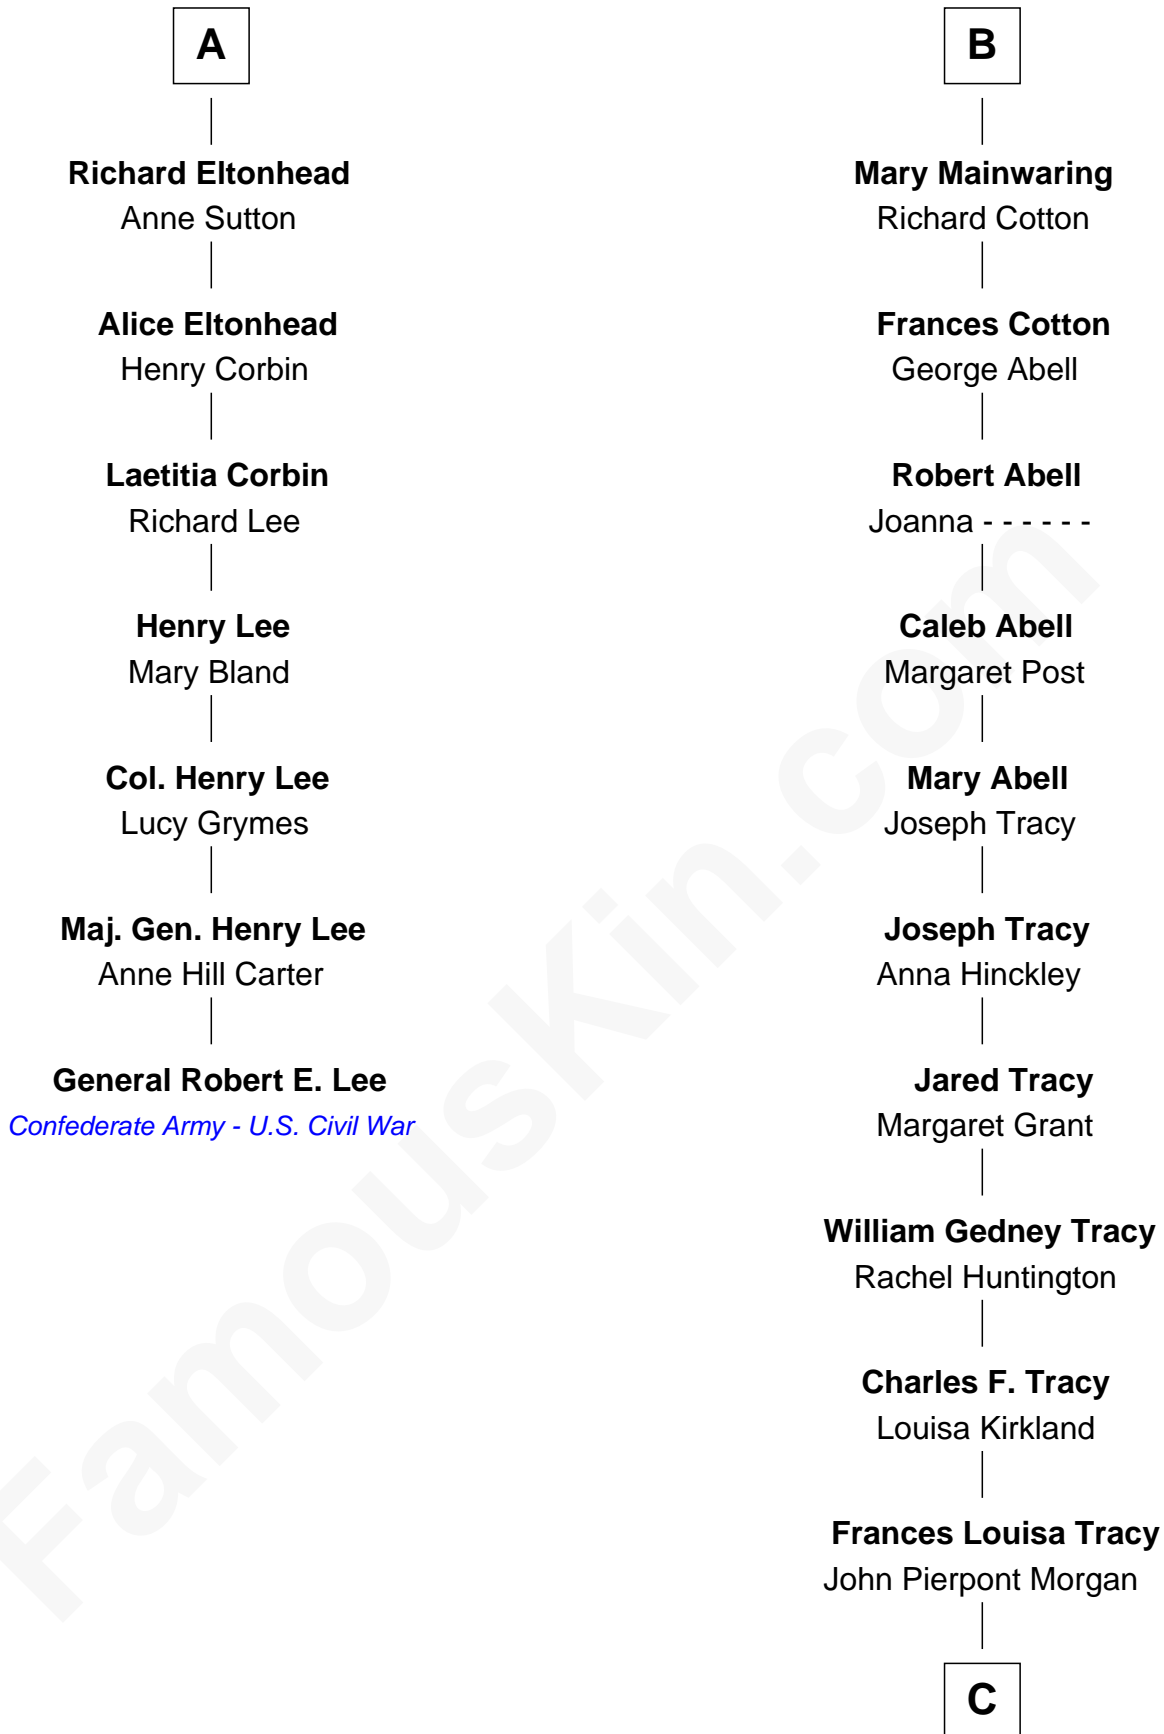

FamousKin.com Relationship Chart of

General Robert E. Lee

Confederate Army - U.S. Civil War

13th cousin 5 times removed of

Henry Sturgis Morgan

Co-Founder of Morgan Stanley

Sir Richard Fitzalan

Elizabeth de Bohun

Elizabeth Fitzalan

Sir Robert Goushill

Joan Goushill

Sir Thomas Stanley

Katherine Stanley

Sir John Savage

Dulcia Savage

Sir Henry Bold

Sir William Beauchamp

Joan Beauchamp

James Butler

Elizabeth Butler

John Talbot

Ann Talbot

Sir Henry Vernon

Elizabeth Vernon

Sir Robert Corbet

Dorothy Corbet

Sir Richard Mainwaring

Sir Arthur Mainwaring

Margaret Mainwaring

B

C

John Pierpont Morgan