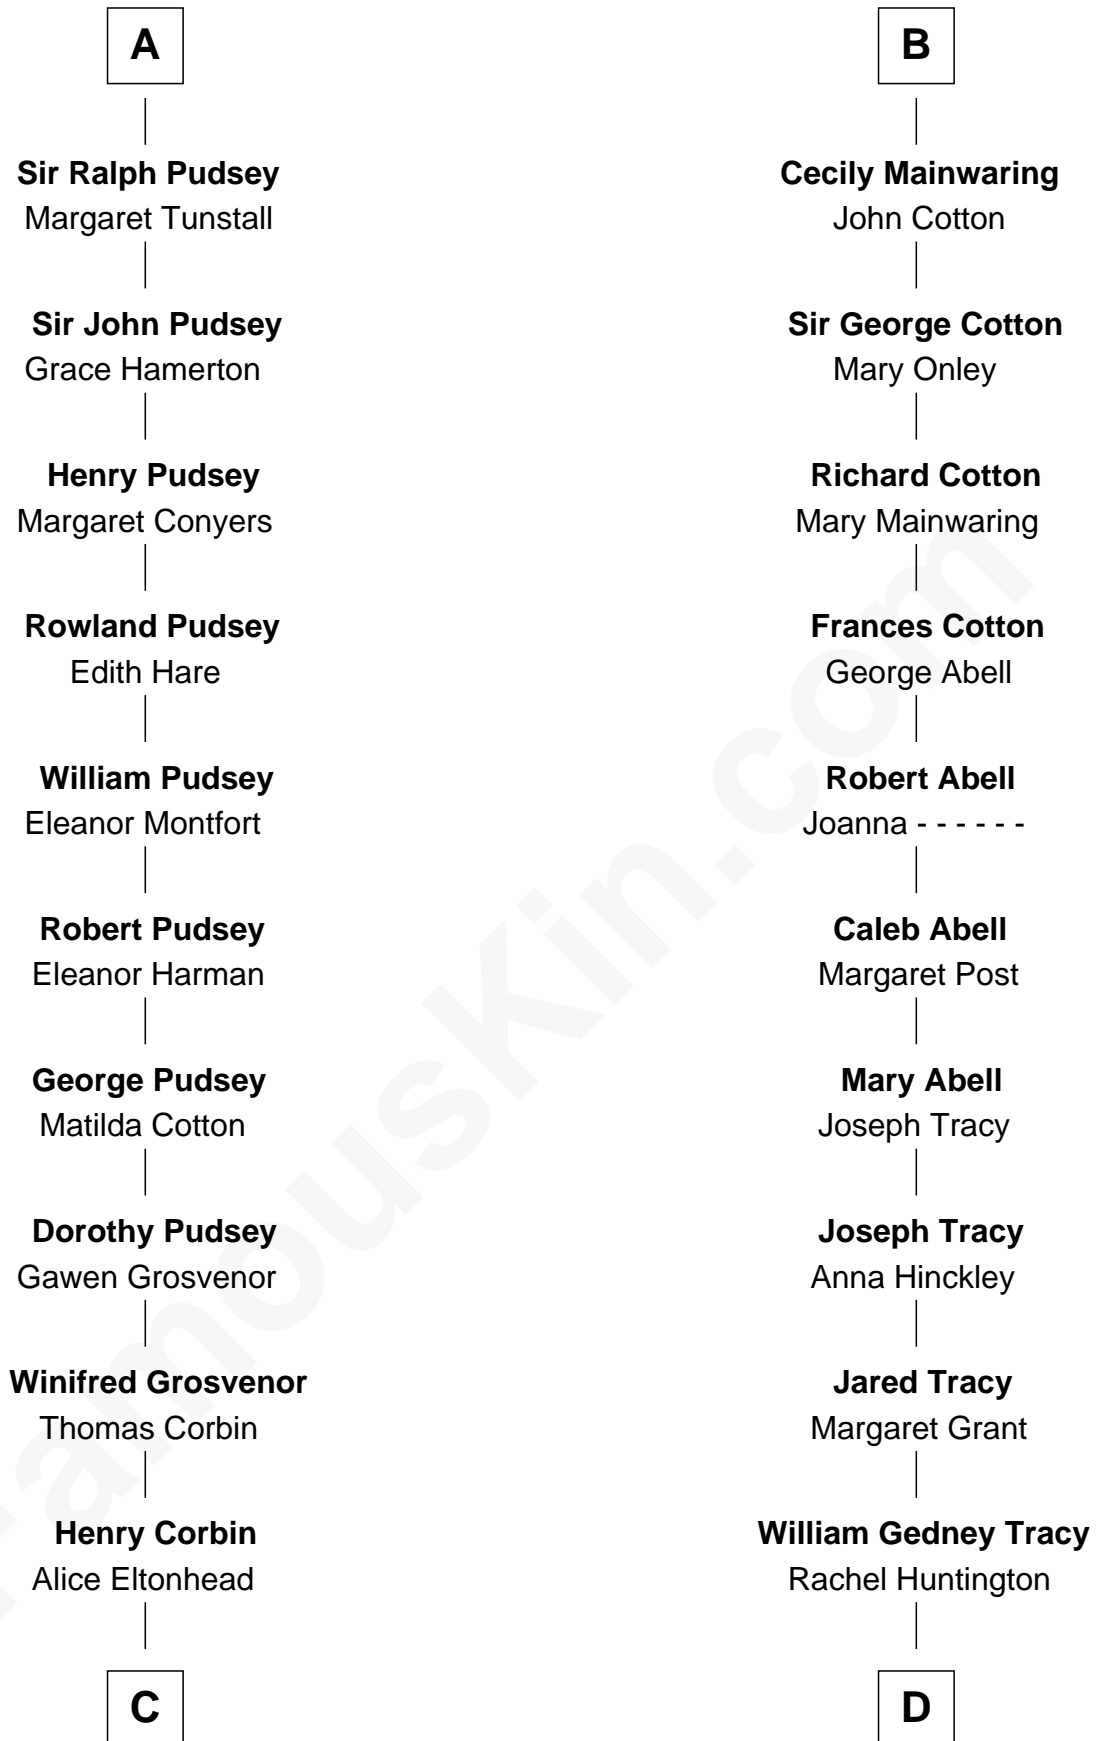

FamousKin.com Relationship Chart of

General Robert E. Lee

Confederate Army - U.S. Civil War

19th cousin 2 times removed of

J.P. Morgan, Jr.

American Banker and Philanthropist

C

Laetitia Corbin

Richard Lee

Henry Lee

Mary Bland

Col. Henry Lee

Lucy Grymes

Maj. Gen. Henry Lee

Anne Hill Carter

General Robert E. Lee