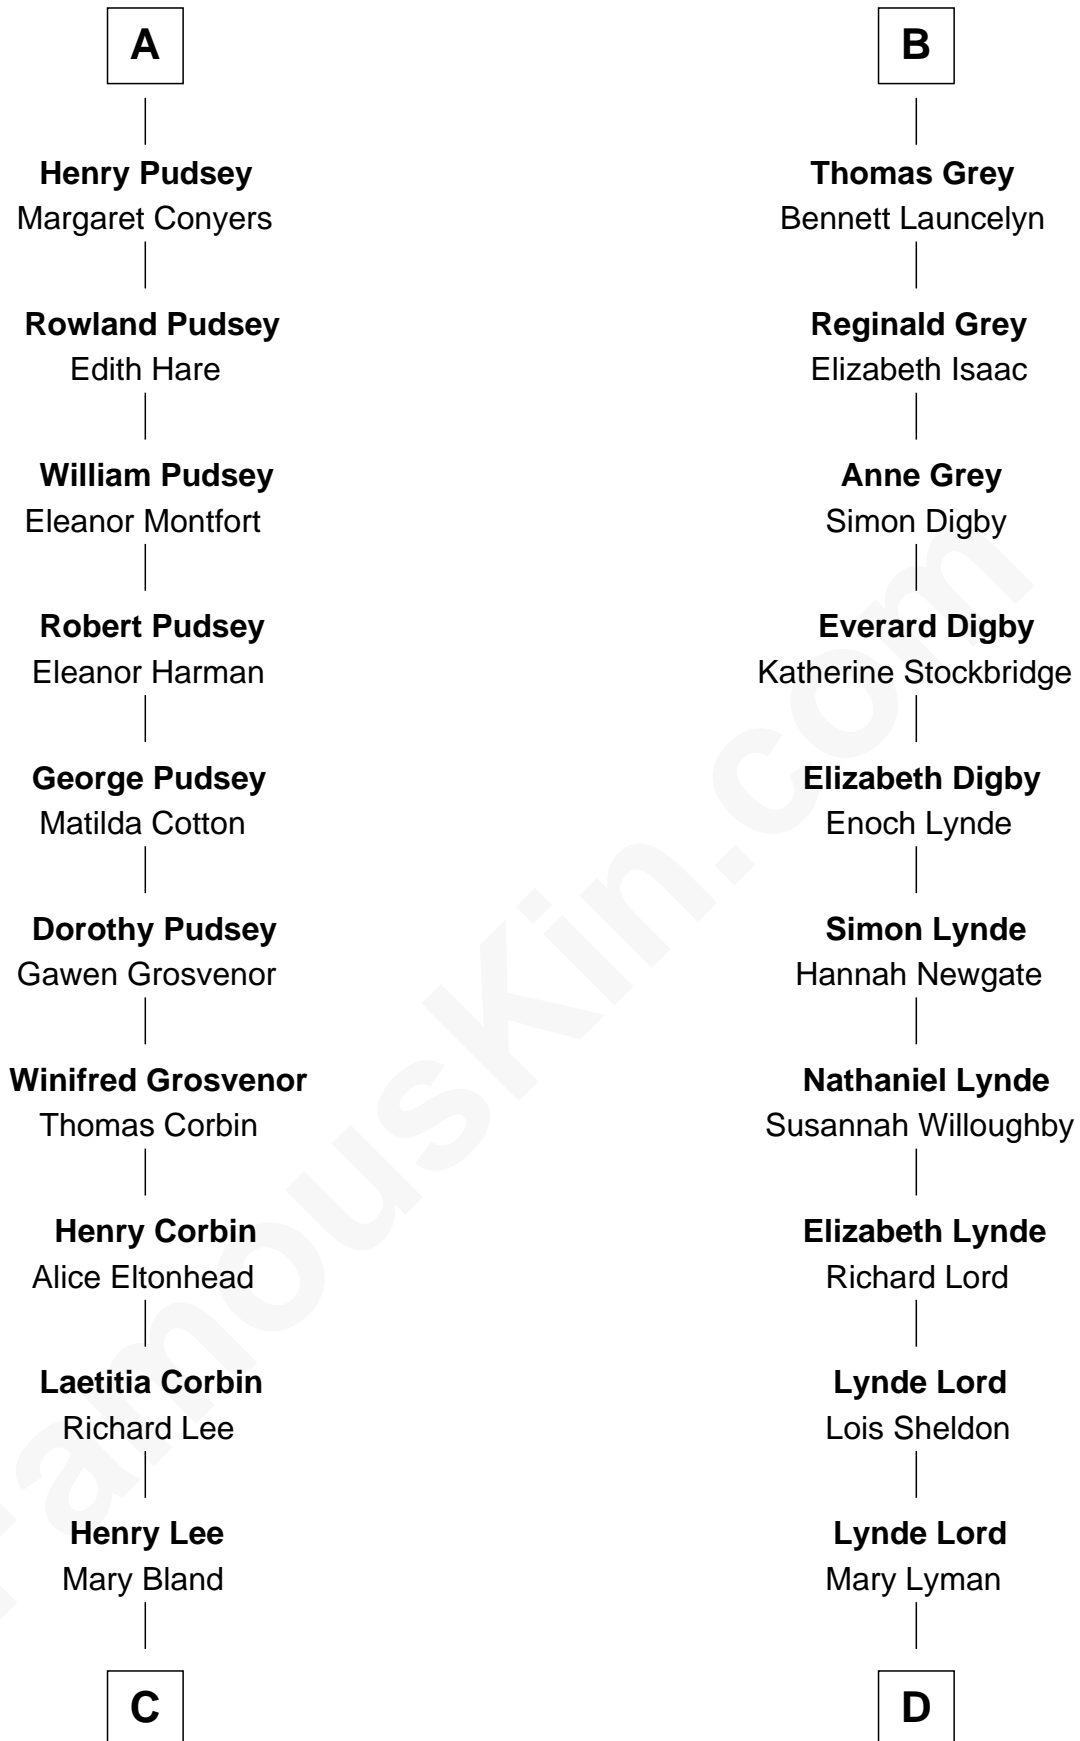

FamousKin.com Relationship Chart of

General Robert E. Lee

Confederate Army - U.S. Civil War

19th cousin 1 time removed of

J.P. Morgan, Jr.

American Banker and Philanthropist

C

Col. Henry Lee

Lucy Grymes

Maj. Gen. Henry Lee

Anne Hill Carter

General Robert E. Lee

Confederate Army - U.S. Civil War

D

Mary Sheldon Lord

John Pierpont