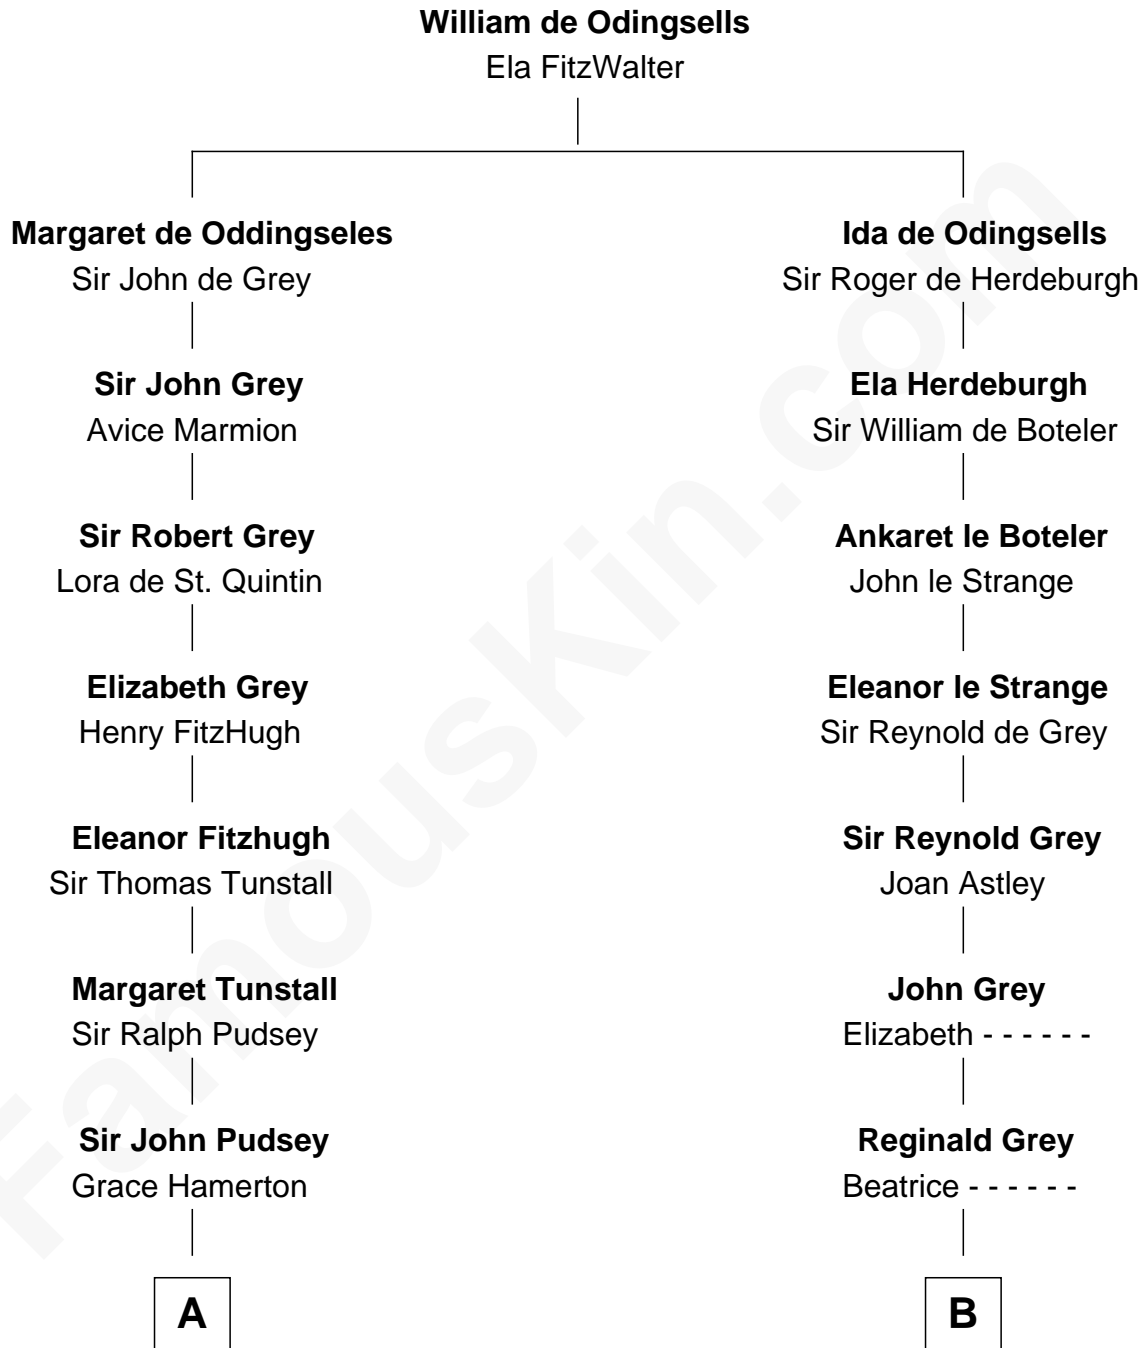

FamousKin.com Relationship Chart of

General Robert E. Lee

Confederate Army - U.S. Civil War

19th cousin 1 time removed of

J.P. Morgan, Jr.

American Banker and Philanthropist

C

Col. Henry Lee

Lucy Grymes

Maj. Gen. Henry Lee

Anne Hill Carter

General Robert E. Lee

Confederate Army - U.S. Civil War

D

Mary Sheldon Lord

John Pierpont