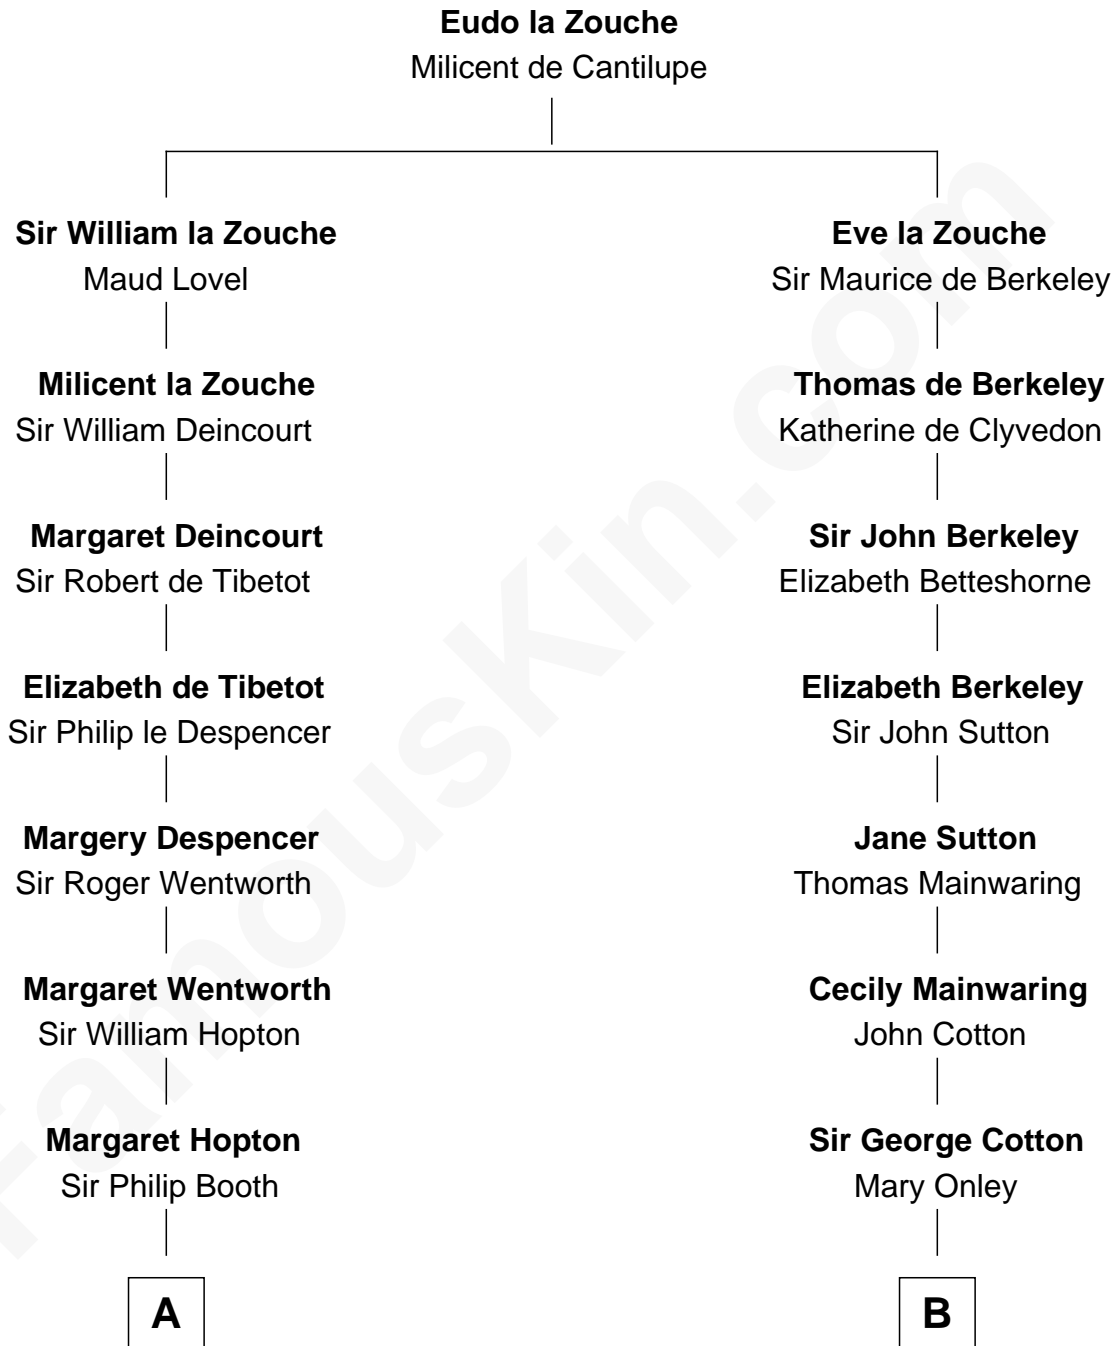

FamousKin.com Relationship Chart of

General Robert E. Lee

Confederate Army - U.S. Civil War

17th cousin 1 time removed of

J.P. Morgan, Jr.

American Banker and Philanthropist

C

—
Maj. Gen. Henry Lee

Anne Hill Carter

—
General Robert E. Lee

Confederate Army - U.S. Civil War

FamousKin.com