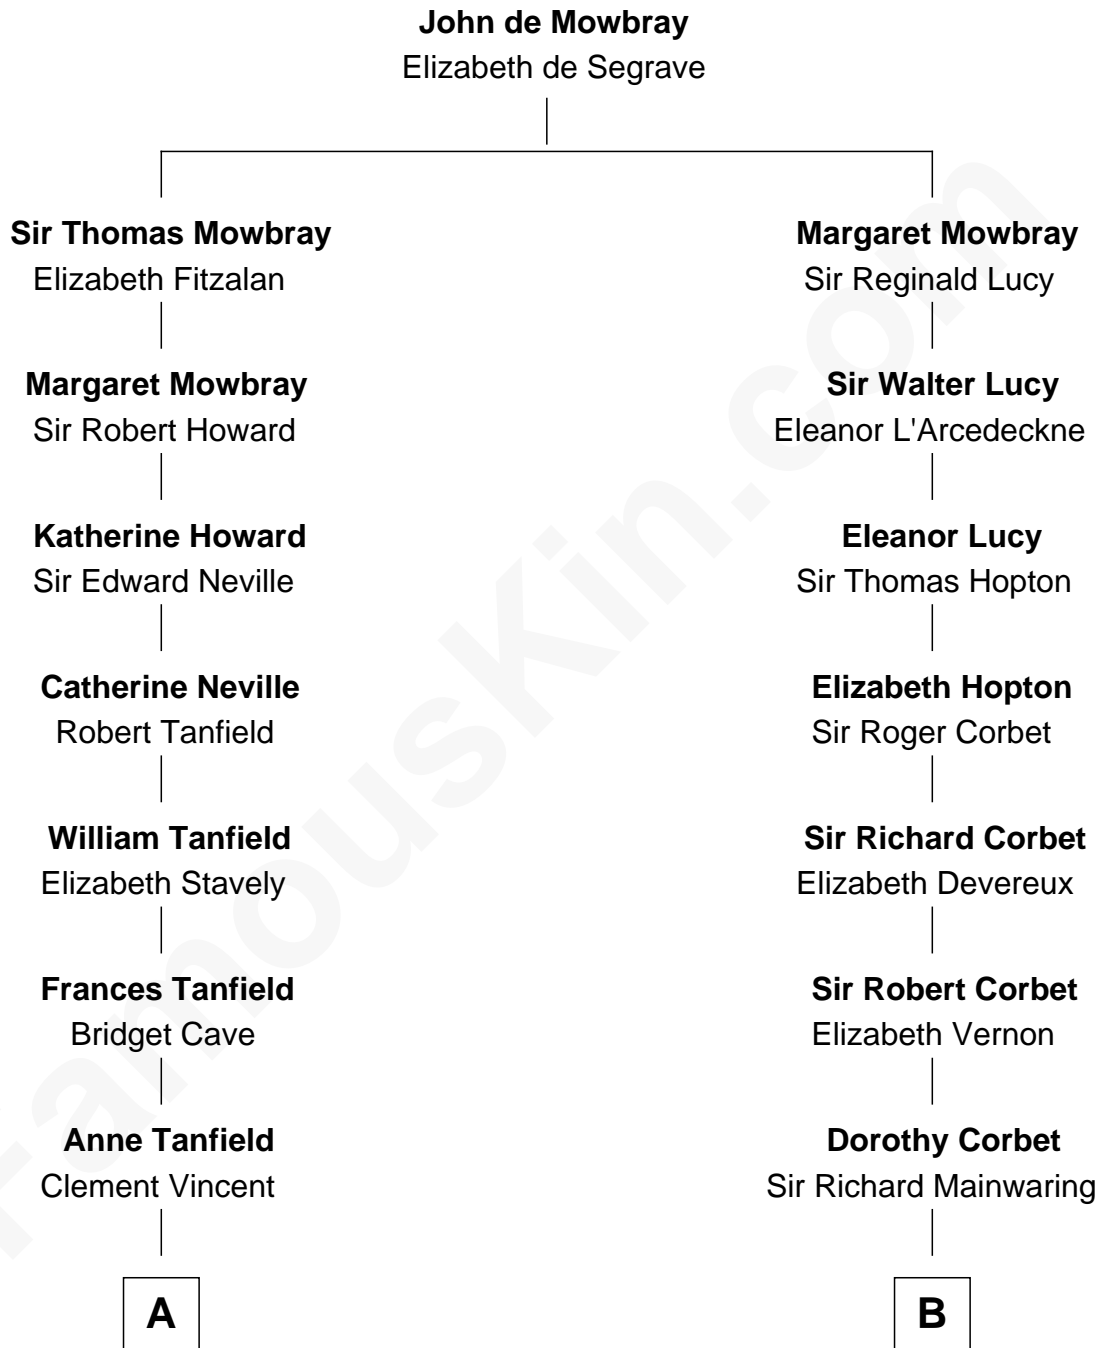

FamousKin.com Relationship Chart of

General Robert E. Lee

Confederate Army - U.S. Civil War

15th cousin 3 times removed of

J.P. Morgan, Jr.

American Banker and Philanthropist

C

Frances Louisa Tracy