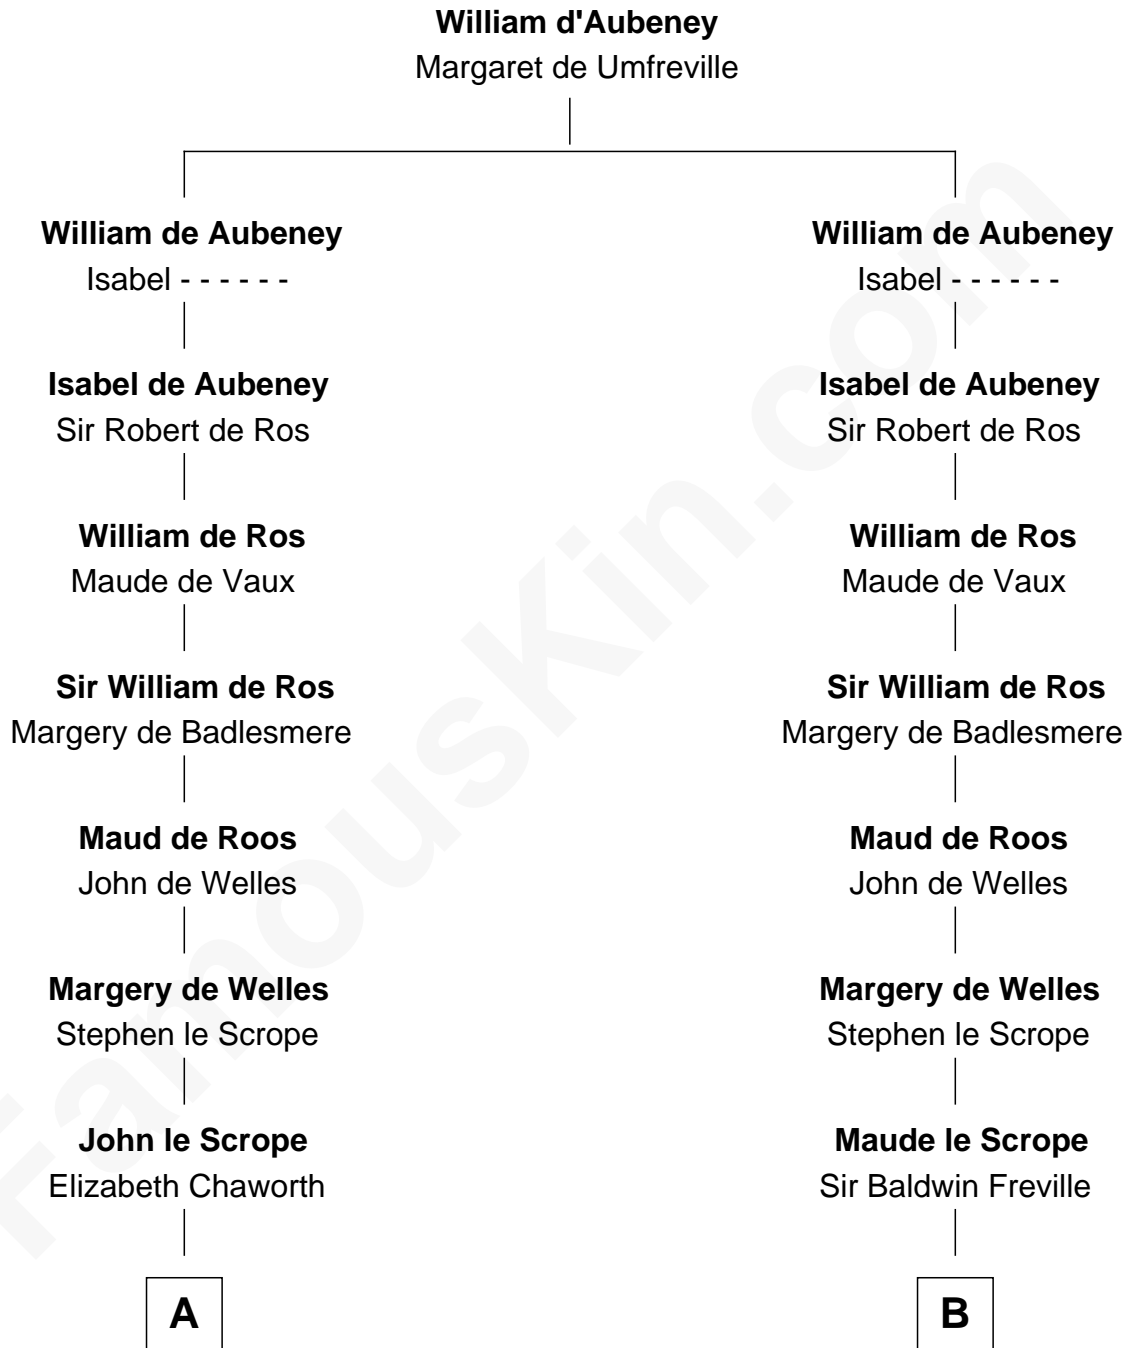

# FamousKin.com Relationship Chart of

**General Robert E. Lee**

*Confederate Army - U.S. Civil War*

19th cousin 2 times removed of

**Thomas Sim Lee**

*2nd and 7th Governor of Maryland*

**C**

**Anne Butler Moore**

Charles Carter

**Anne Hill Carter**

Maj. Gen. Henry Lee

**General Robert E. Lee**

*Confederate Army - U.S. Civil War*

**D**

**Henry Corbin**

Alice Eltonhead