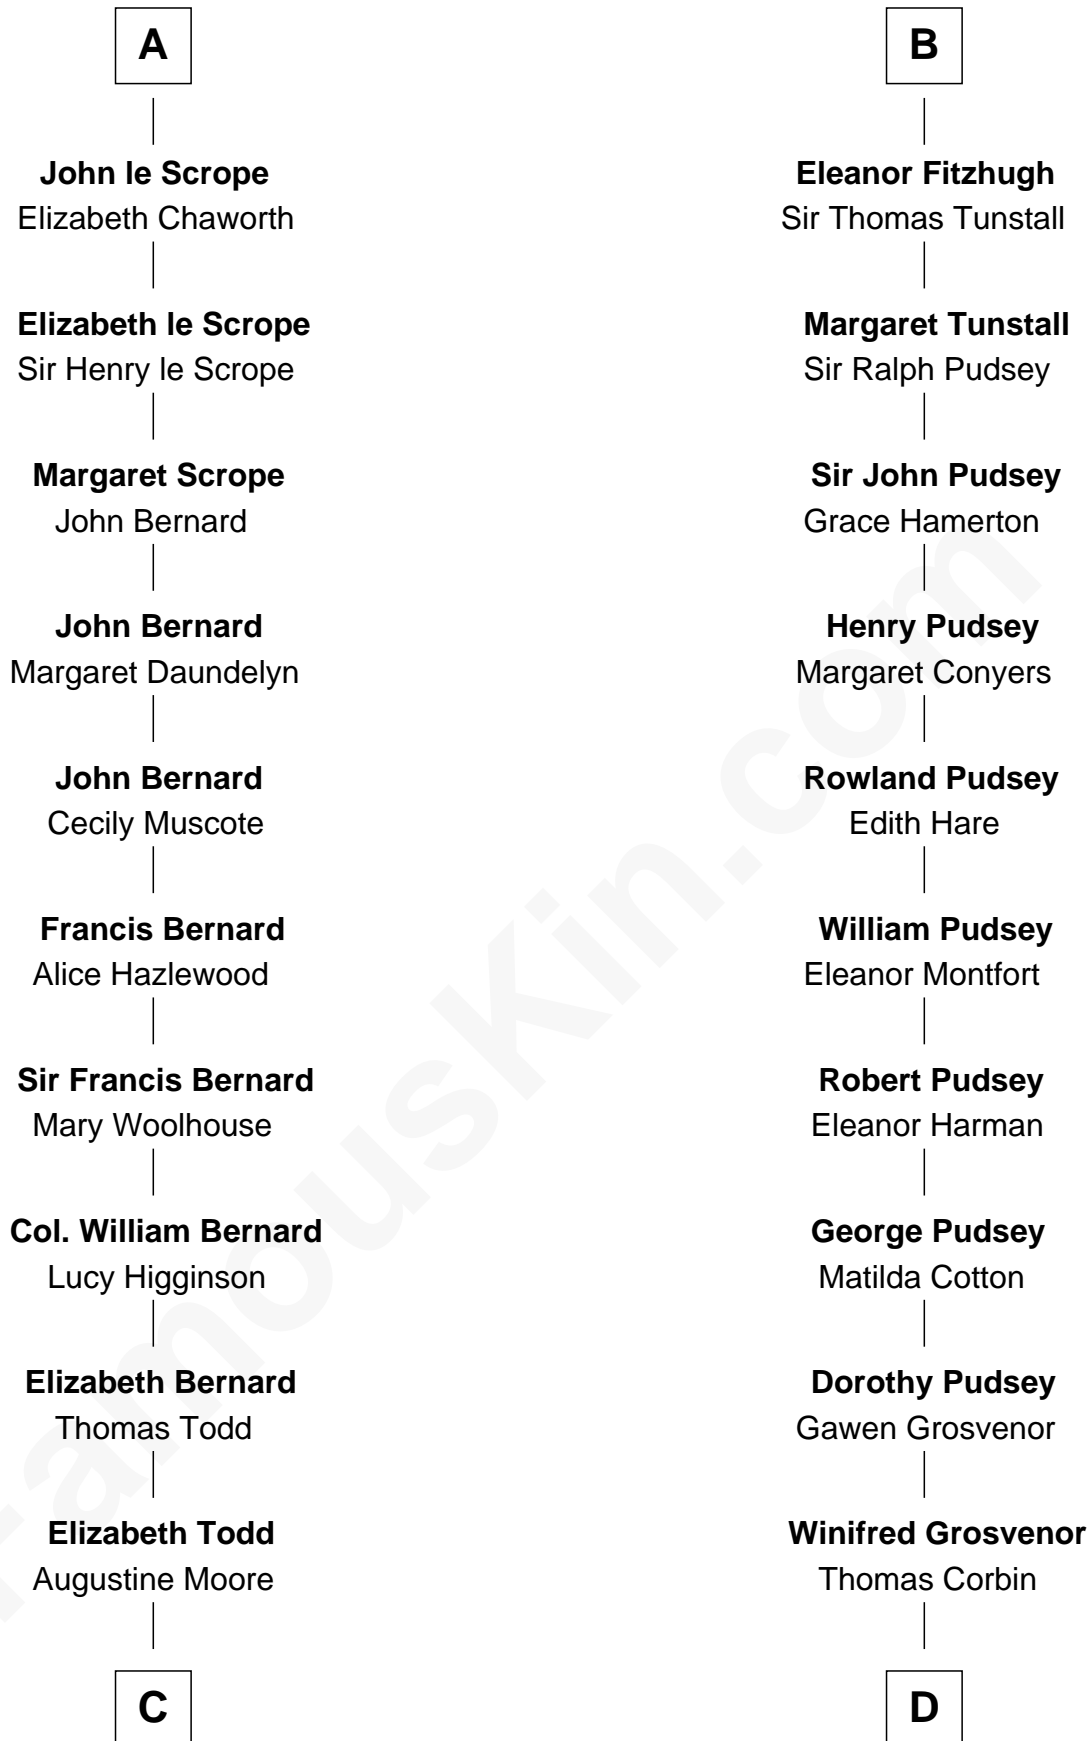

FamousKin.com Relationship Chart of

General Robert E. Lee

Confederate Army - U.S. Civil War

20th cousin 1 time removed of

Thomas Sim Lee

2nd and 7th Governor of Maryland

William I, King of Scotland

----- Avenal

C

Col. Bernard Moore
Anne Catherine Spotswood

Anne Butler Moore
Charles Carter

Anne Hill Carter
Maj. Gen. Henry Lee

General Robert E. Lee
Confederate Army - U.S. Civil War

D

Henry Corbin
Alice Eltonhead

Laetitia Corbin
Richard Lee