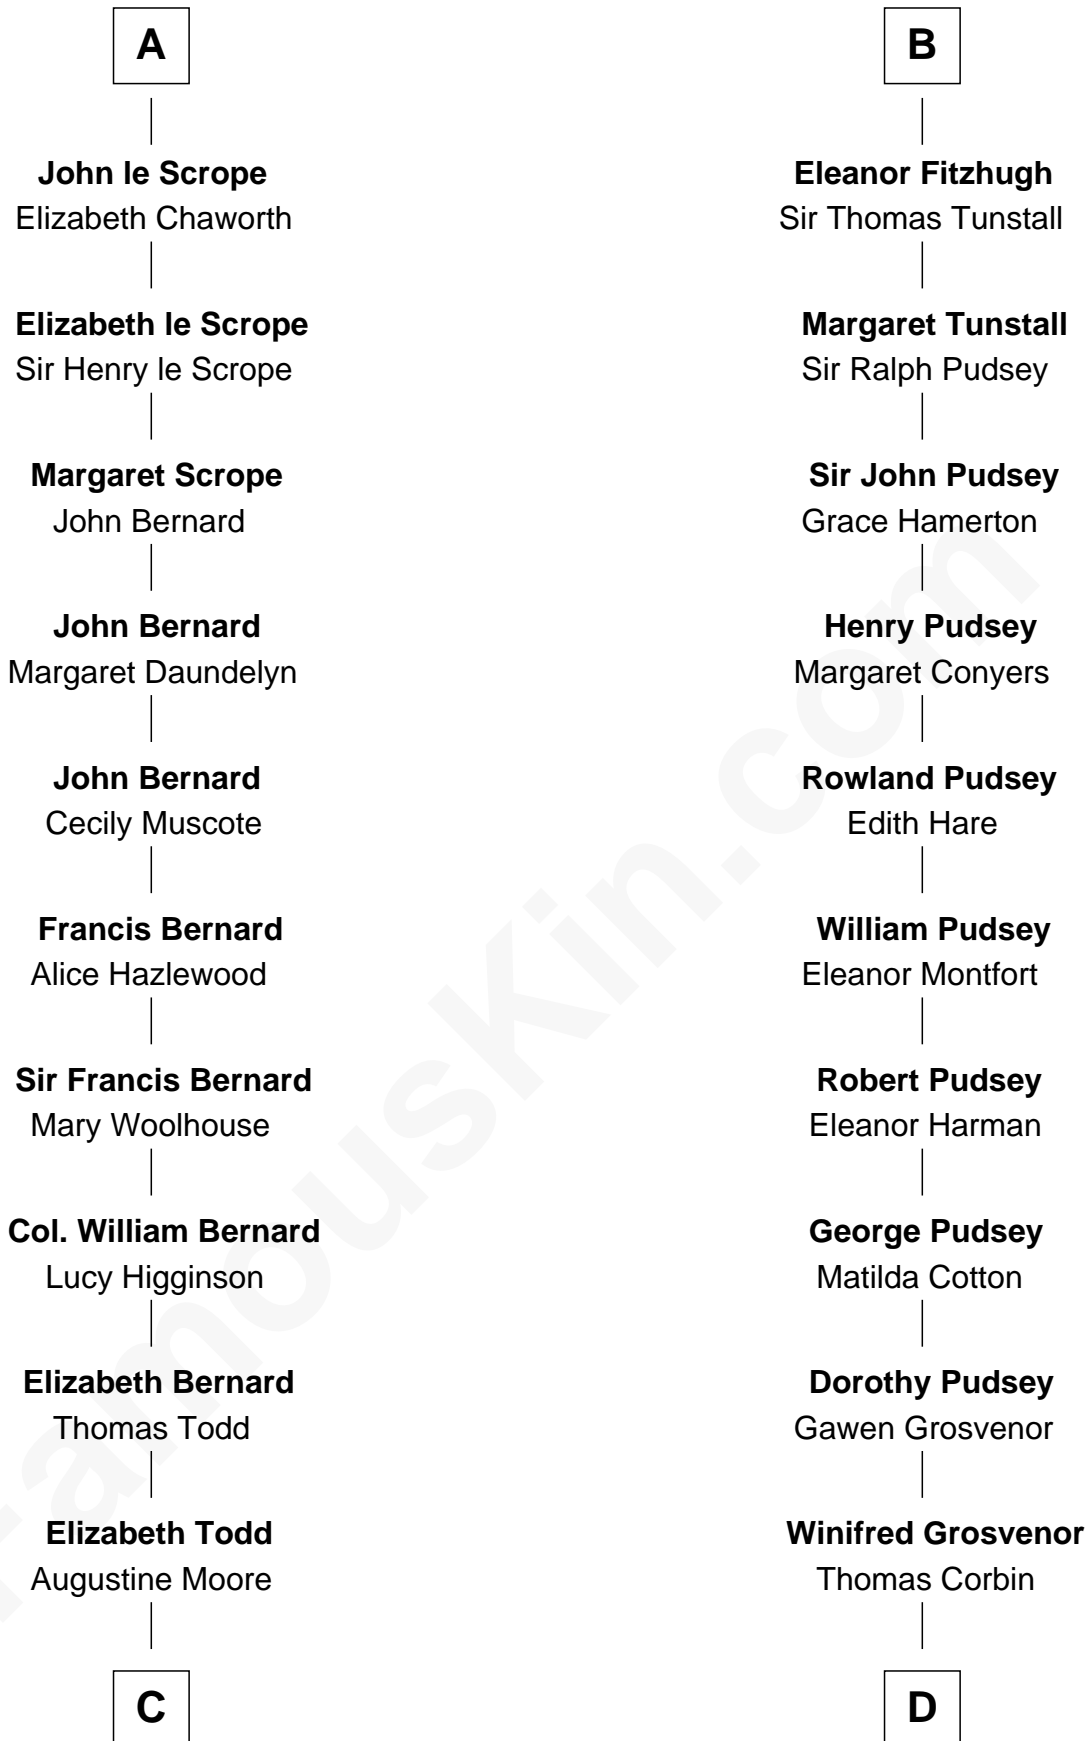

# FamousKin.com Relationship Chart of

**General Robert E. Lee**

*Confederate Army - U.S. Civil War*

20th cousin 1 time removed of

**Thomas Sim Lee**

*2nd and 7th Governor of Maryland*

**C**

**Col. Bernard Moore**  
Anne Catherine Spotswood

**Anne Butler Moore**  
Charles Carter

**Anne Hill Carter**  
Maj. Gen. Henry Lee

**General Robert E. Lee**  
*Confederate Army - U.S. Civil War*

**D**

**Henry Corbin**  
Alice Eltonhead

**Laetitia Corbin**  
Richard Lee

**Philip Lee**  
Sarah Brooke

**Thomas Lee**  
Christiana Sim

**Thomas Sim Lee**  
*2nd and 7th Governor of Maryland*