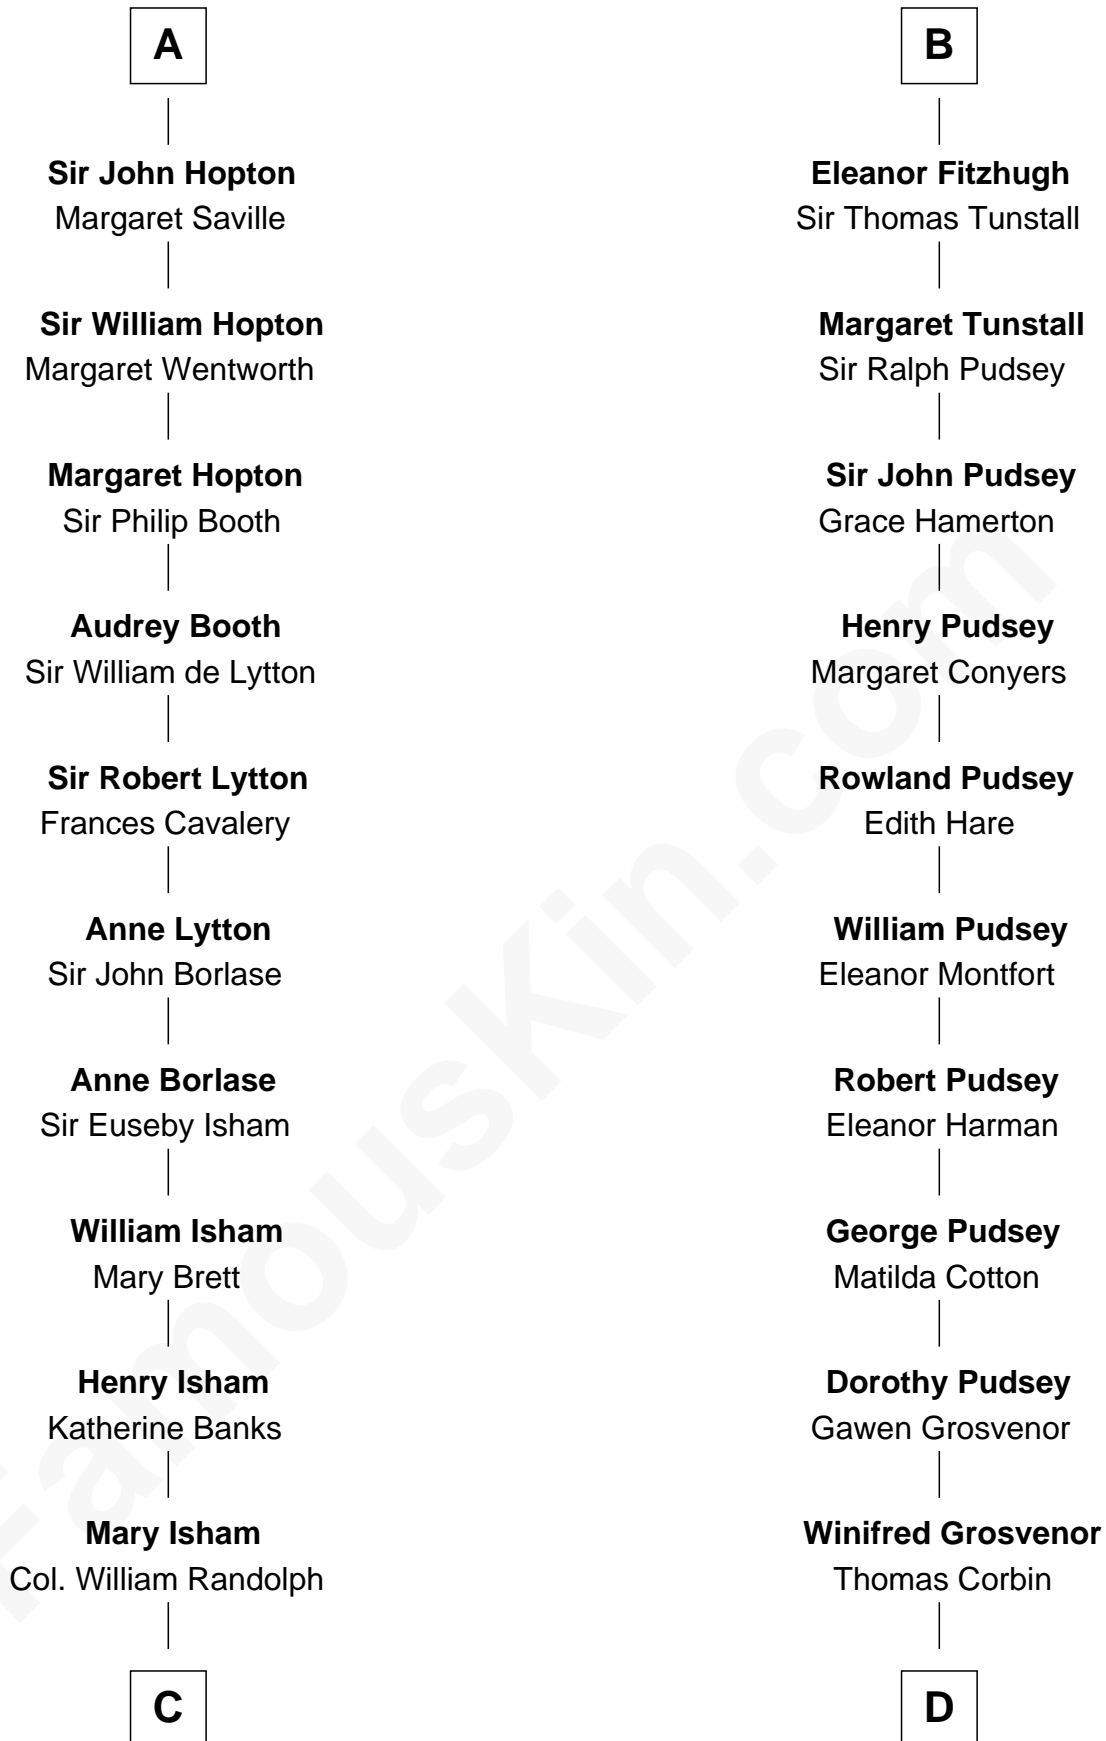

# FamousKin.com Relationship Chart of

**General Robert E. Lee**

*Confederate Army - U.S. Civil War*

21st cousin of

**Thomas Sim Lee**

*2nd and 7th Governor of Maryland*

**Ralph Greasley**

**C**

**Elizabeth Randolph**

Richard Bland

**Mary Bland**

Henry Lee

**Col. Henry Lee**

Lucy Grymes

**Maj. Gen. Henry Lee**

Anne Hill Carter