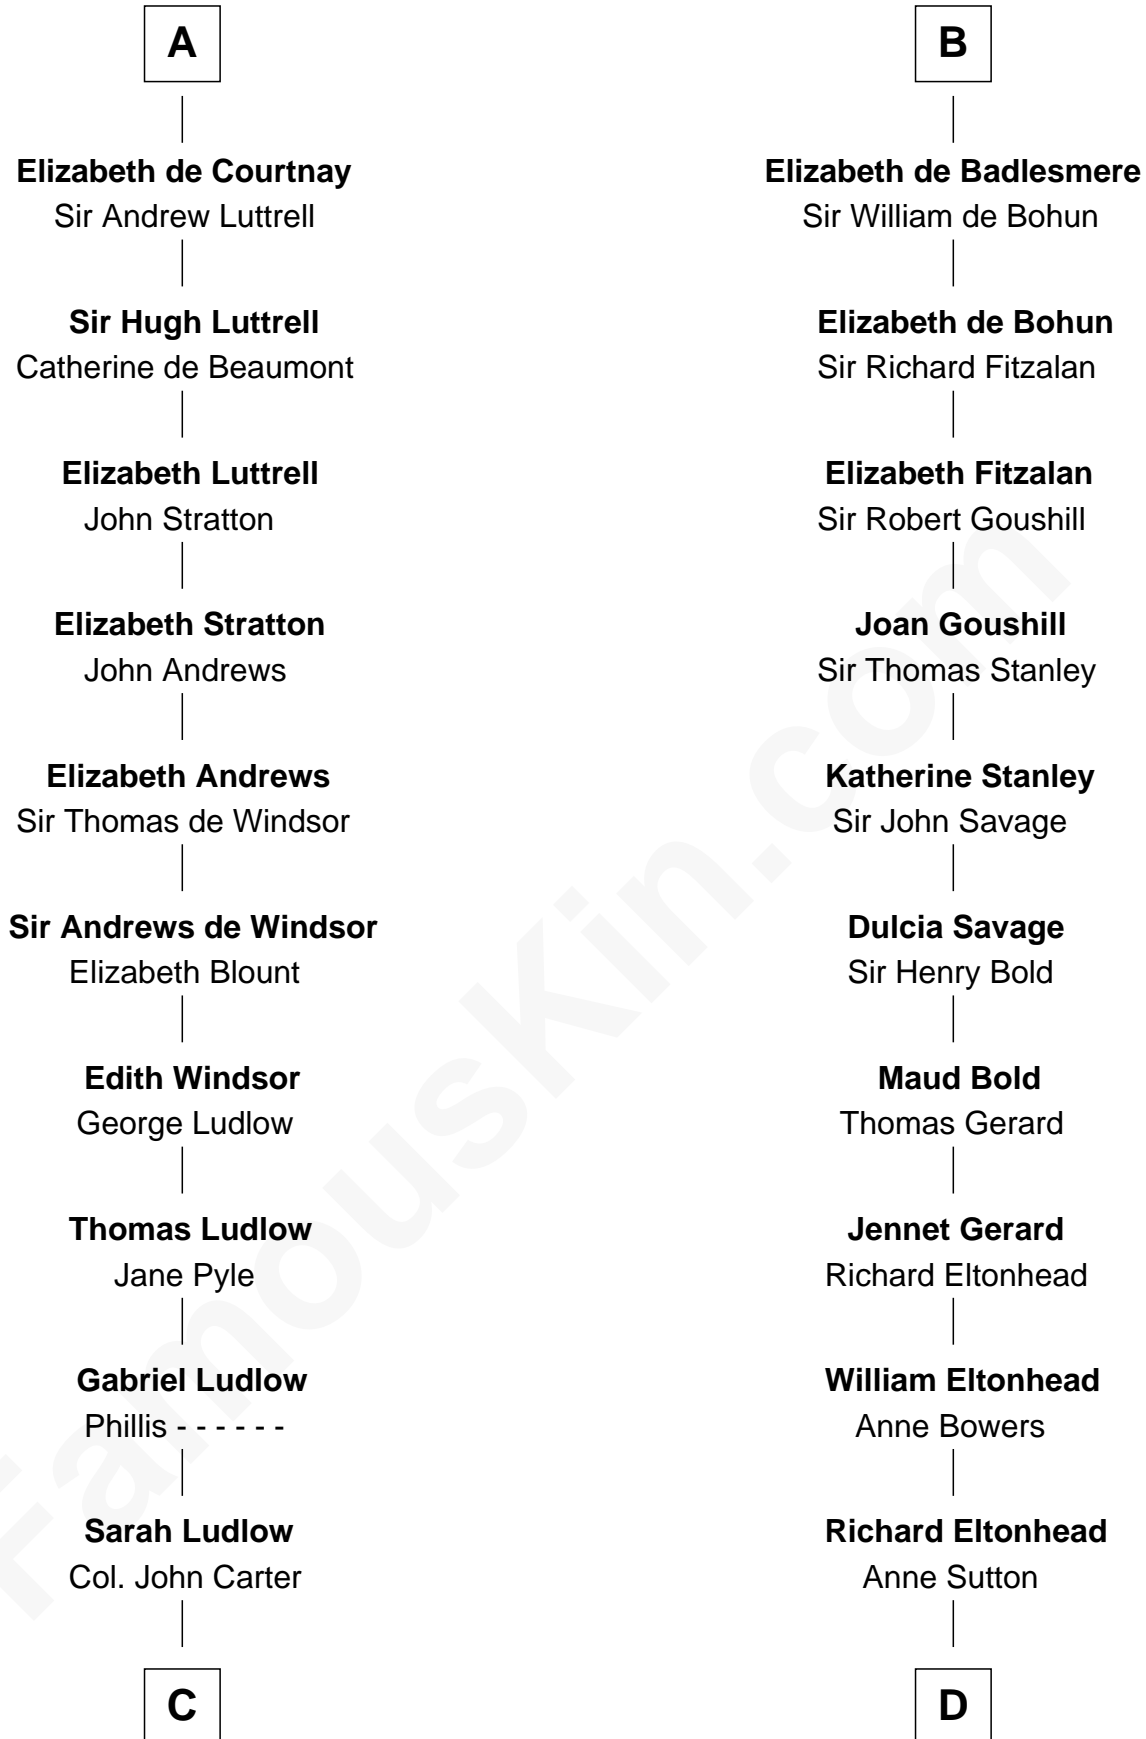

FamousKin.com Relationship Chart of

General Robert E. Lee

Confederate Army - U.S. Civil War

21st cousin of

Thomas Sim Lee

2nd and 7th Governor of Maryland

Hugh de Grantmesnil

C

Col. Robert Carter

Judith Armistead

John Carter

Elizabeth Hill

Charles Carter

Anne Butler Moore

Anne Hill Carter

Maj. Gen. Henry Lee