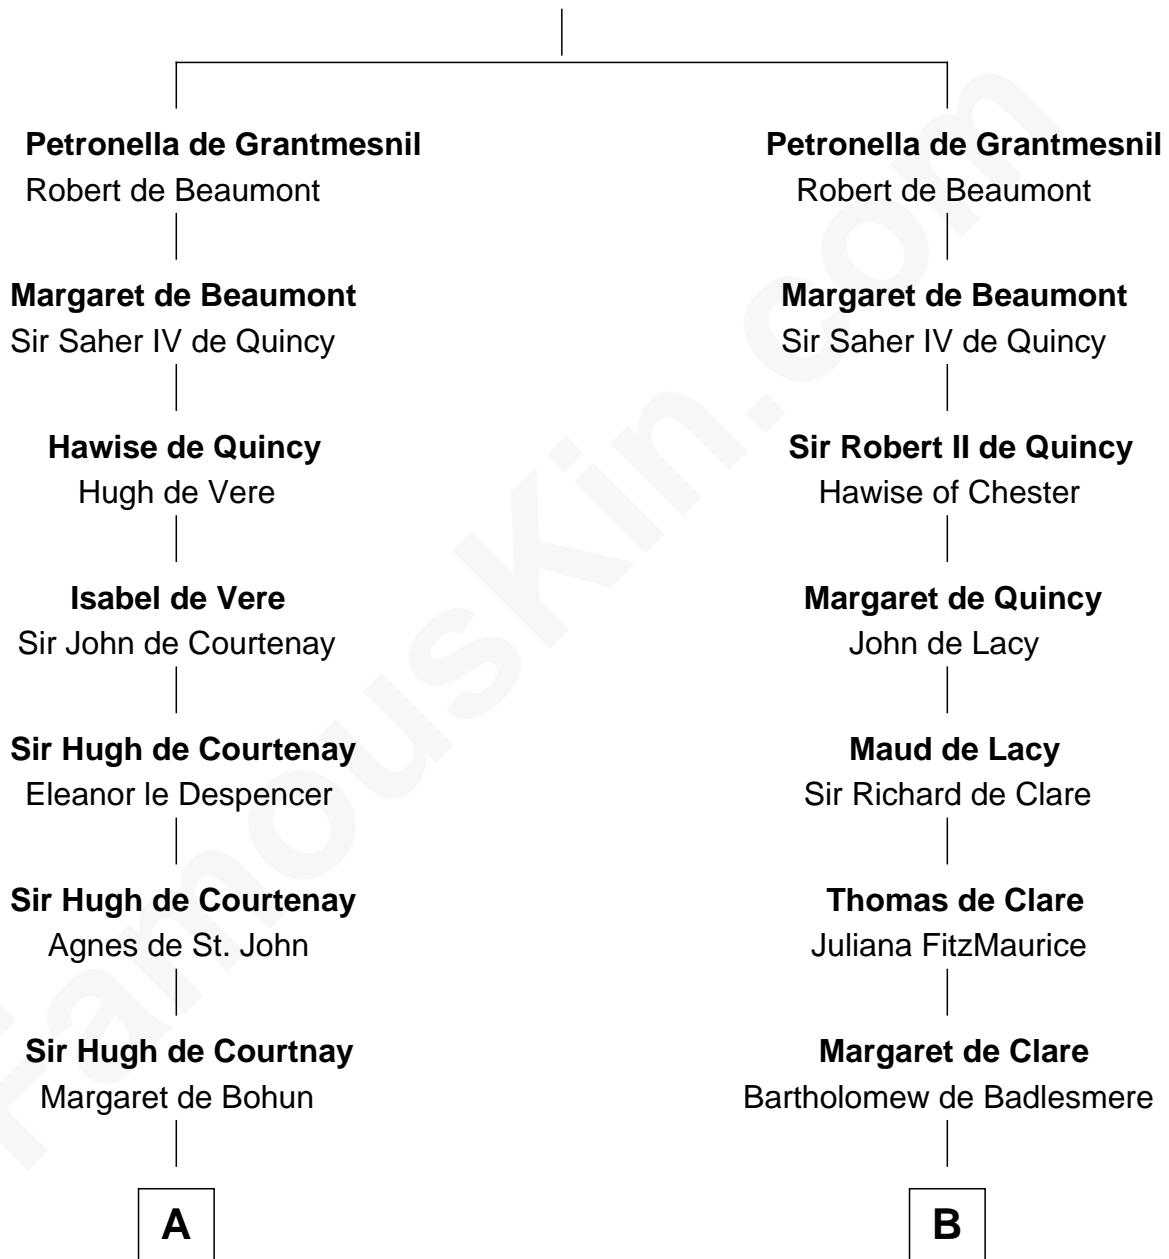

FamousKin.com Relationship Chart of

General Robert E. Lee

Confederate Army - U.S. Civil War

21st cousin of

Thomas Sim Lee

2nd and 7th Governor of Maryland

Hugh de Grantmesnil

C

Col. Robert Carter

Judith Armistead

John Carter

Elizabeth Hill

Charles Carter

Anne Butler Moore

Anne Hill Carter

Maj. Gen. Henry Lee