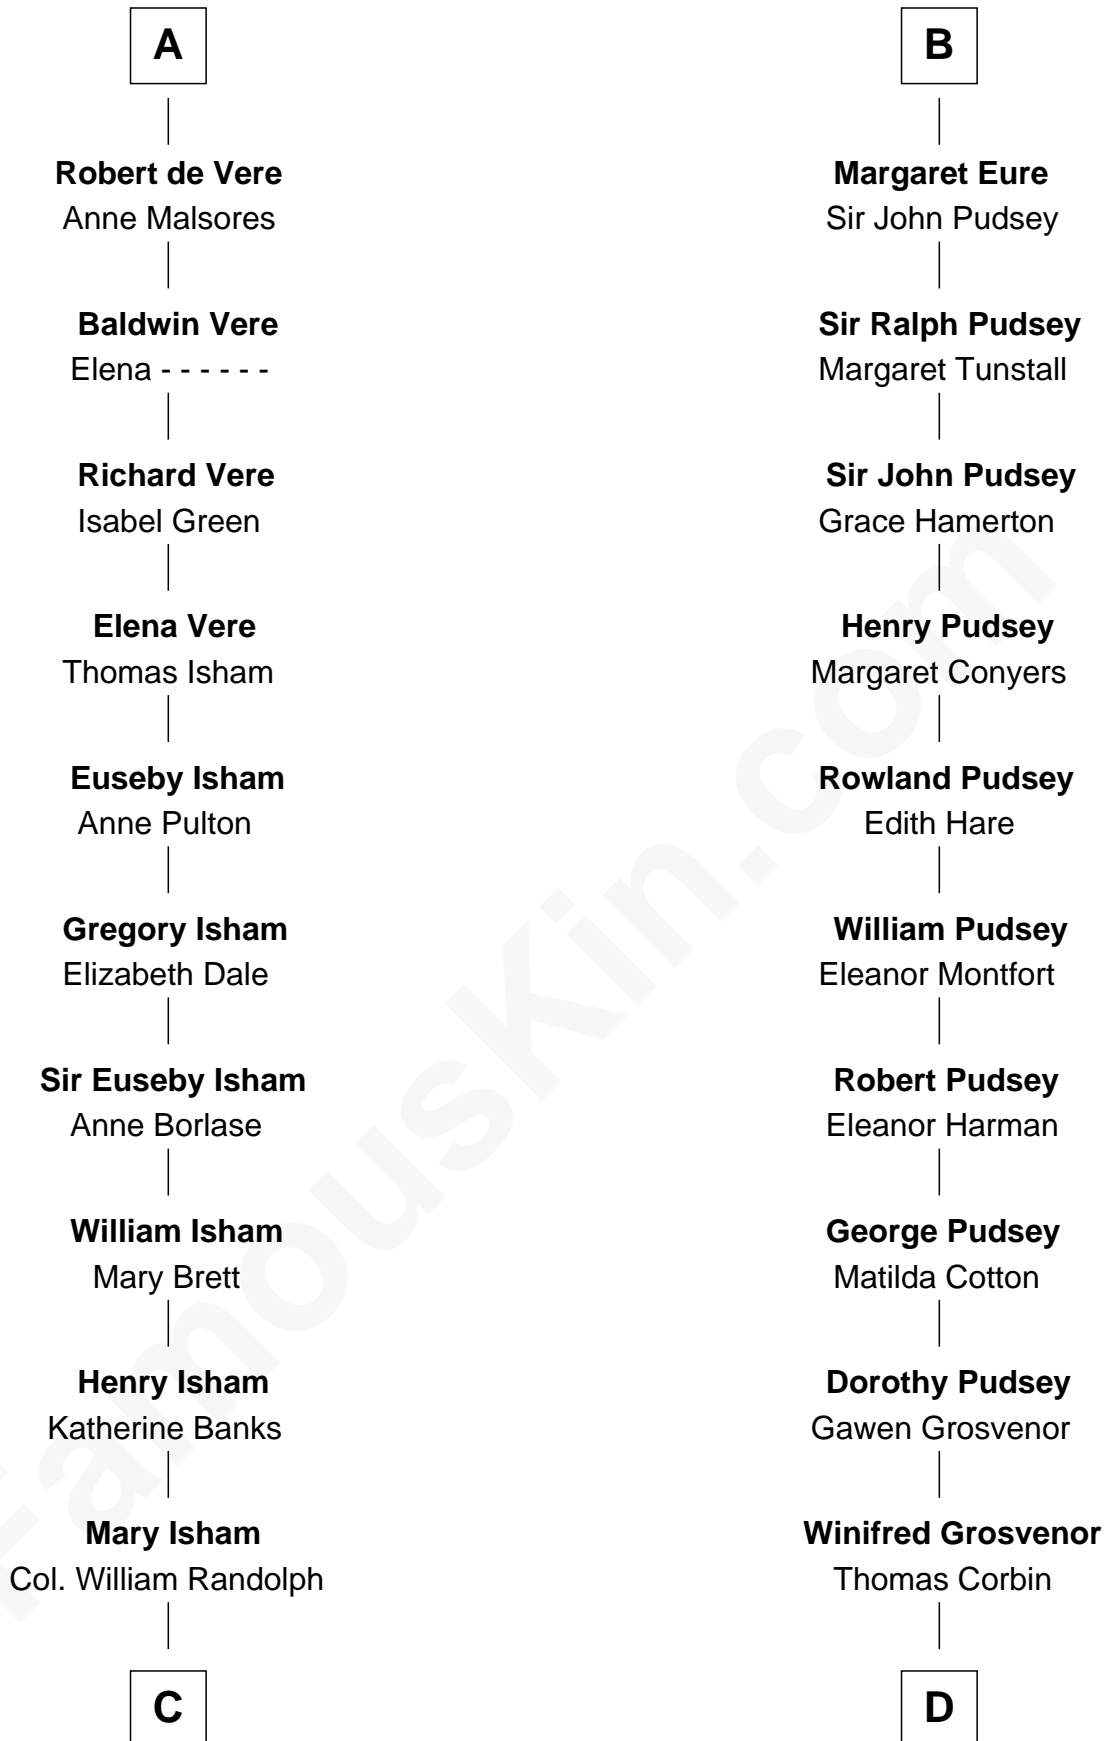

FamousKin.com Relationship Chart of

General Robert E. Lee

Confederate Army - U.S. Civil War

21st cousin of

Thomas Sim Lee

2nd and 7th Governor of Maryland

C

Elizabeth Randolph

Richard Bland

Mary Bland

Henry Lee

Col. Henry Lee

Lucy Grymes

Maj. Gen. Henry Lee

Anne Hill Carter

General Robert E. Lee