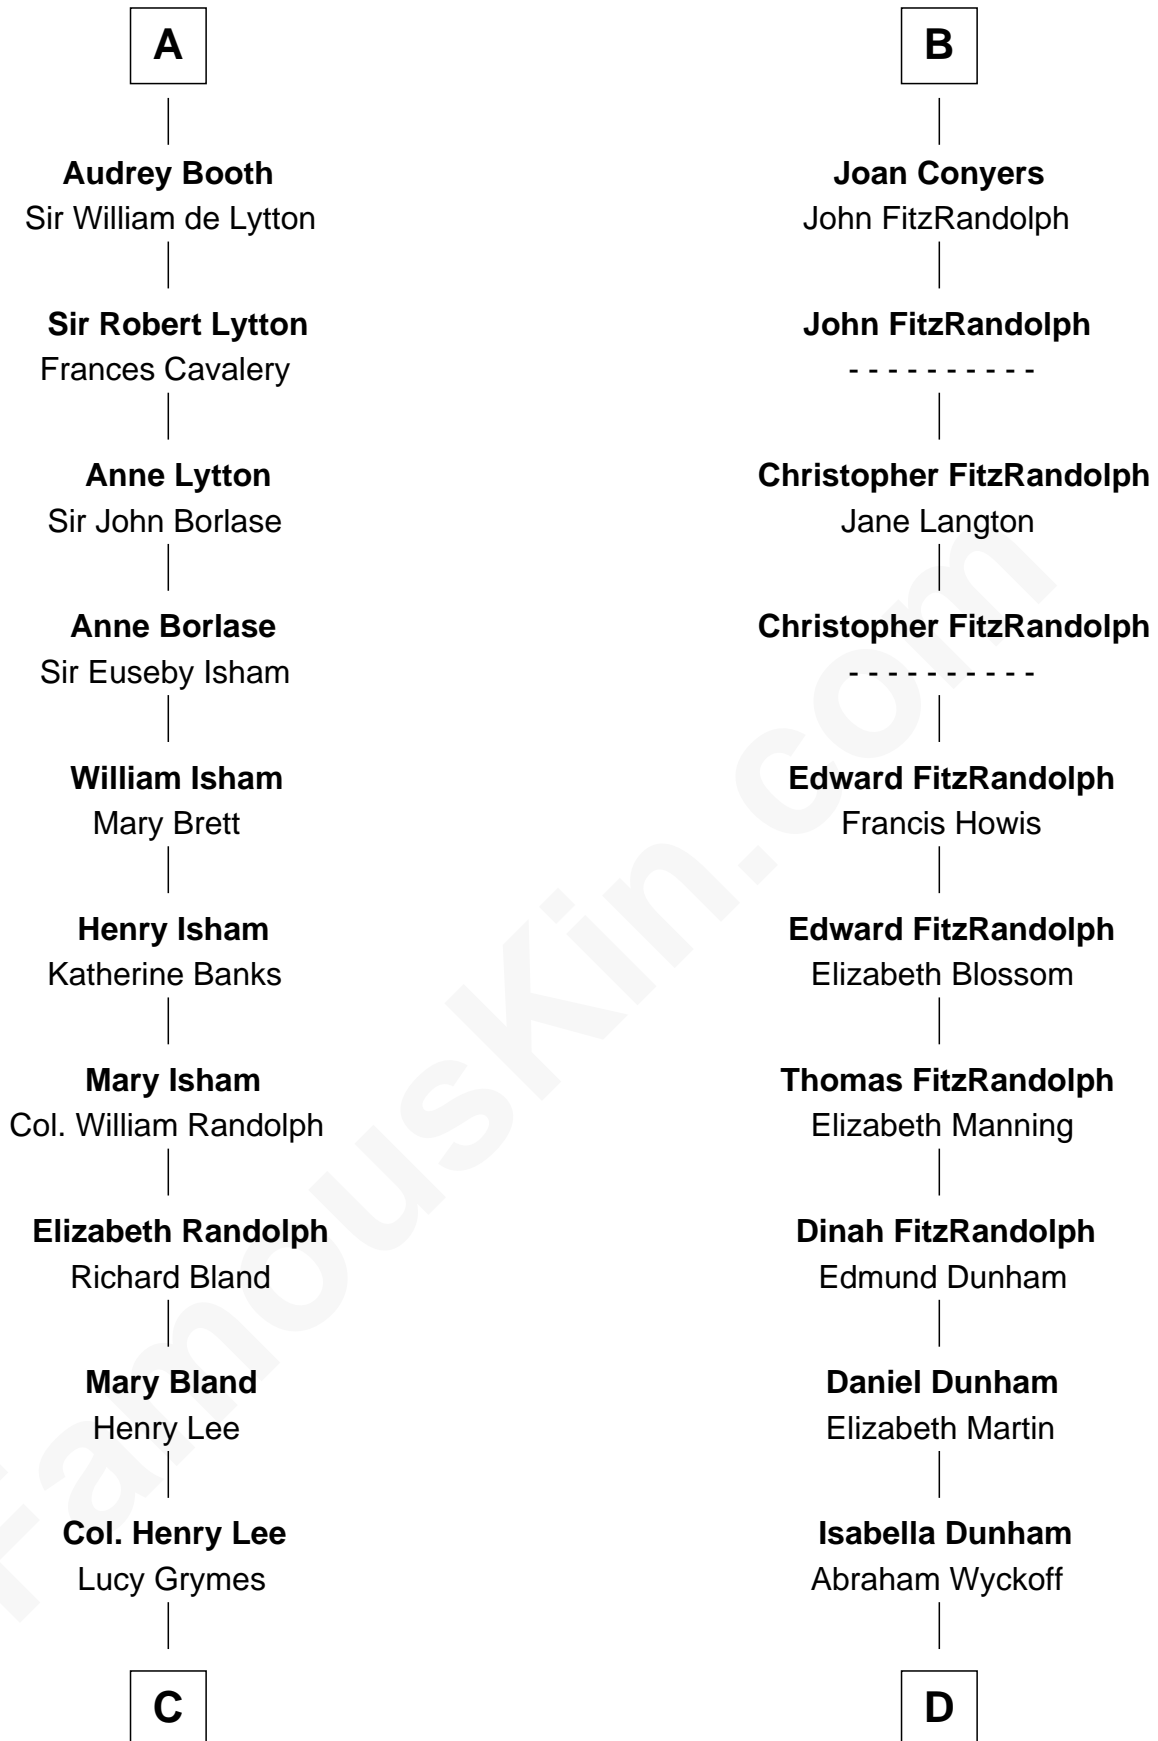

# FamousKin.com Relationship Chart of

**General Robert E. Lee**

*Confederate Army - U.S. Civil War*

18th cousin 2 times removed of

**Georgia O'Keeffe**

*American Artist*

**C**

**Maj. Gen. Henry Lee**

Anne Hill Carter

**General Robert E. Lee**

*Confederate Army - U.S. Civil War*

**D**

**Charles Wyckoff**

Alletta Maria Field

**Isabella Wyckoff**

George Victor Totto

**Ida Ten Eyck Totto**

Francis Calyxtus O'Keeffe

**Georgia O'Keeffe**

*American Artist*

FamousKin.com