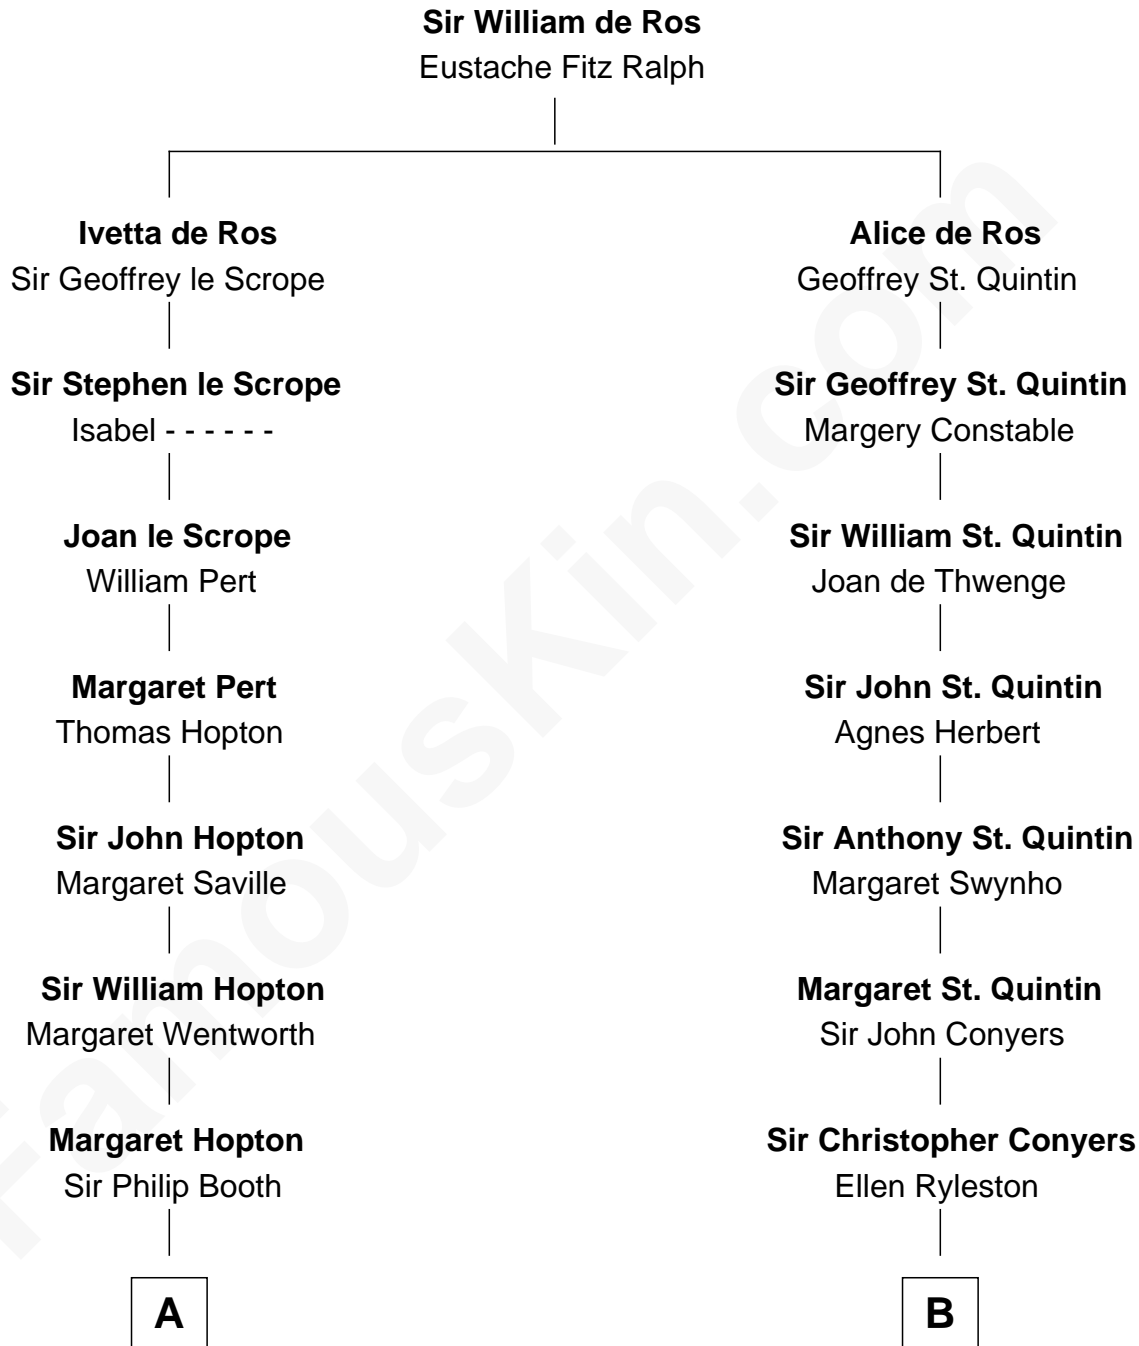

# FamousKin.com Relationship Chart of

**General Robert E. Lee**

*Confederate Army - U.S. Civil War*

18th cousin 2 times removed of

**Georgia O'Keeffe**

*American Artist*

**C**

**Maj. Gen. Henry Lee**

Anne Hill Carter

**General Robert E. Lee**

*Confederate Army - U.S. Civil War*

**D**

**Charles Wyckoff**

Alletta Maria Field

**Isabella Wyckoff**

George Victor Totto

**Ida Ten Eyck Totto**

Francis Calyxtus O'Keeffe

**Georgia O'Keeffe**

*American Artist*

FamousKin.com