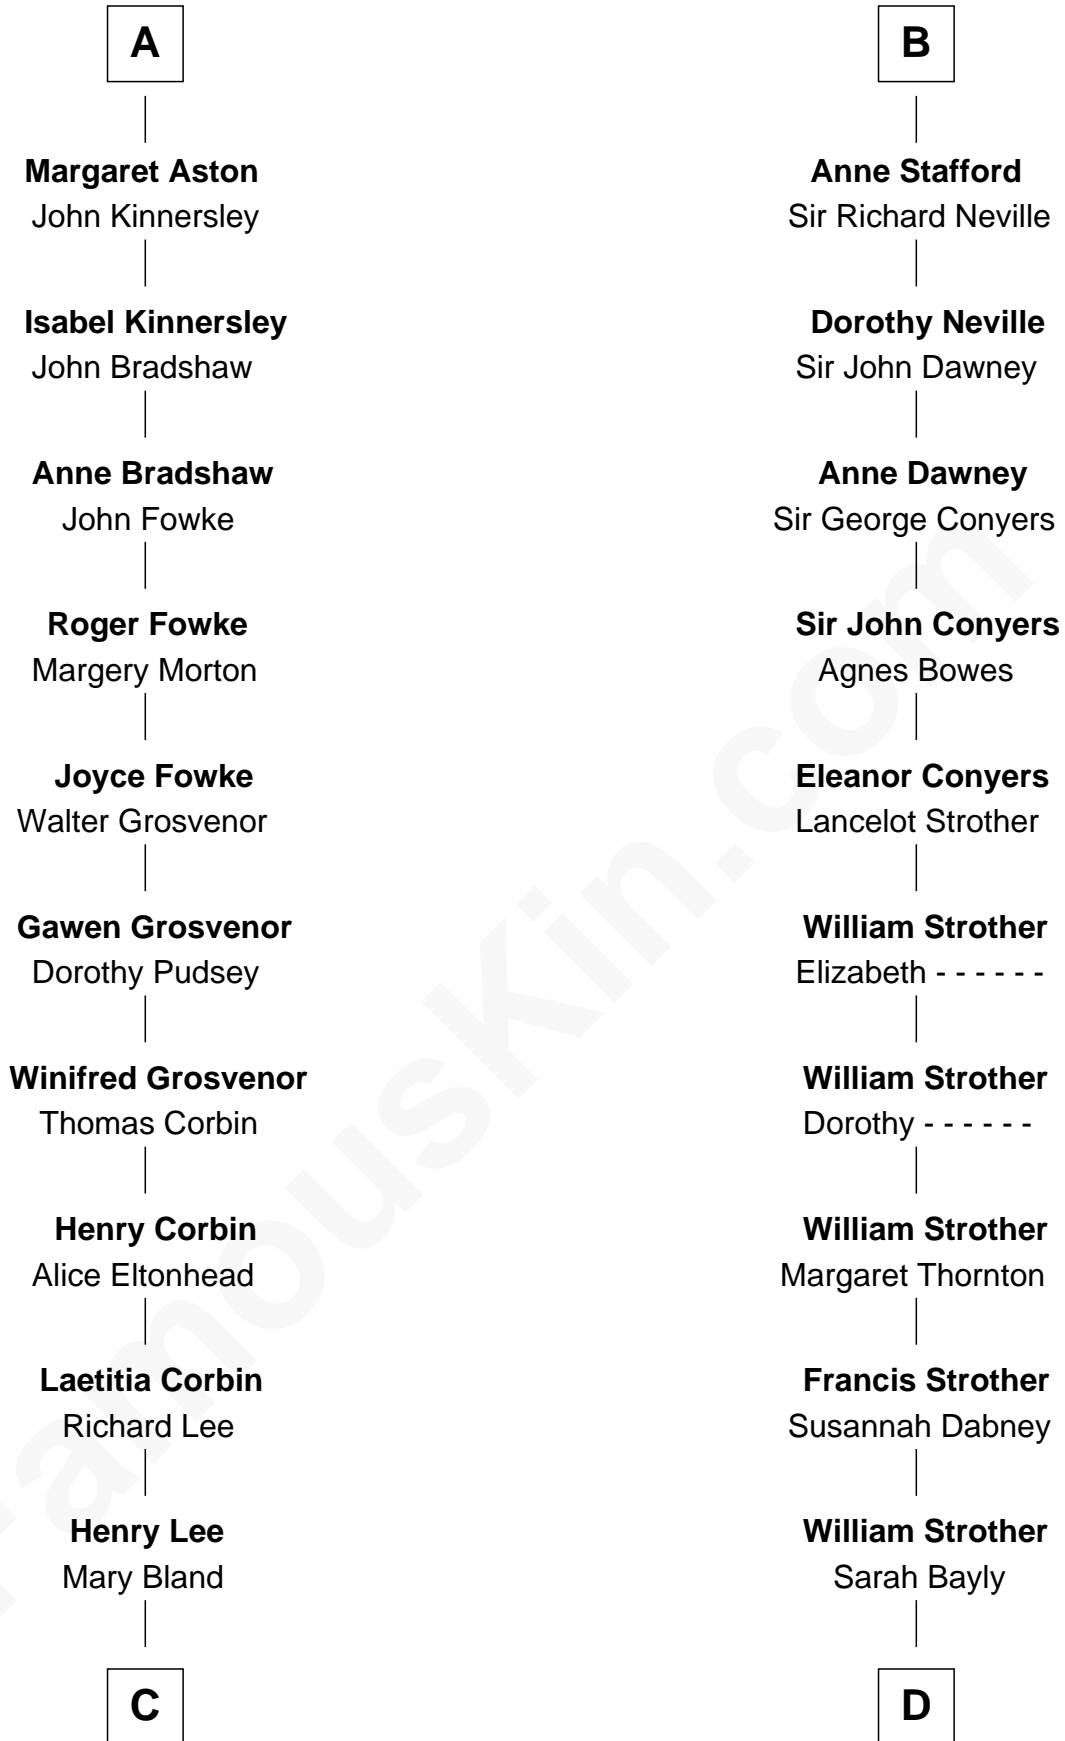

## Relationship Chart of

**General Robert E. Lee**

*Confederate Army - U.S. Civil War*

18th cousin 1 time removed of

**Zachary Taylor**

*12th U.S. President*

**John de Botetourte**

Maud FitzThomas

**C**

**Col. Henry Lee**

Lucy Grymes

**Maj. Gen. Henry Lee**

Anne Hill Carter

**General Robert E. Lee**

*Confederate Army - U.S. Civil War*

**D**

**Sarah Dabney Strother**

Col. Richard Taylor

**Zachary Taylor**

*12th U.S. President*

FamousKin.com