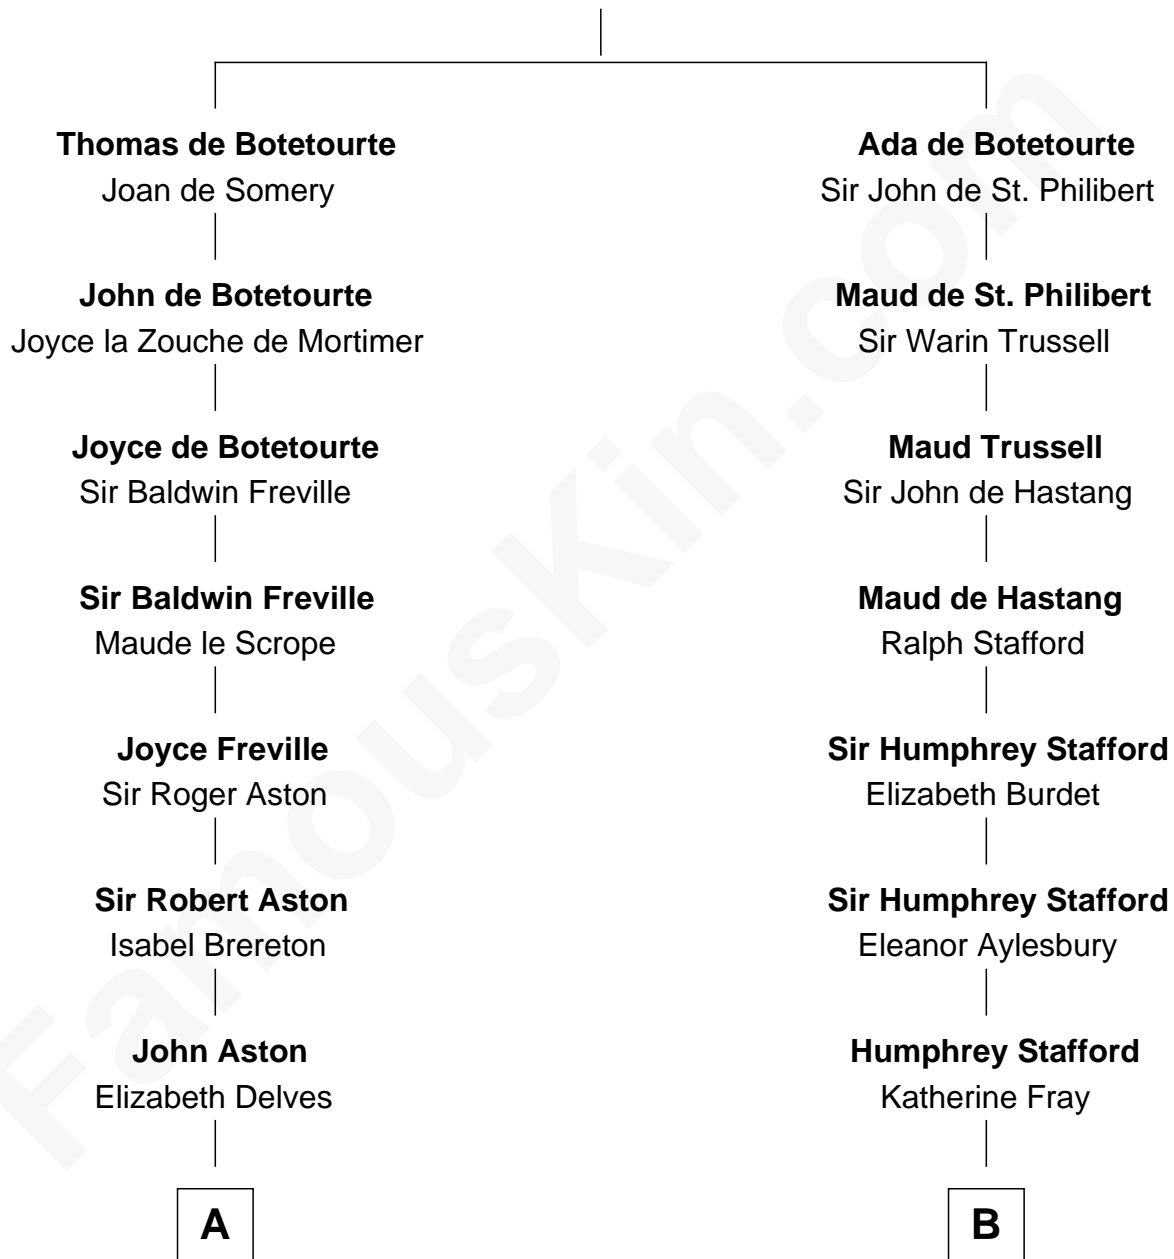

## Relationship Chart of

**General Robert E. Lee**

*Confederate Army - U.S. Civil War*

18th cousin 1 time removed of

**Zachary Taylor**

*12th U.S. President*

**John de Botetourte**

Maud FitzThomas

**C**

**Col. Henry Lee**

Lucy Grymes

**Maj. Gen. Henry Lee**

Anne Hill Carter

**General Robert E. Lee**

*Confederate Army - U.S. Civil War*

**D**

**Sarah Dabney Strother**

Col. Richard Taylor

**Zachary Taylor**

*12th U.S. President*

FamousKin.com