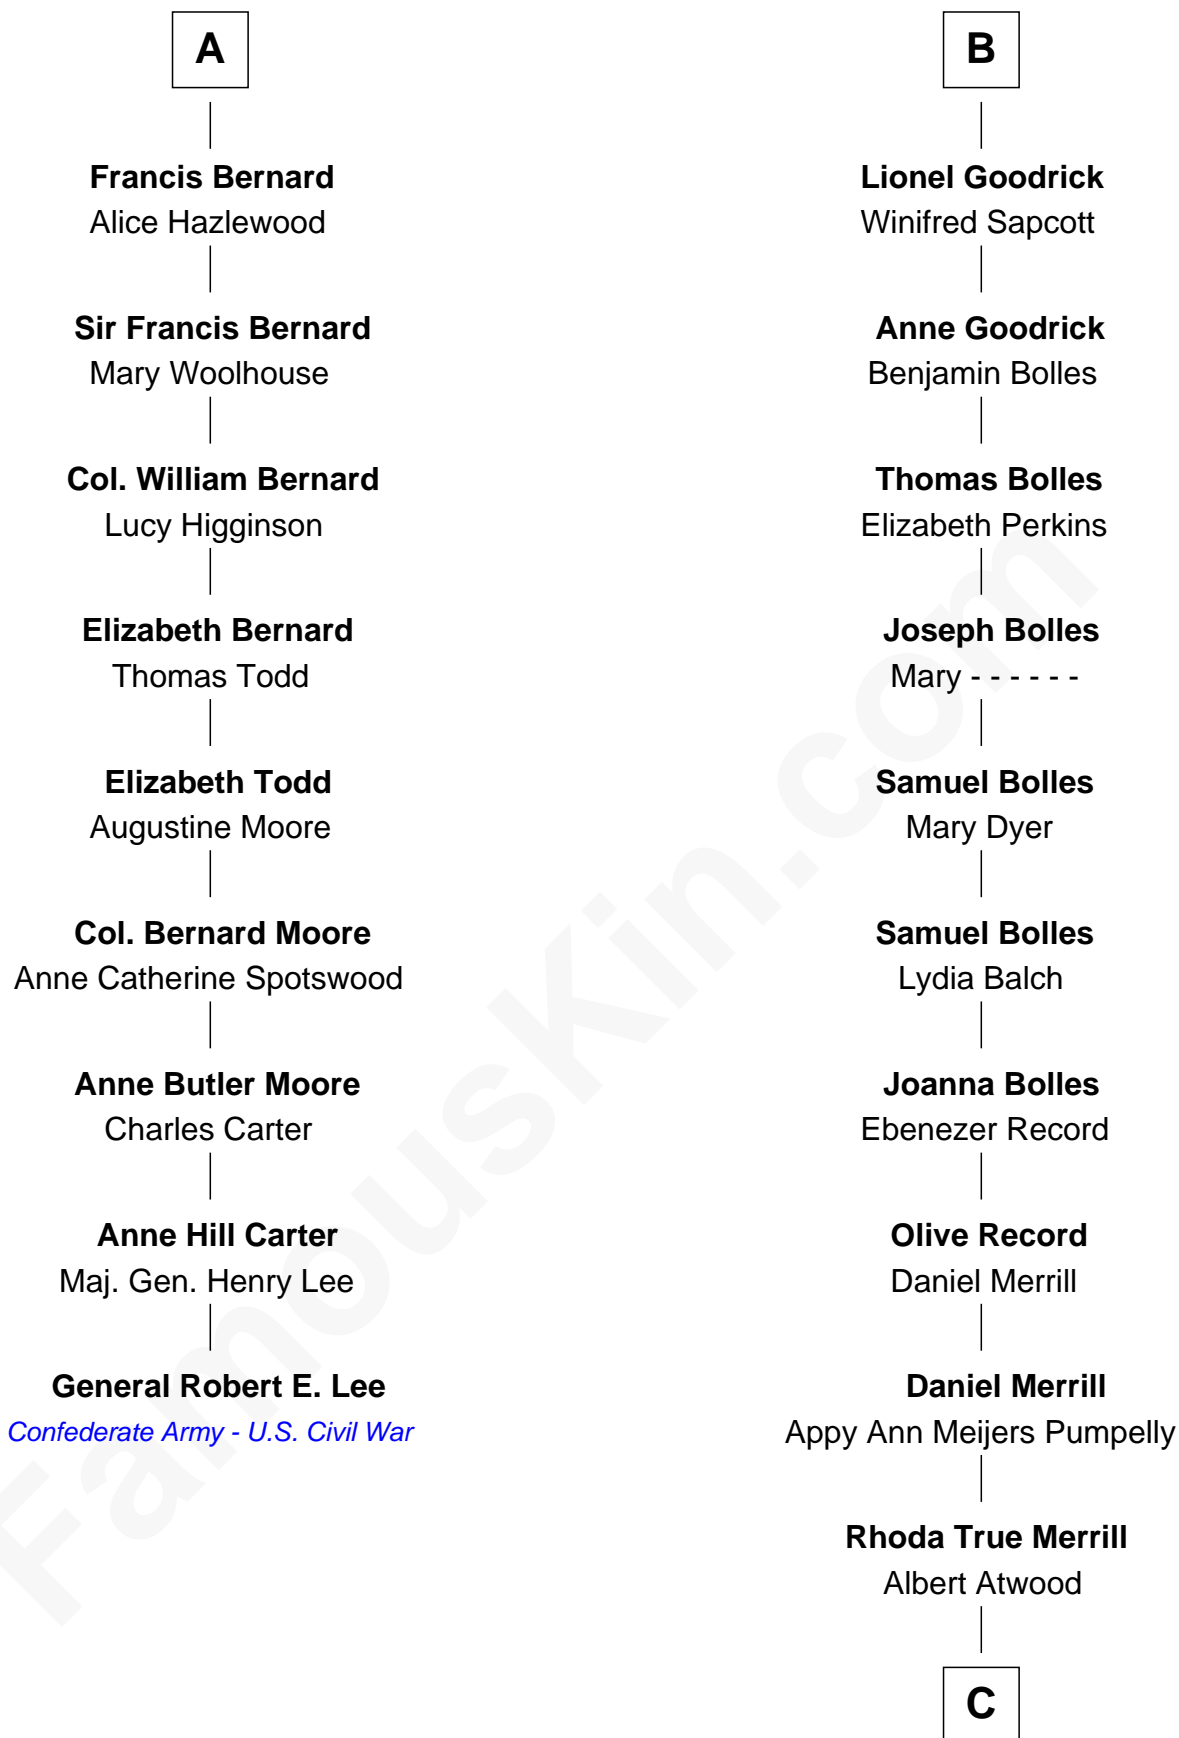

FamousKin.com Relationship Chart of

General Robert E. Lee

Confederate Army - U.S. Civil War

15th cousin 6 times removed of

Dave Cowens

NBA Hall of Famer

Sir Thomas de Beauchamp

Katherine de Mortimer

Sir Roger de Clifford

Katherine de Clifford

Sir Ralph de Greystoke

Maud de Greystoke

Eudo de Welles

Sir Lionel de Welles

Joan de Waterton

Margaret de Welles

Sir Thomas Dymoke

Sir Lionel Dymoke

Joanna Griffith

Anne Dymoke

John Goodrick

B

C

Thomas Albert Atwood