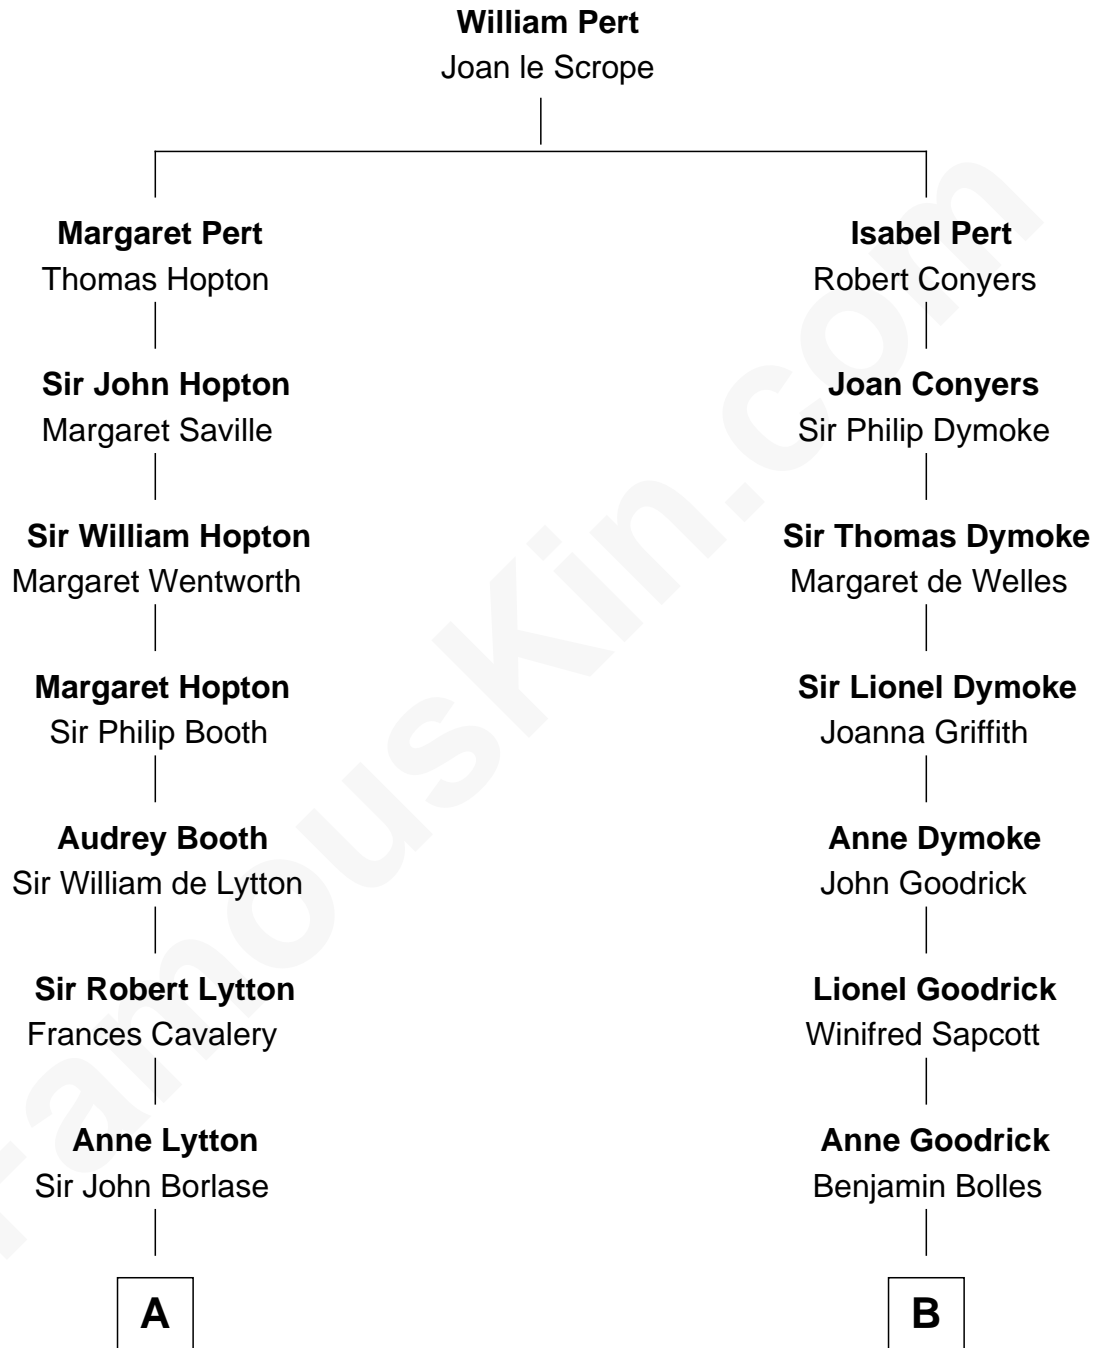

FamousKin.com Relationship Chart of

General Robert E. Lee

Confederate Army - U.S. Civil War

15th cousin 4 times removed of

Dave Cowens

NBA Hall of Famer

C

—
Stanley True Atwood