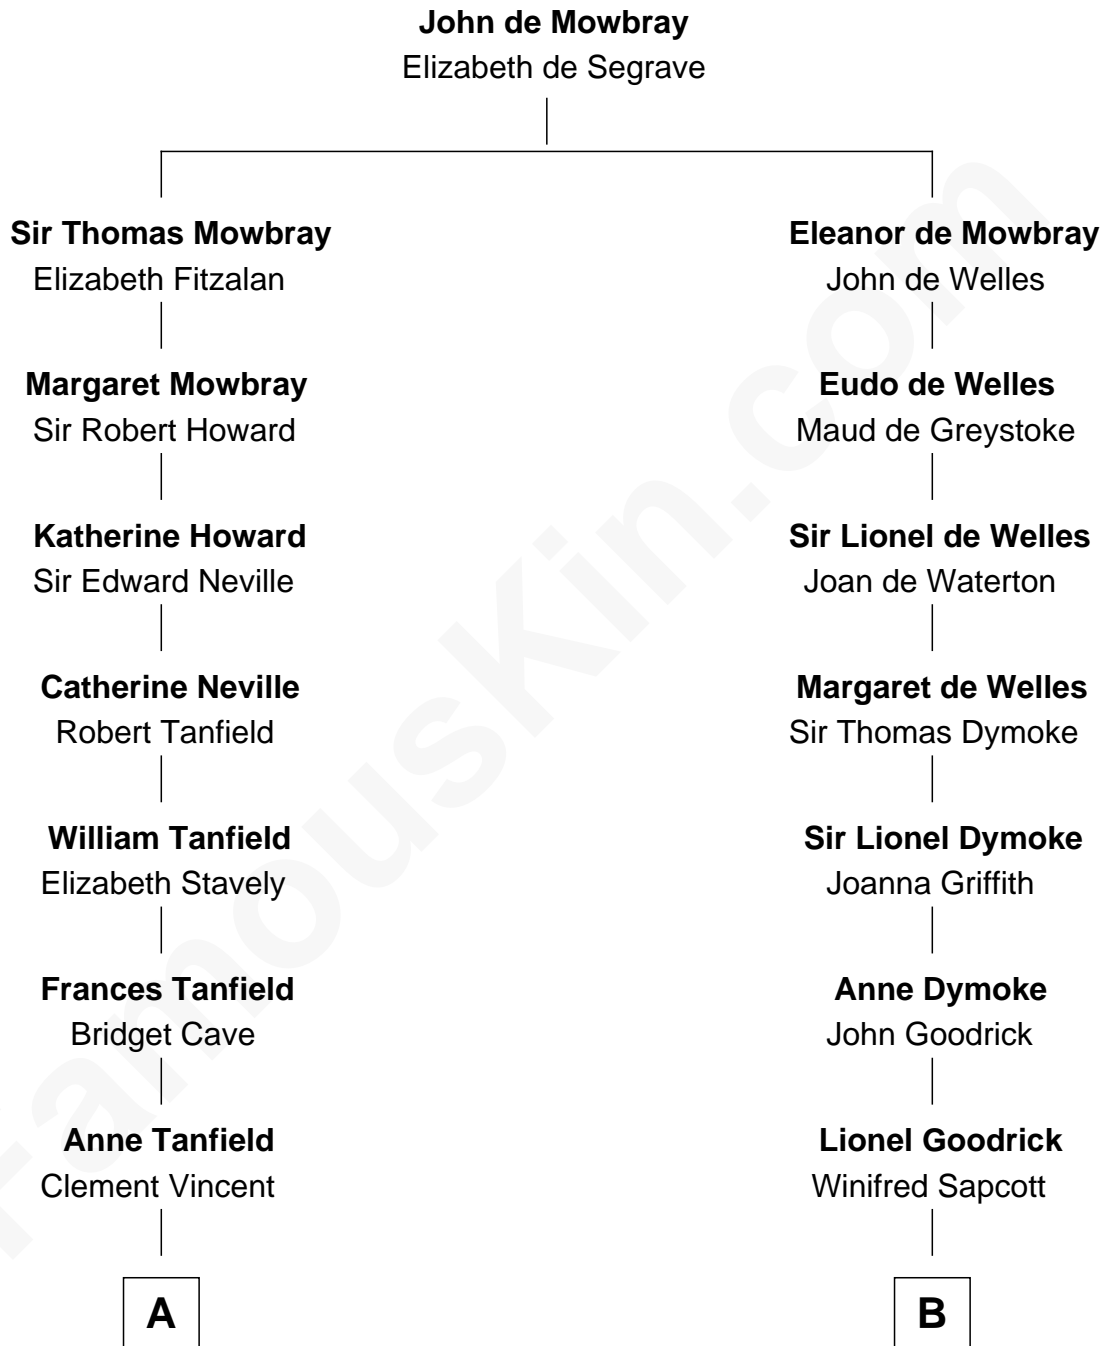

FamousKin.com Relationship Chart of

General Robert E. Lee

Confederate Army - U.S. Civil War

15th cousin 5 times removed of

Dave Cowens

NBA Hall of Famer

C

Charles Albert Atwood