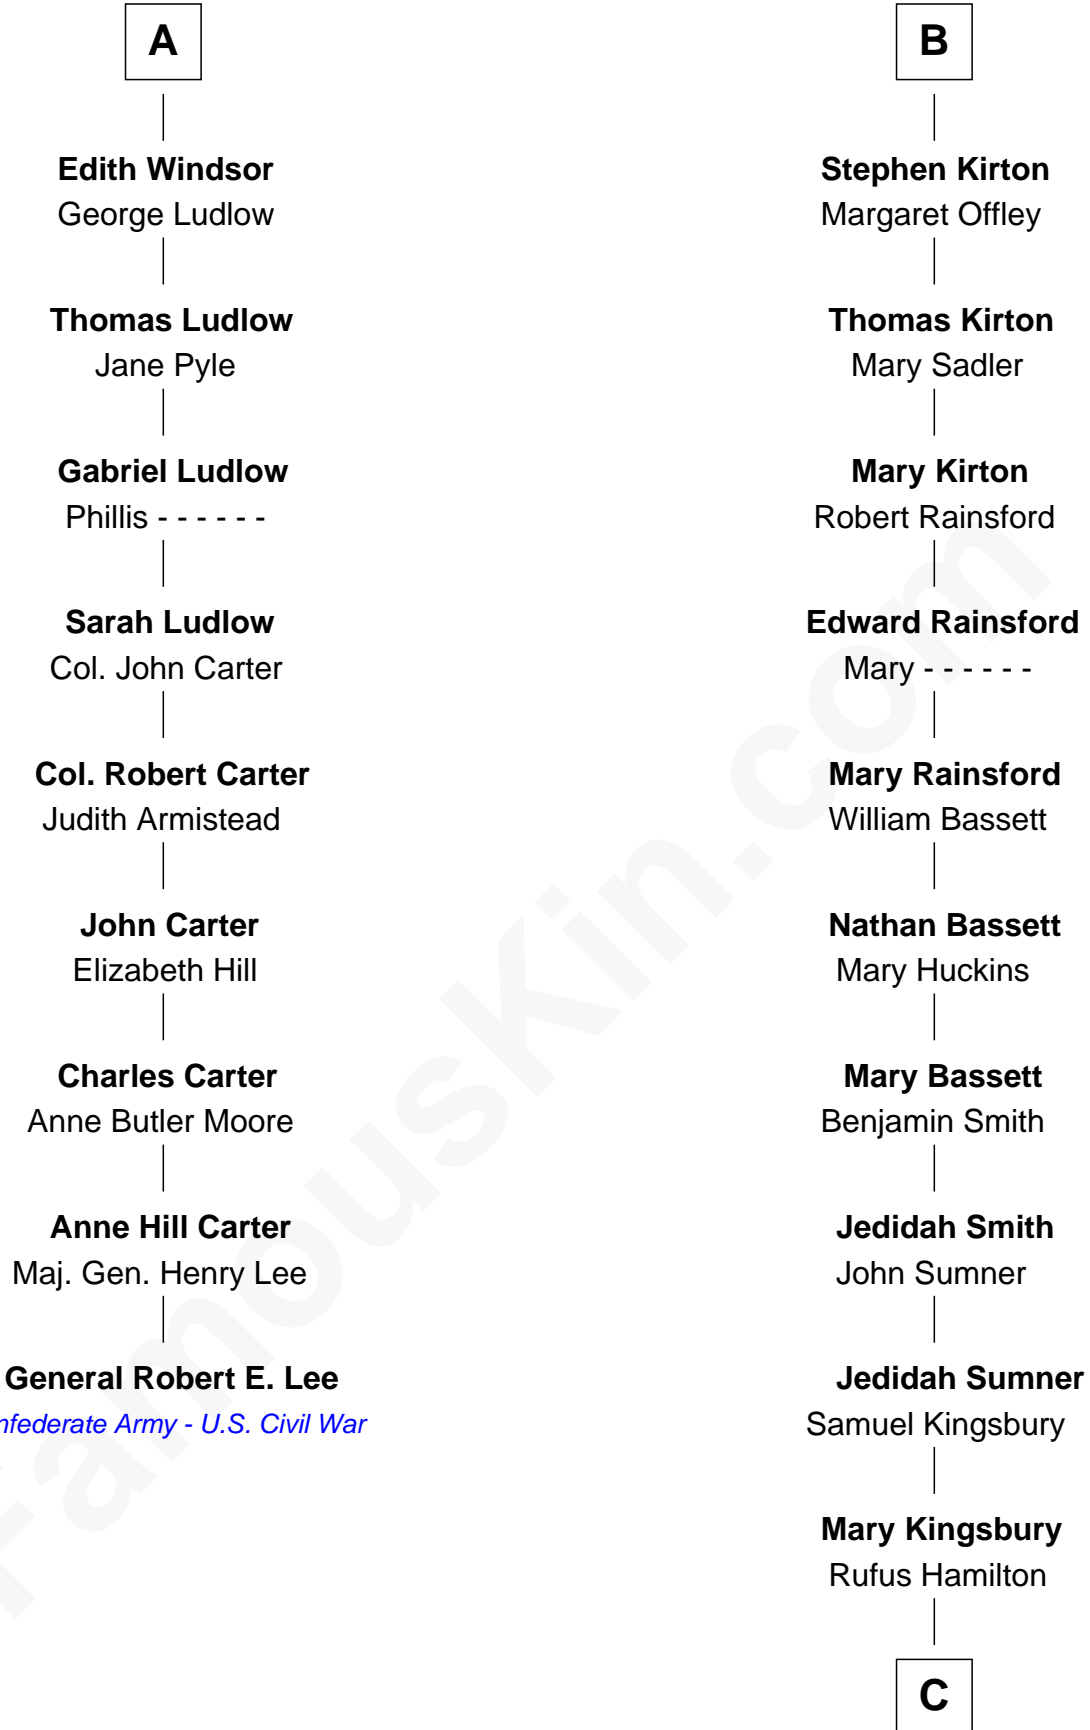

FamousKin.com Relationship Chart of

General Robert E. Lee

Confederate Army - U.S. Civil War

15th cousin 6 times removed of

Thomas J. Watson, Jr.

President and CEO of I.B.M.

Sir Hugh de Courtenay

Agnes de St. John

C

Mary Hamilton

Dr. Oliver Kittredge

Oliver Kittredge

Julia Ann Estabrook

Arthur Melville Kittredge

Mary Jeannette Broadwell

Mary Jeannette Kittredge