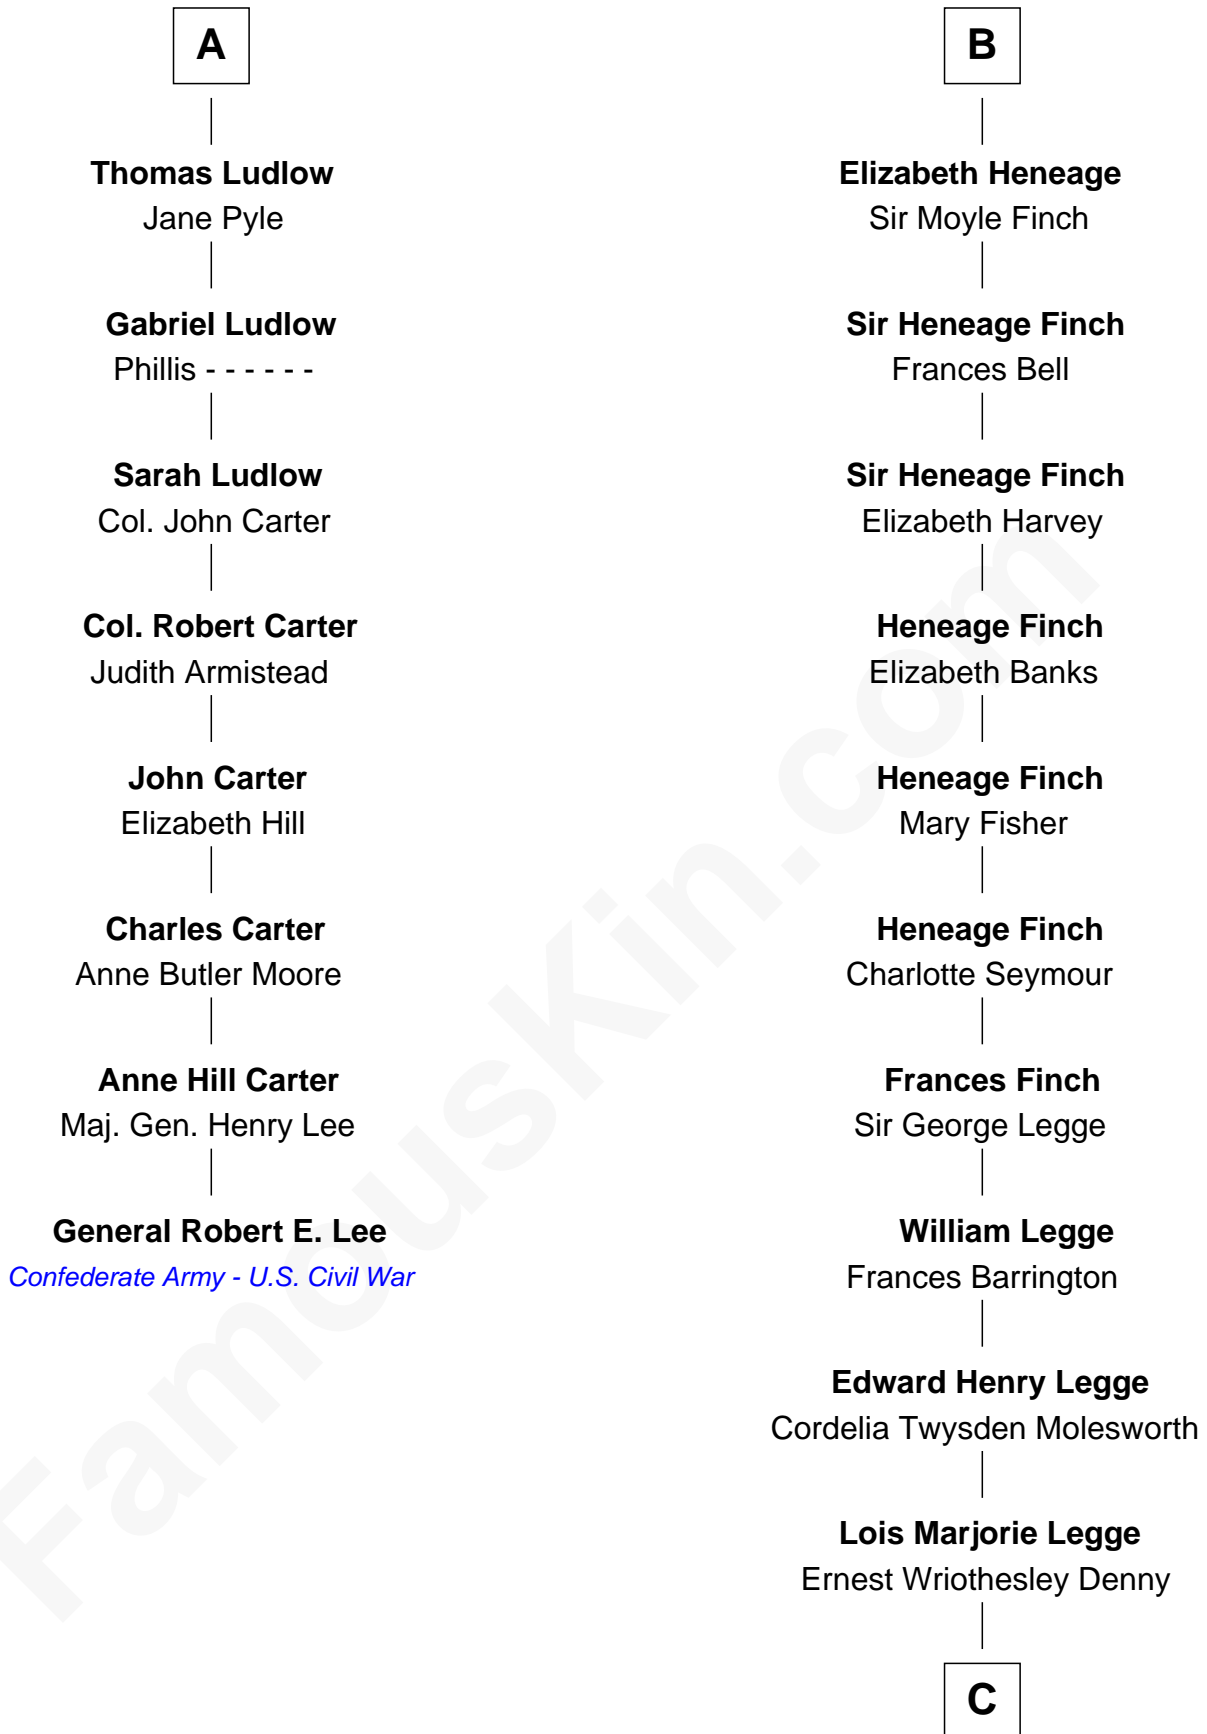

# FamousKin.com Relationship Chart of

**General Robert E. Lee**

*Confederate Army - U.S. Civil War*

14th cousin 5 times removed of

**Kit Harington**

*TV Actor - "Game of Thrones"*

**Sir Hugh de Courtnay**

Margaret de Bohun

Anne Wake

**Sir John Courtenay**

Joan Champernoun

**Sir Philip Courtenay**

Elizabeth Hungerford

**Katherine Courtenay**

Sir William Huddesfield

**Elizabeth Huddesfield**

Sir Anthony Poyntz

**Sir Nicholas Poyntz**

Joan Berkeley

**Anne Poyntz**

Sir Thomas Heneage

**B**

C

—  
**Lavender Cecilia Denny**  
John Charles Dundas Harington