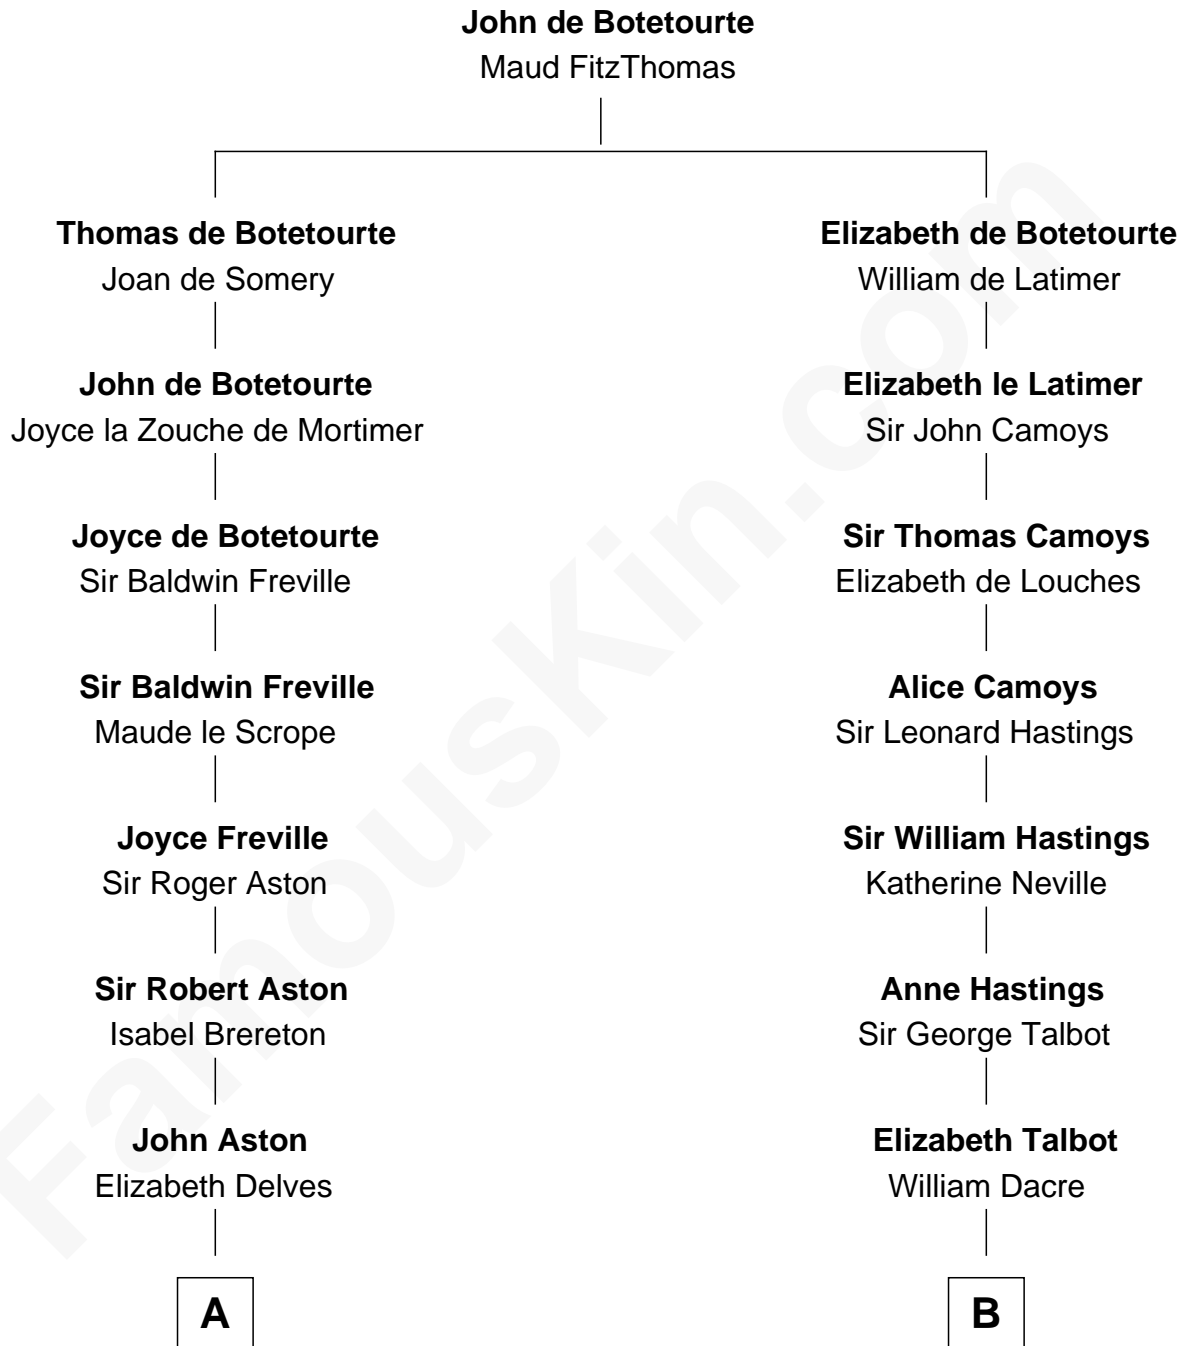

FamousKin.com Relationship Chart of

General Robert E. Lee

Confederate Army - U.S. Civil War

19th cousin 2 times removed of

Kit Harington

TV Actor - "Game of Thrones"

C

Col. Henry Lee

Lucy Grymes

Maj. Gen. Henry Lee

Anne Hill Carter

General Robert E. Lee

Confederate Army - U.S. Civil War

D

Edward Henry Legge

Cordelia Twysden Molesworth