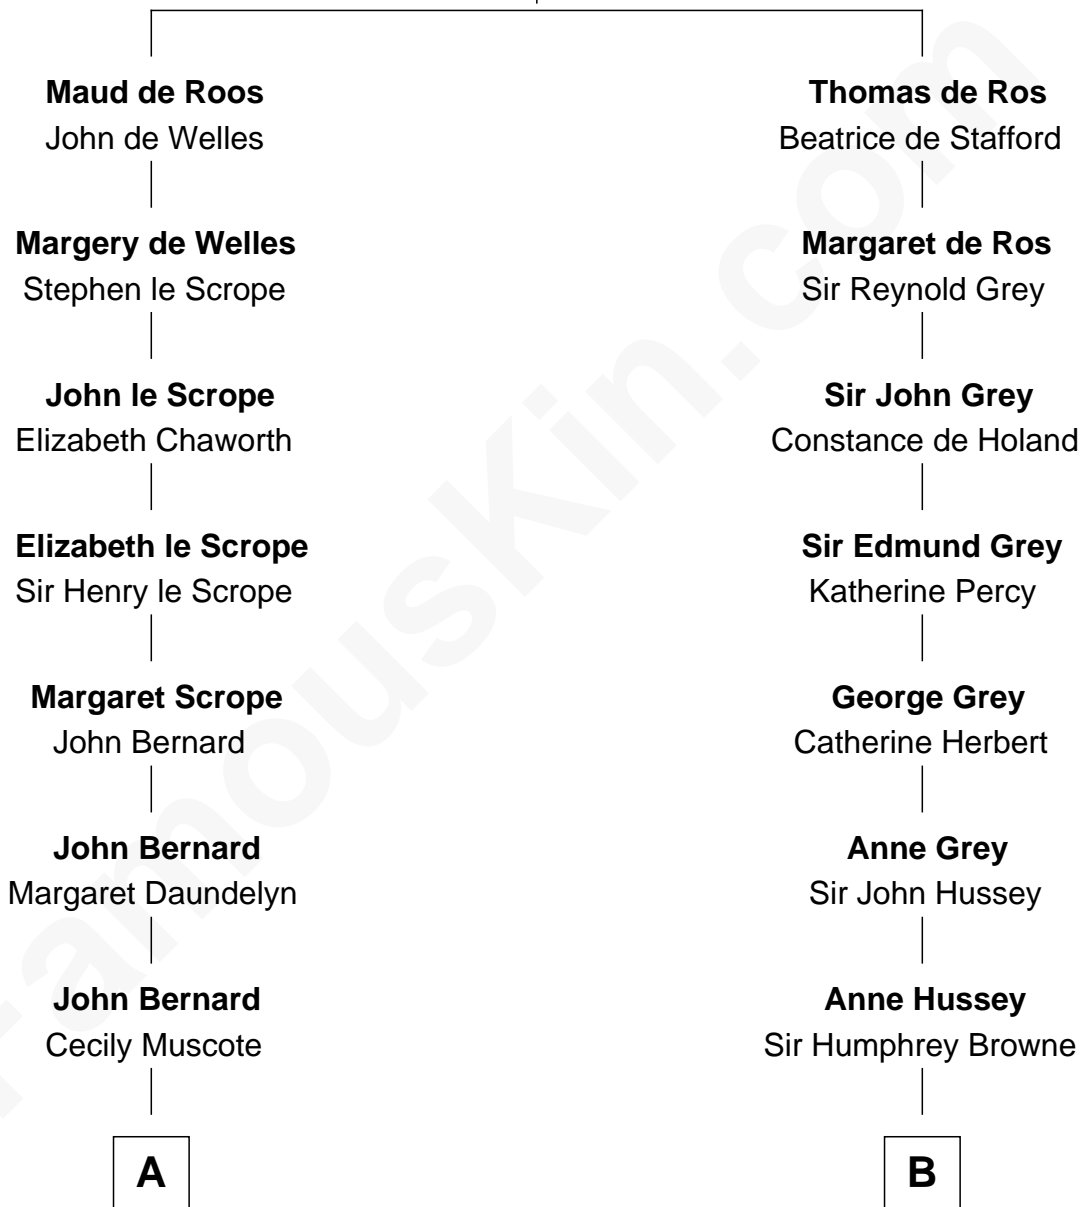

FamousKin.com Relationship Chart of

General Robert E. Lee

Confederate Army - U.S. Civil War

15th cousin 5 times removed of

Kit Harington

TV Actor - "Game of Thrones"

Sir William de Ros
Margery de Badlesmere

C

Lois Marjorie Legge
Ernest Wriothesley Denny

Lavender Cecilia Denny
John Charles Dundas Harington

Sir David Richard Harington
Deborah Jane Catesby

Kit Harington

TV Actor - "Game of Thrones"