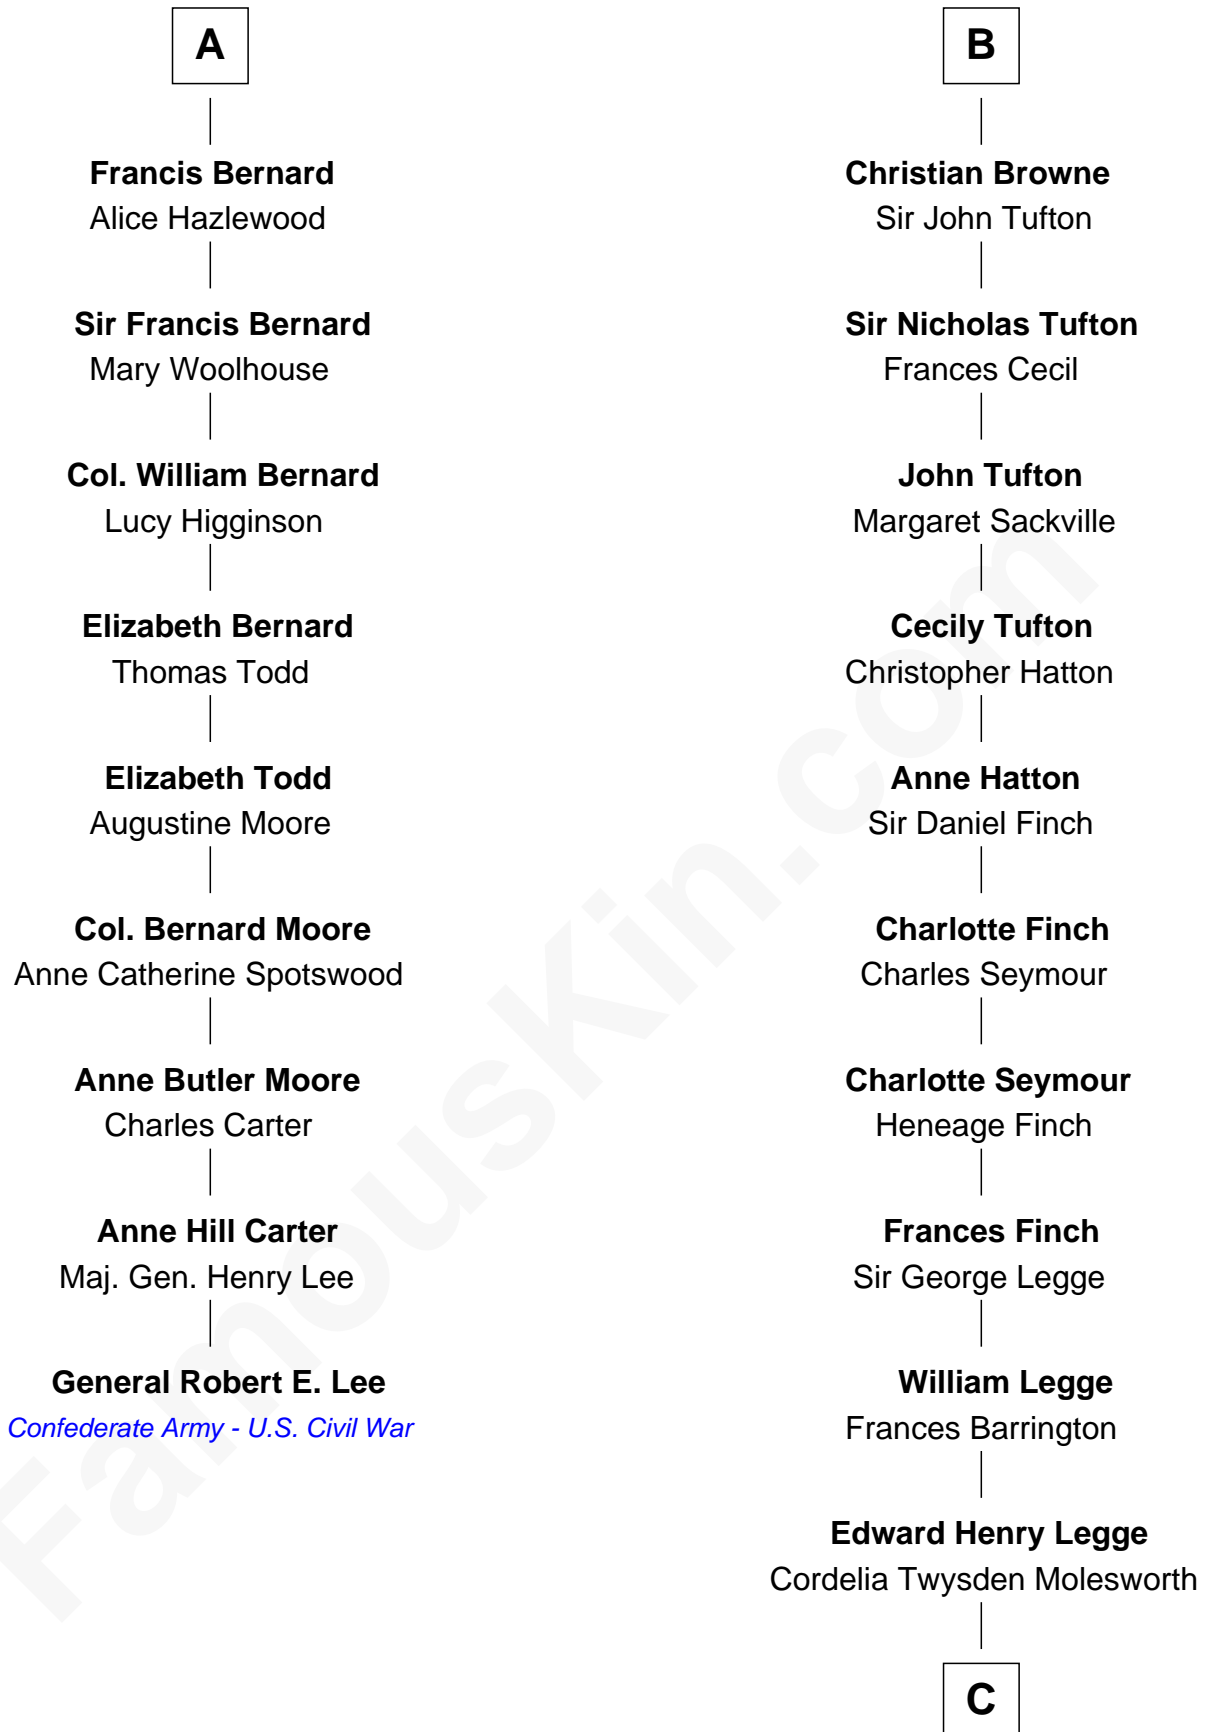

FamousKin.com Relationship Chart of

General Robert E. Lee

Confederate Army - U.S. Civil War

15th cousin 5 times removed of

Kit Harington

TV Actor - "Game of Thrones"

Sir William de Ros
Margery de Badlesmere

C

Lois Marjorie Legge
Ernest Wriothesley Denny

Lavender Cecilia Denny
John Charles Dundas Harington

Sir David Richard Harington
Deborah Jane Catesby

Kit Harington

TV Actor - "Game of Thrones"