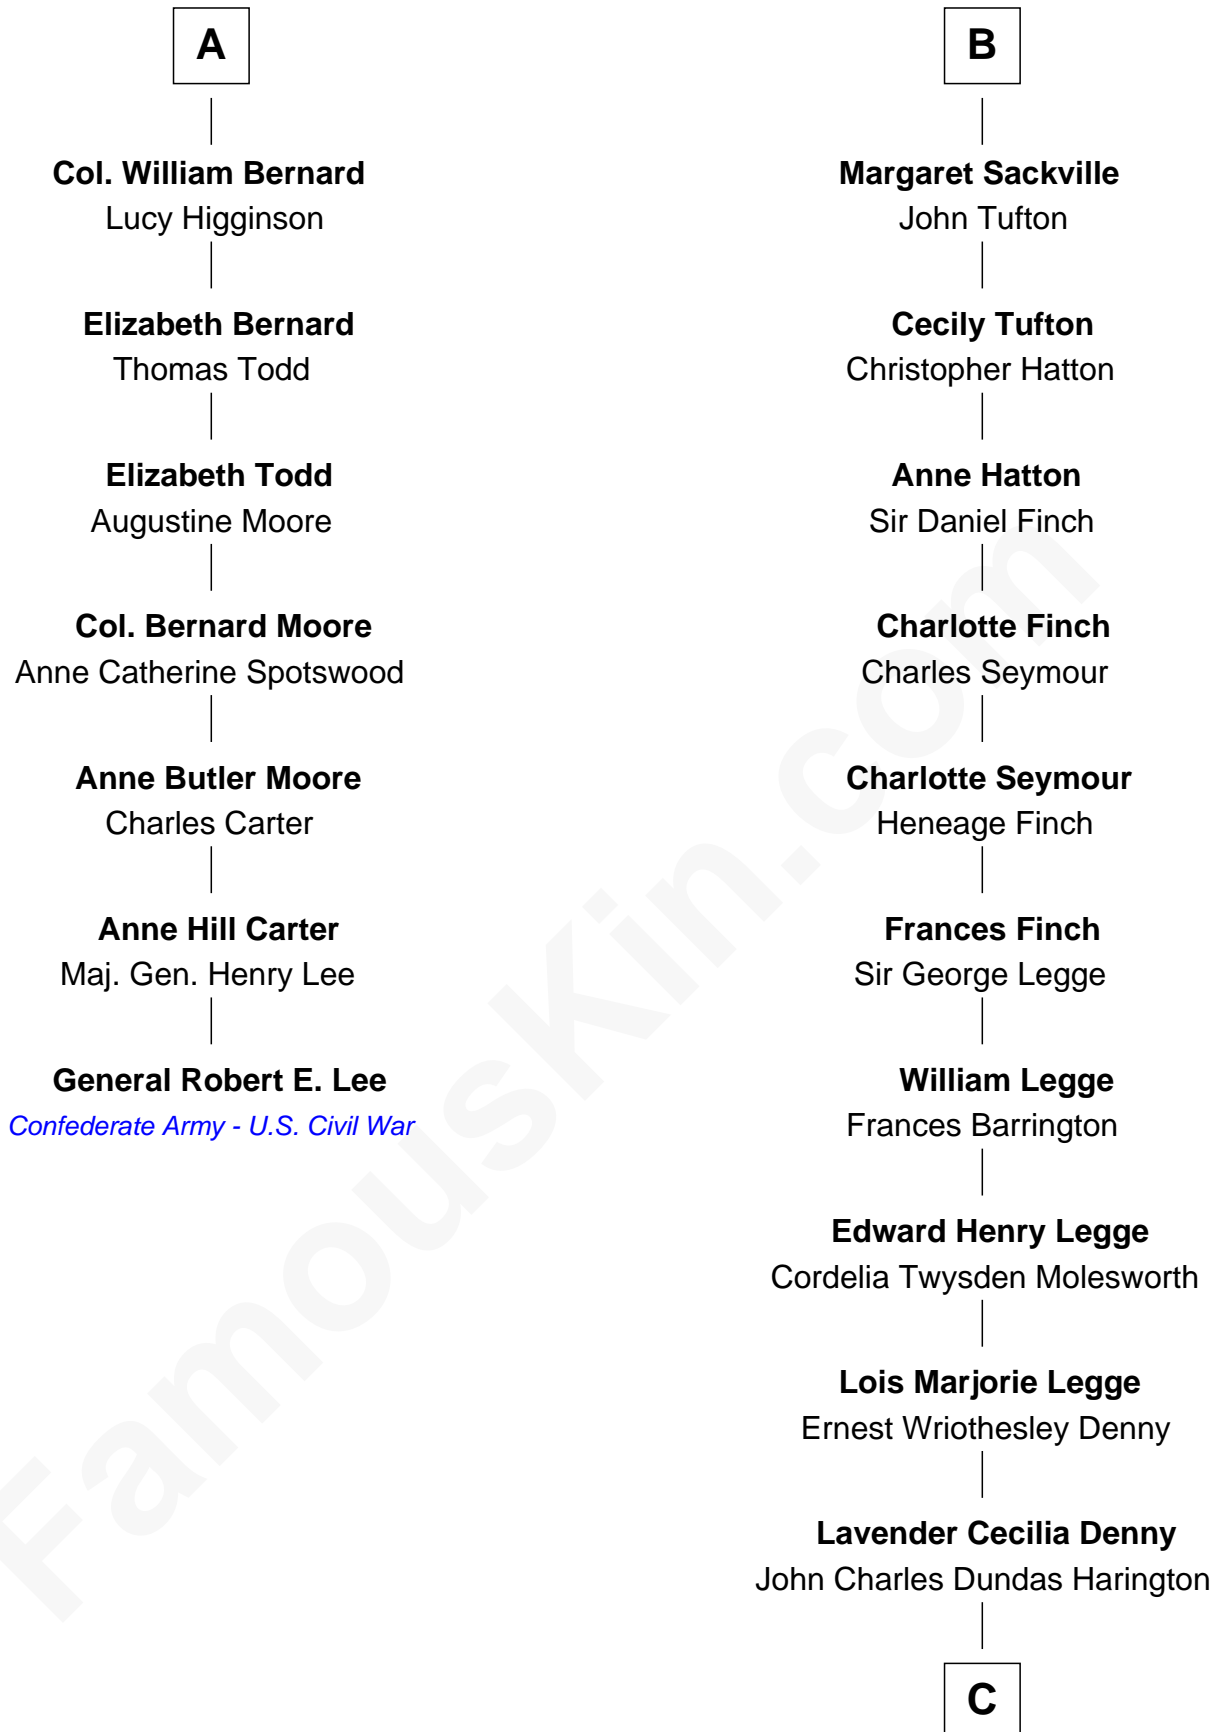

FamousKin.com Relationship Chart of

General Robert E. Lee

Confederate Army - U.S. Civil War

13th cousin 5 times removed of

Kit Harington

TV Actor - "Game of Thrones"

Margaret de Stafford

Sir Ralph Neville

C

Sir David Richard Harington

Deborah Jane Catesby

Kit Harington

TV Actor - "Game of Thrones"

FamousKin.com