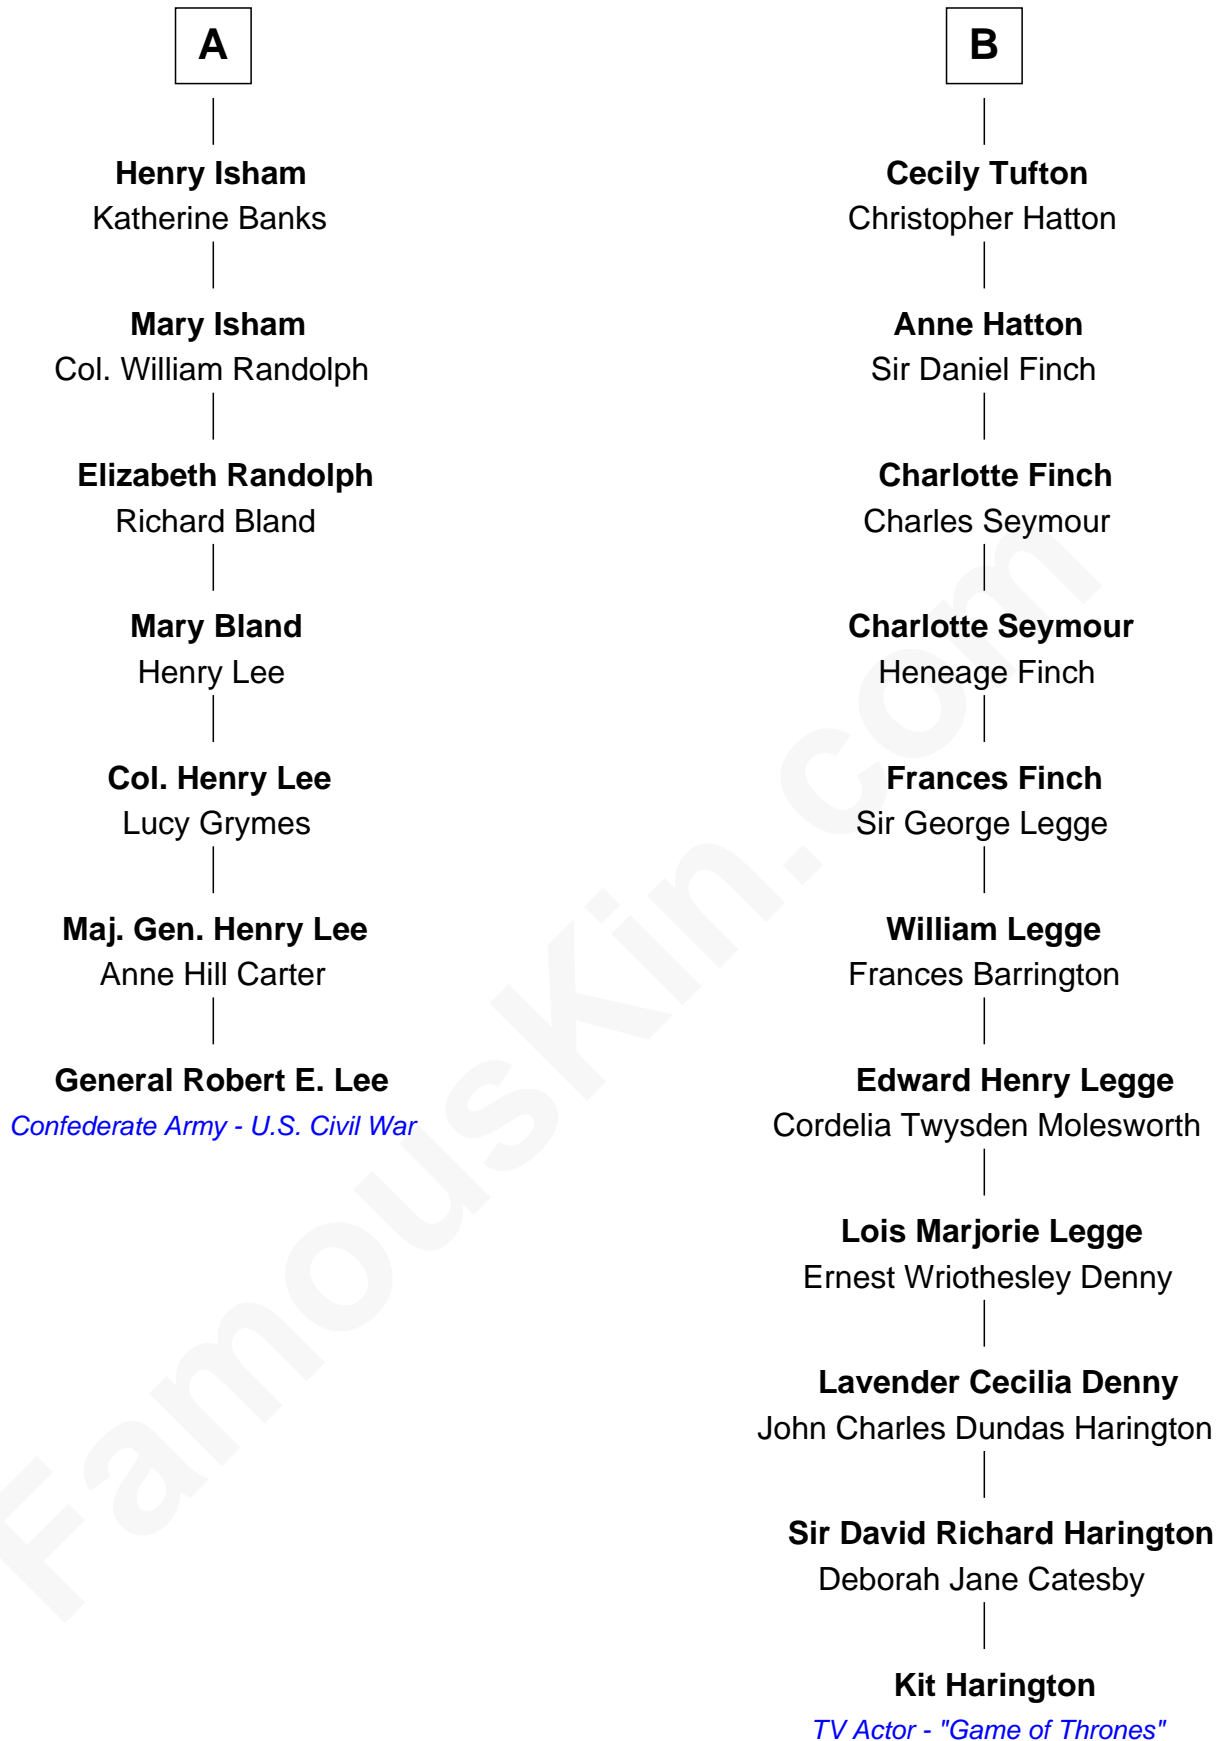

## Relationship Chart of

**General Robert E. Lee**

*Confederate Army - U.S. Civil War*

13th cousin 4 times removed of

**Kit Harington**

*TV Actor - "Game of Thrones"*

Kit Harington photo by [Gage Skidmore](#) [\(CC BY-SA 2.0\)](#)