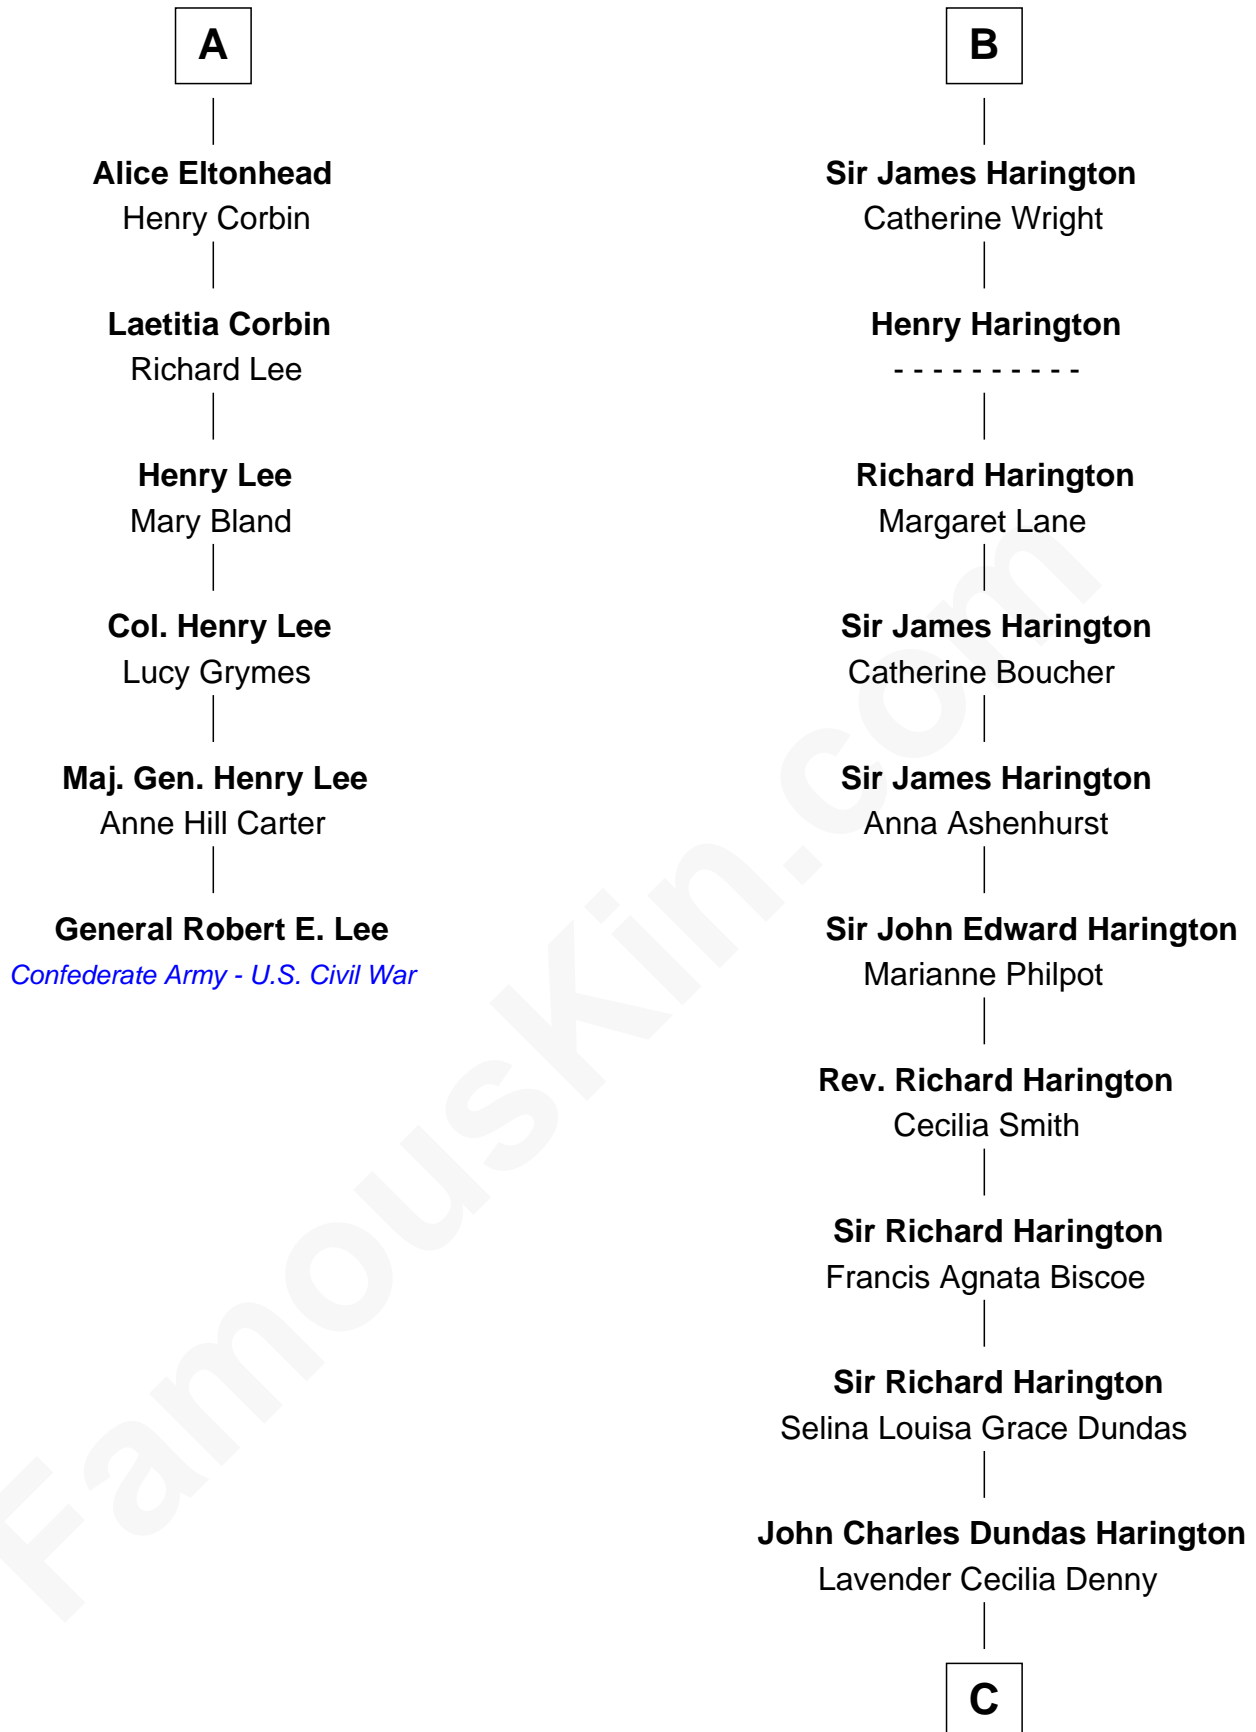

FamousKin.com Relationship Chart of

General Robert E. Lee

Confederate Army - U.S. Civil War

12th cousin 6 times removed of

Kit Harington

TV Actor - "Game of Thrones"

Sir Robert Goushill

Elizabeth Fitzalan