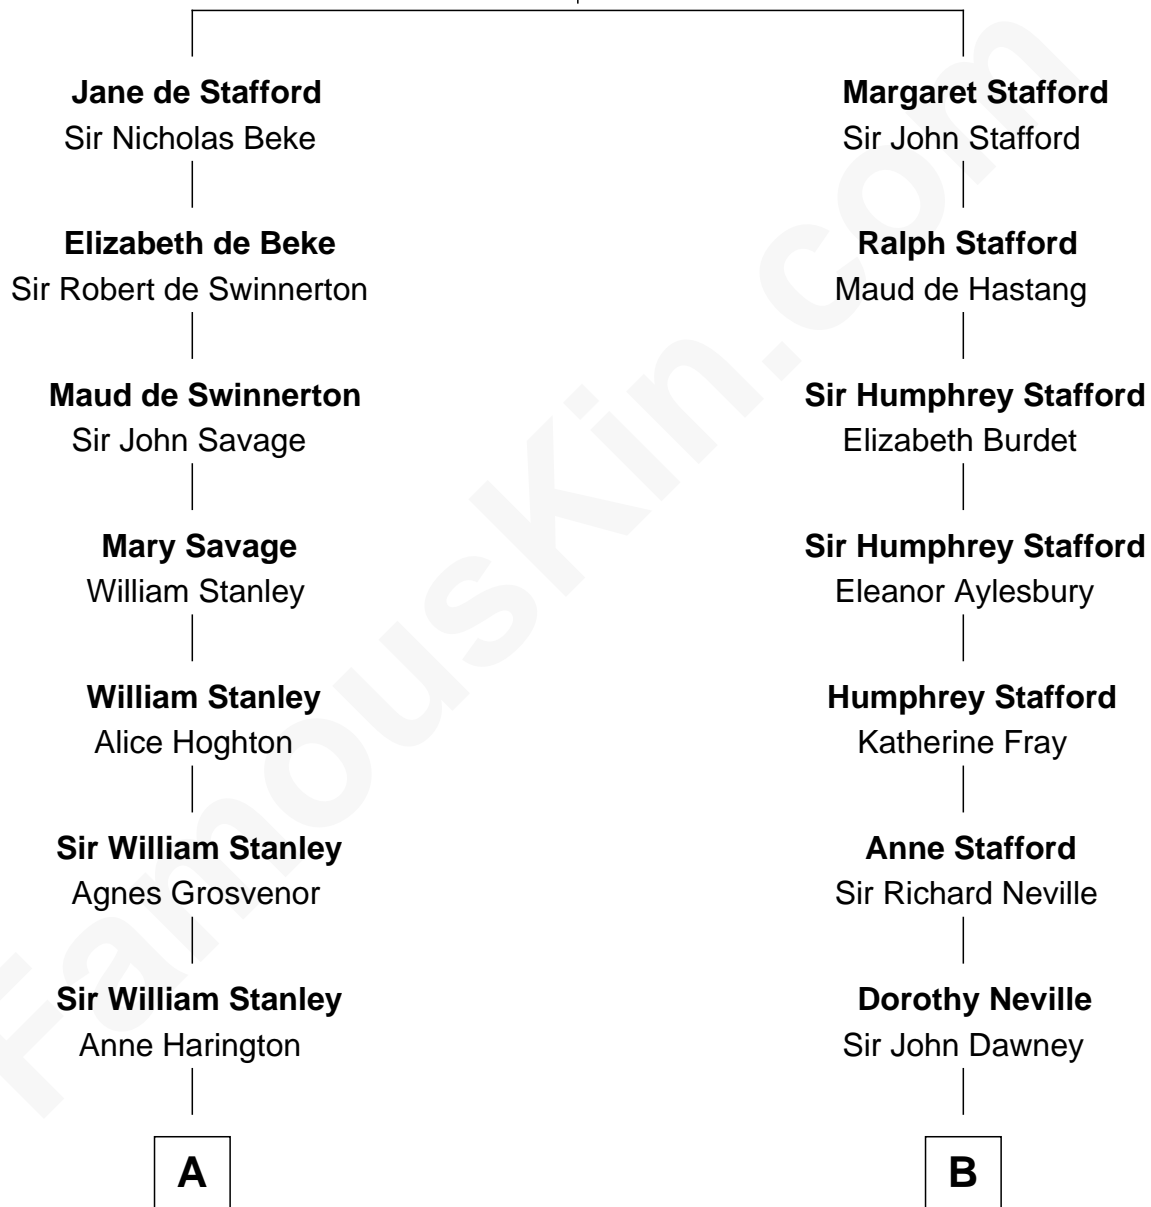

FamousKin.com Relationship Chart of

General Robert E. Lee

Confederate Army - U.S. Civil War

15th cousin 5 times removed of

William H. Macy

TV and Movie Actor

Ralph de Stafford
Katherine de Hastang

C

Horace Benjamin Everitt
Martha Leticia Roberts

Mary Lois Everitt
Clement Overstreet

Lois Elizabeth Overstreet
William Hall Macy

William H. Macy
TV and Movie Actor

FamousKin.com