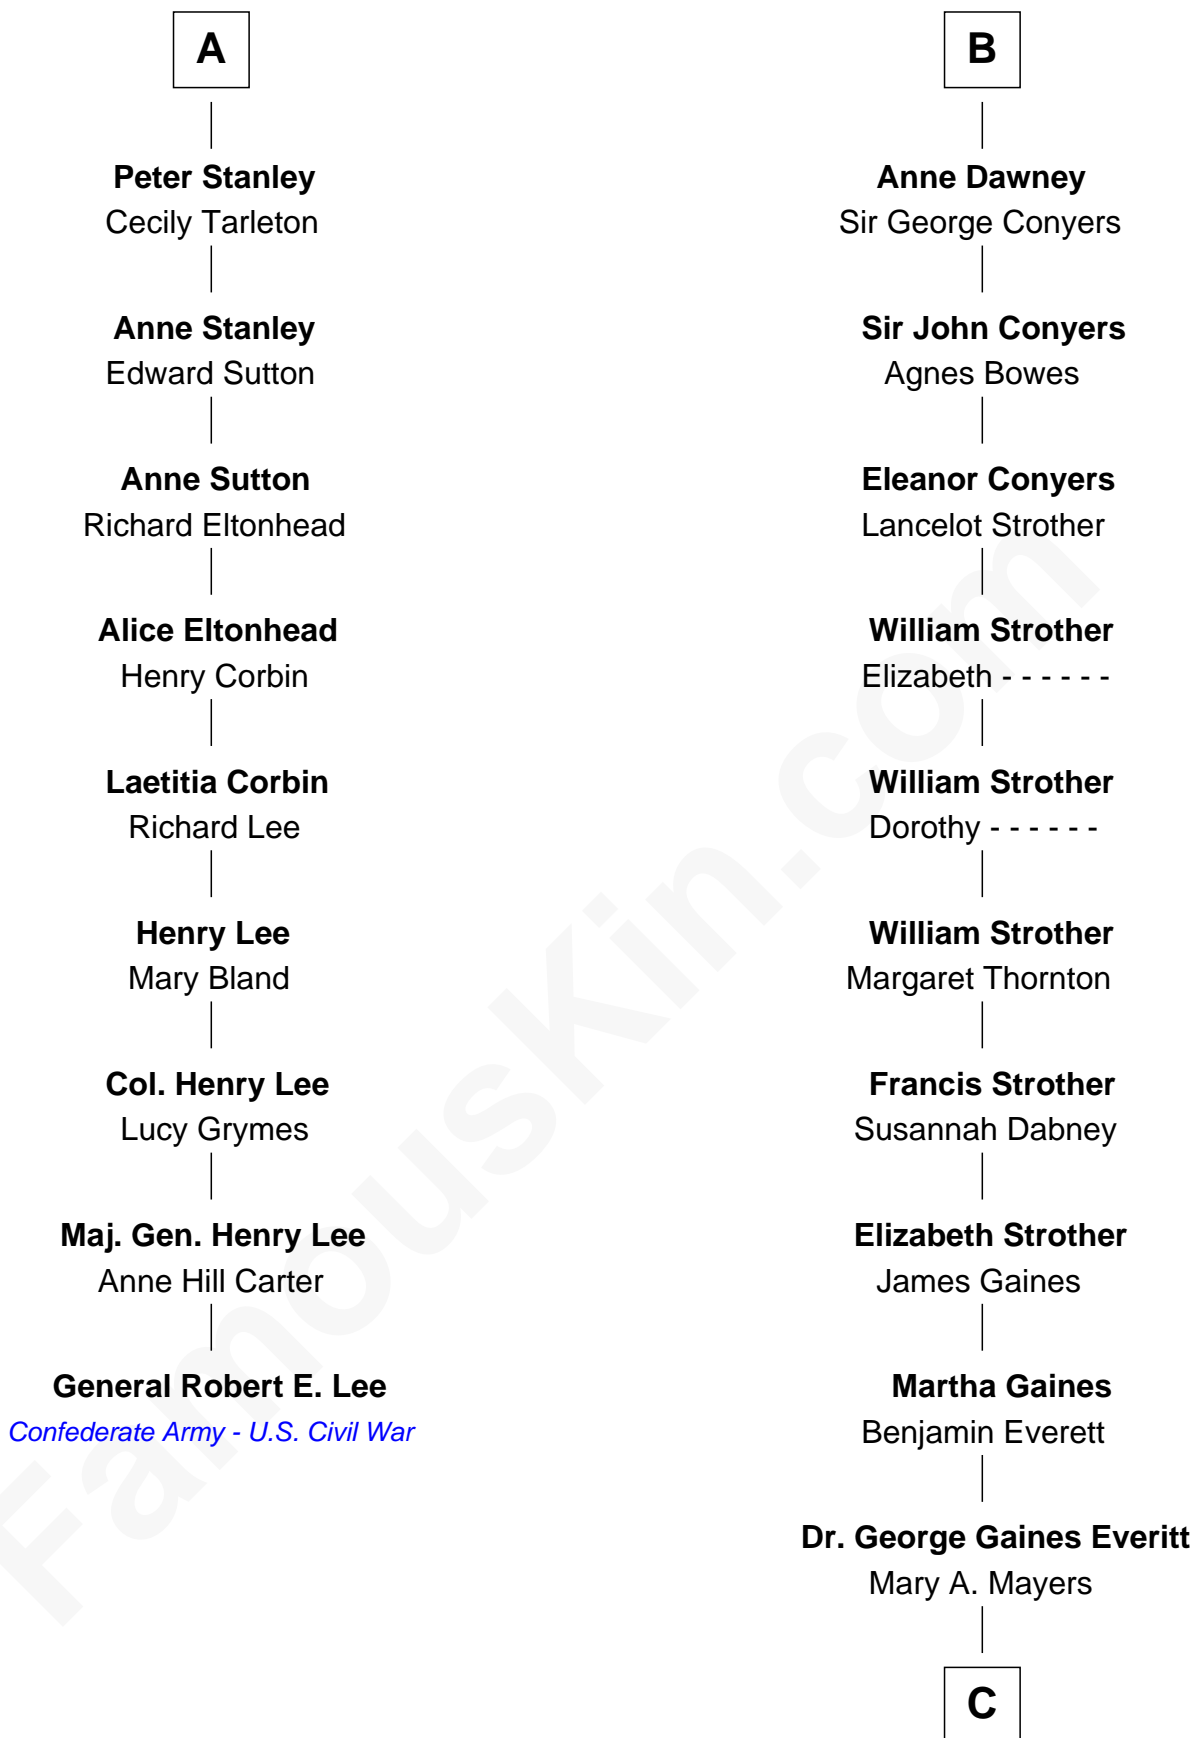

FamousKin.com Relationship Chart of

General Robert E. Lee

Confederate Army - U.S. Civil War

15th cousin 5 times removed of

William H. Macy

TV and Movie Actor

Ralph de Stafford
Katherine de Hastang

C

Horace Benjamin Everitt
Martha Leticia Roberts

Mary Lois Everitt
Clement Overstreet

Lois Elizabeth Overstreet
William Hall Macy

William H. Macy
TV and Movie Actor

FamousKin.com