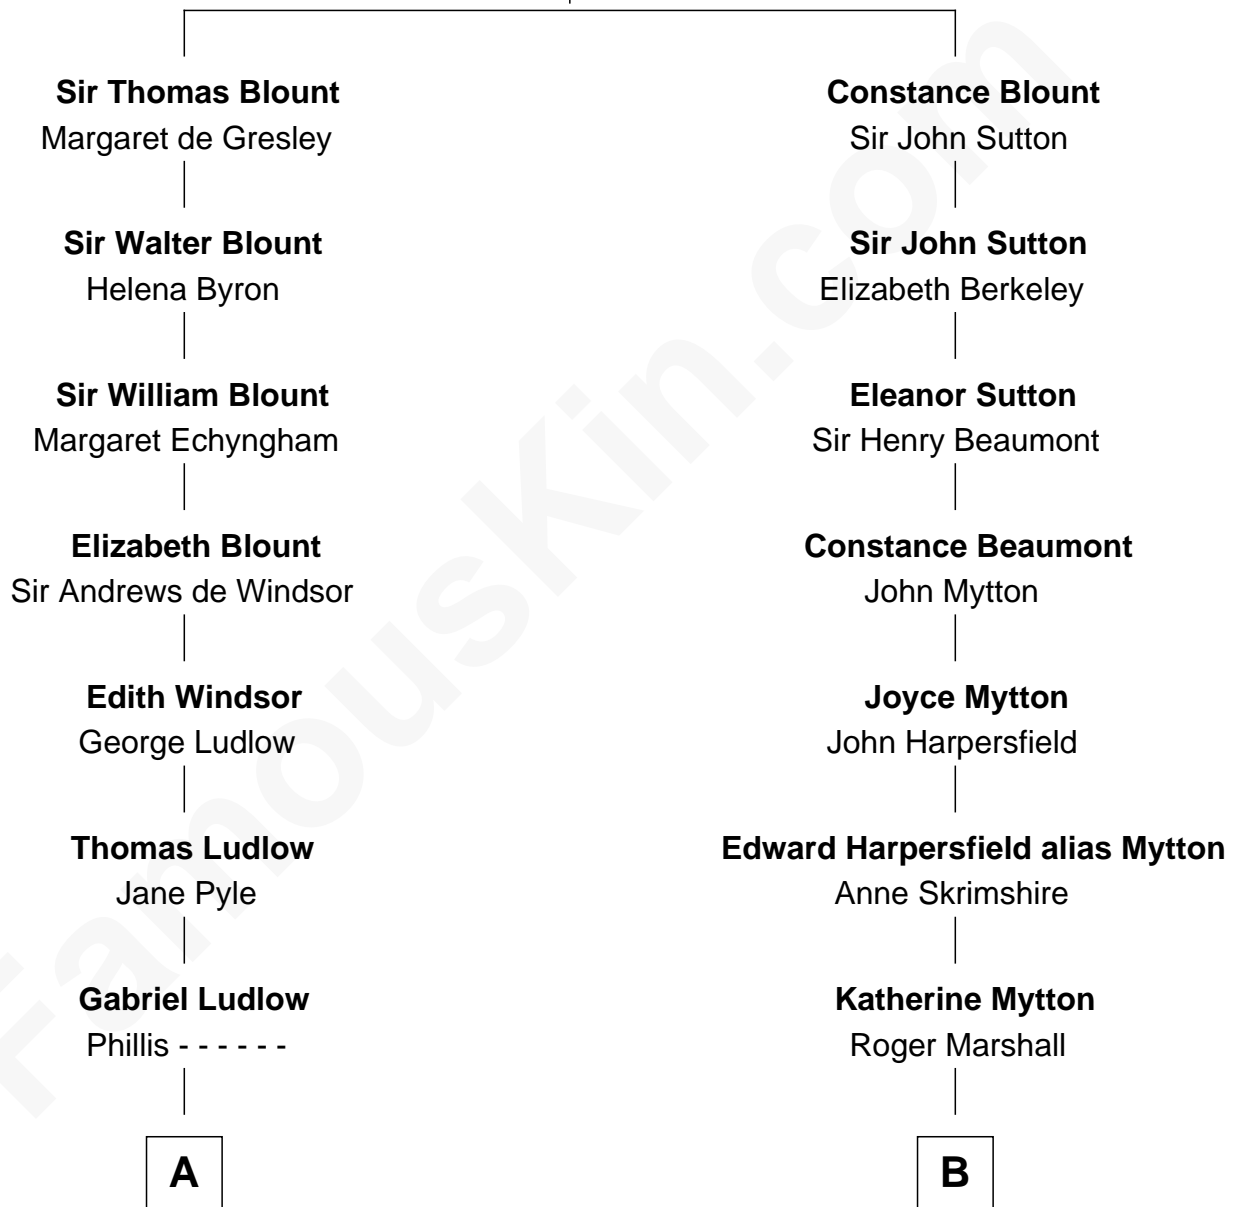

# FamousKin.com Relationship Chart of

**General Robert E. Lee**

*Confederate Army - U.S. Civil War*

12th cousin 7 times removed of

**Gerald Ford**

*38th U.S. President*

**Sir Walter Blount**

Sancha de Ayala

**C**

**Adele Augusta Ayer**  
Levi Addison Gardner

**Dorothy Ayer Gardner**  
Leslie Lynch King

**Gerald Ford**  
*38th U.S. President*

FamousKin.com