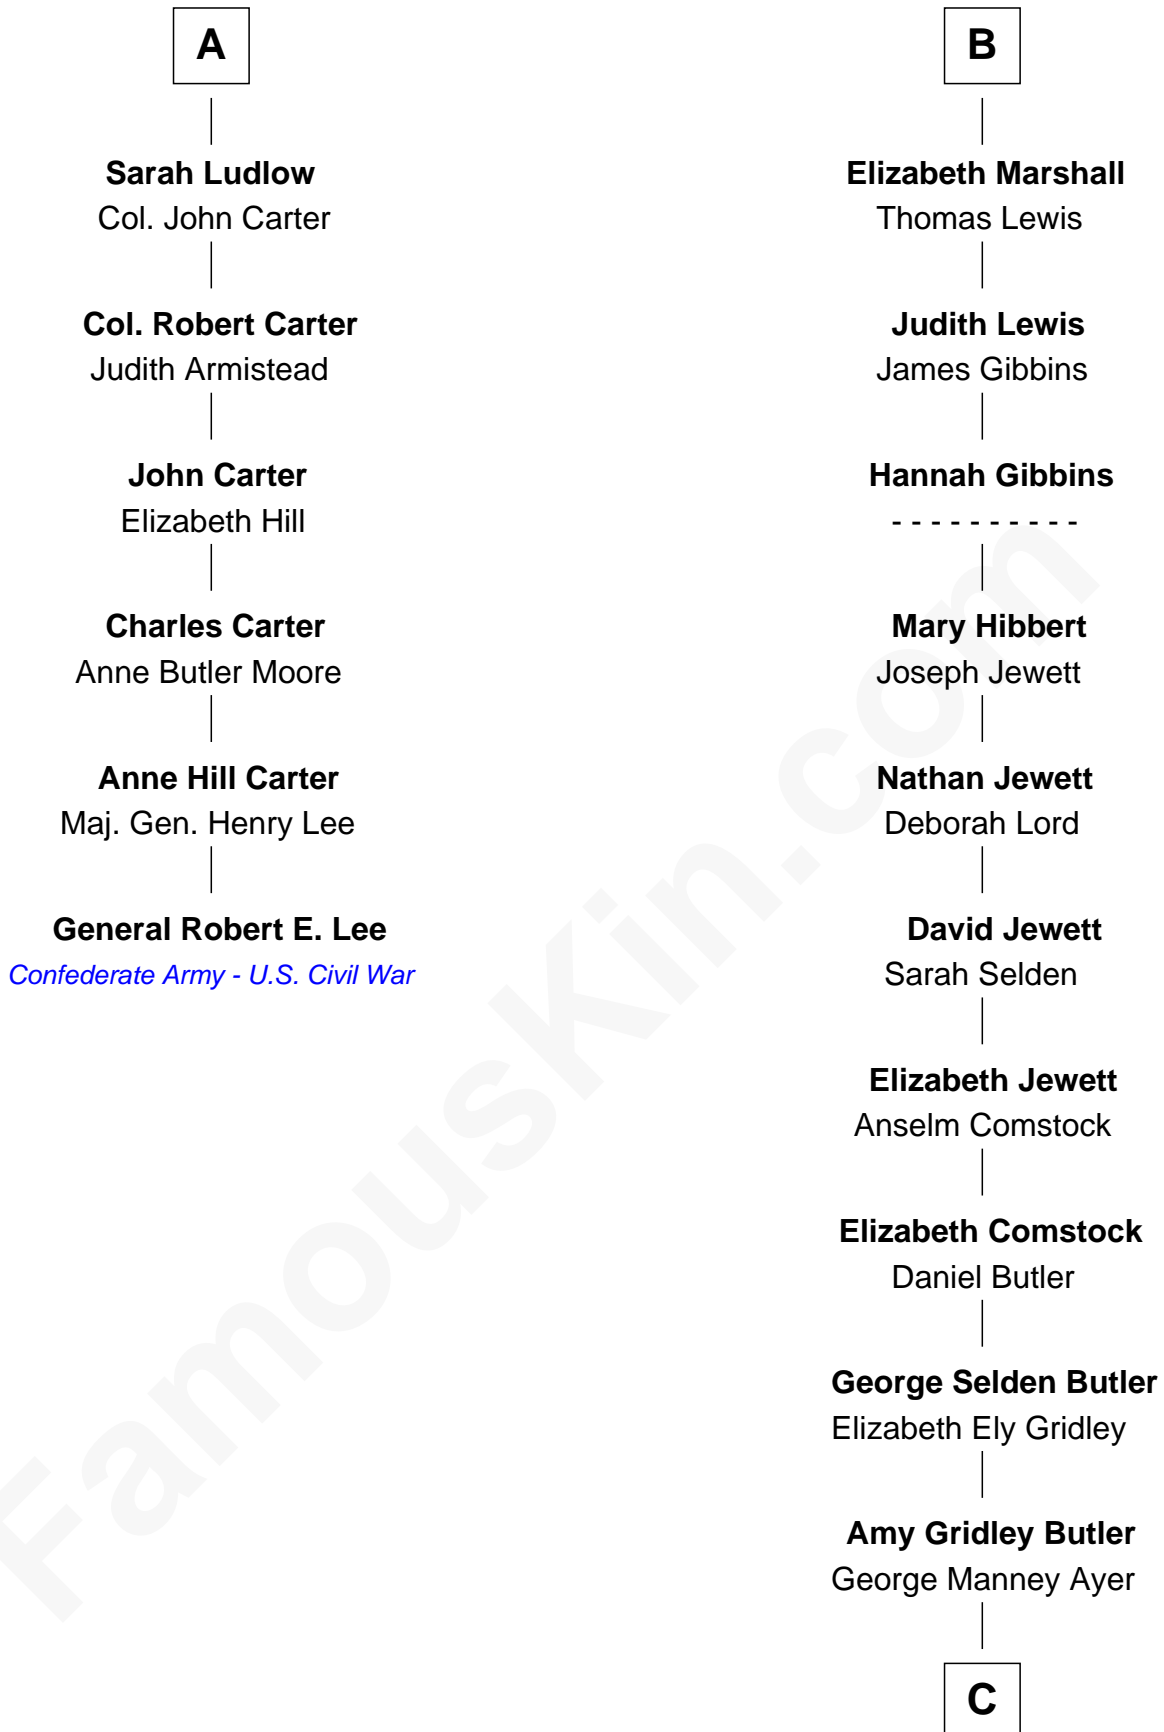

# FamousKin.com Relationship Chart of

**General Robert E. Lee**

*Confederate Army - U.S. Civil War*

12th cousin 7 times removed of

**Gerald Ford**

*38th U.S. President*

**Sir Walter Blount**

Sancha de Ayala

**C**

**Adele Augusta Ayer**  
Levi Addison Gardner

**Dorothy Ayer Gardner**  
Leslie Lynch King

**Gerald Ford**  
*38th U.S. President*

FamousKin.com