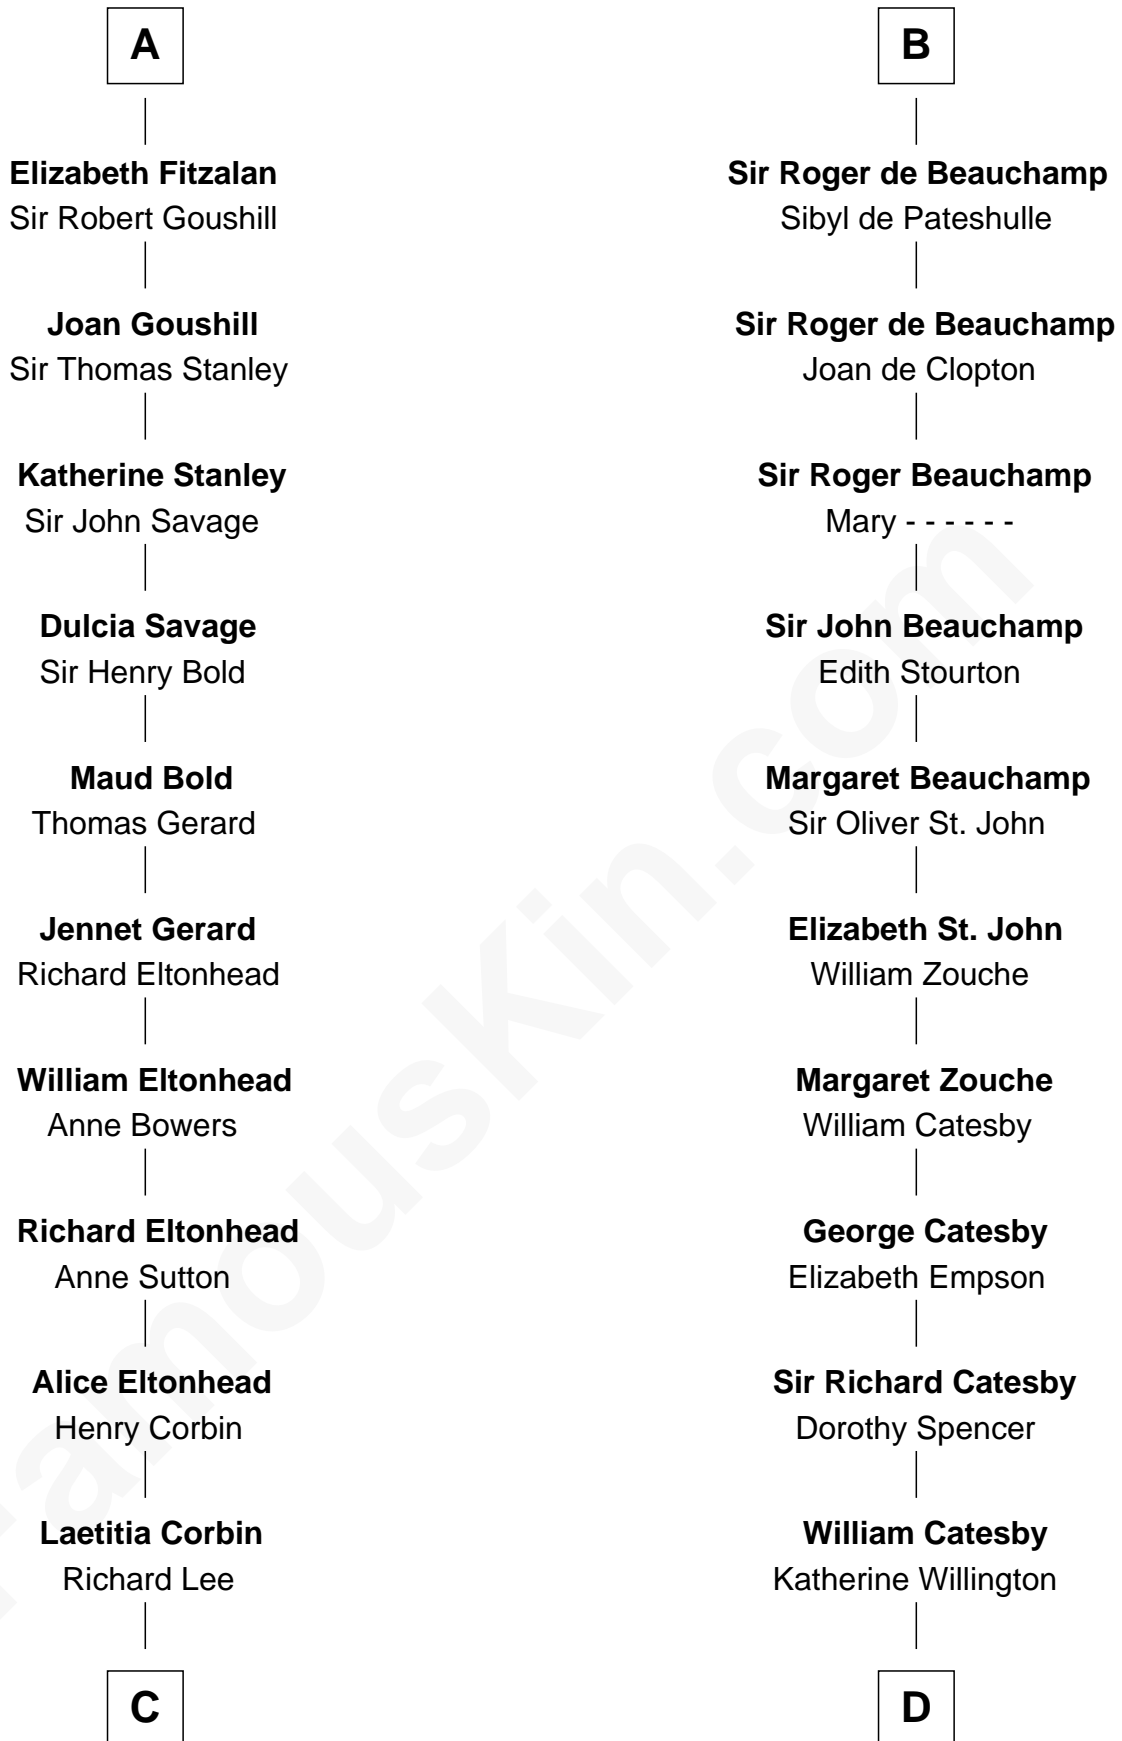

FamousKin.com Relationship Chart of

General Robert E. Lee

Confederate Army - U.S. Civil War

18th cousin 2 times removed of

Robert Catesby

Leader of Gunpowder Plot

C

Henry Lee
Mary Bland

Col. Henry Lee
Lucy Grymes

Maj. Gen. Henry Lee
Anne Hill Carter

General Robert E. Lee
Confederate Army - U.S. Civil War

D

Sir William Catesby
Anne Throckmorton

Robert Catesby
Leader of Gunpowder Plot

FamousKin.com