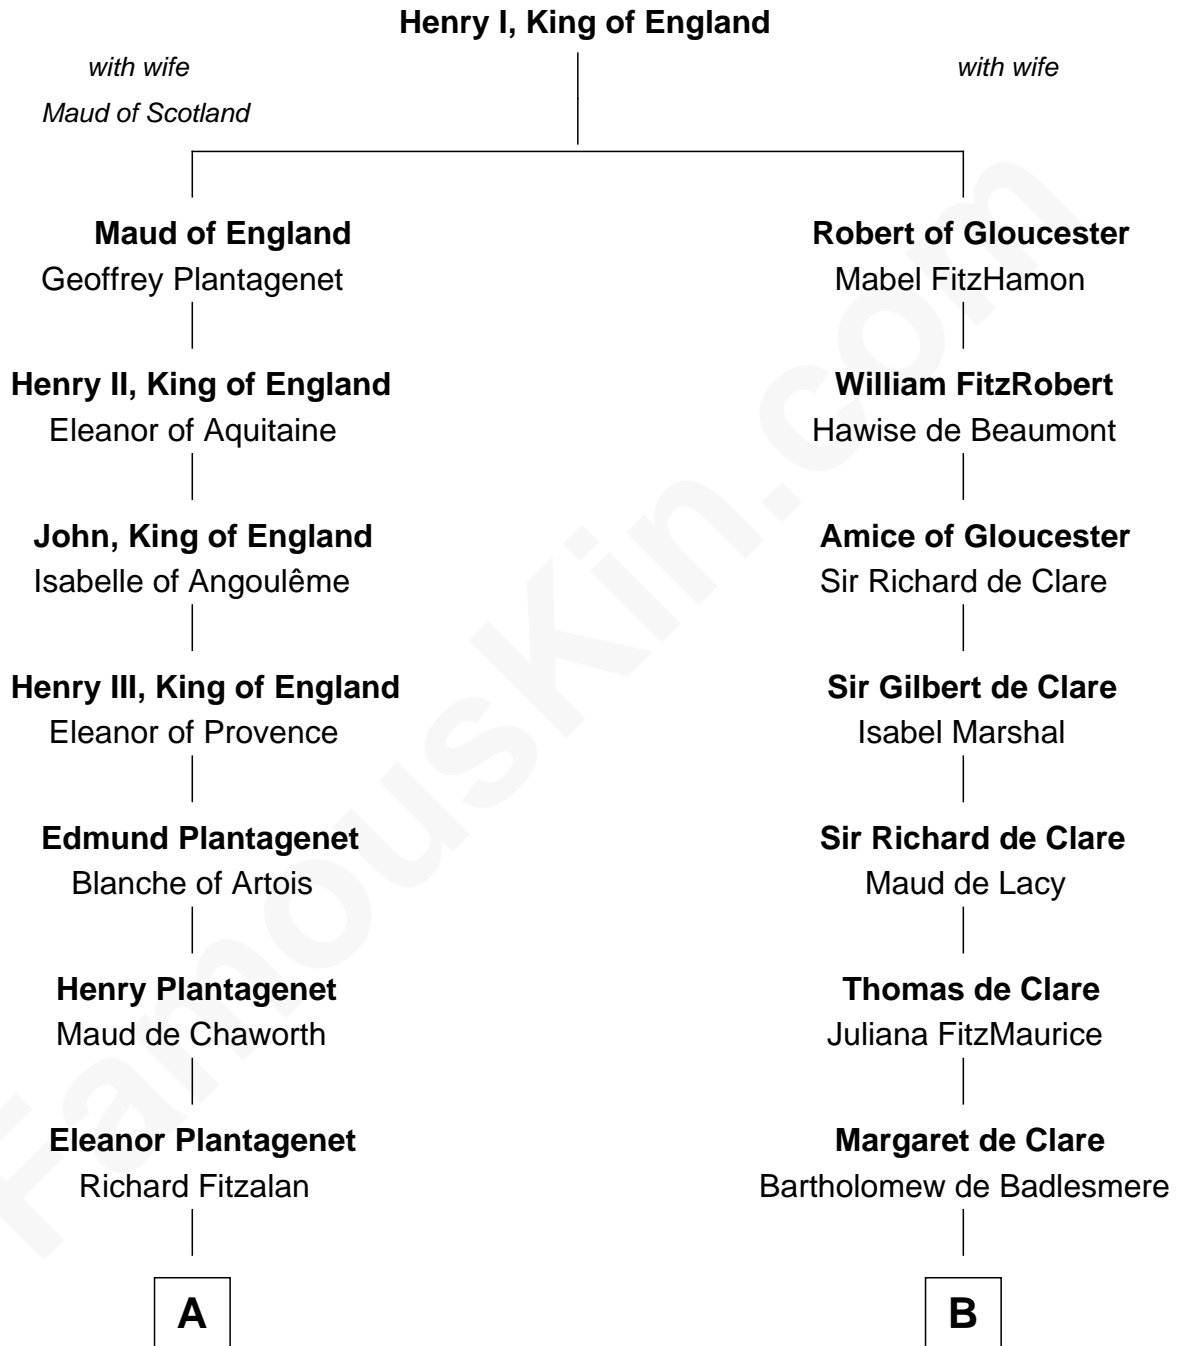

FamousKin.com Relationship Chart of

General Robert E. Lee

Confederate Army - U.S. Civil War

17th cousin 4 times removed of

Robert Catesby

Leader of Gunpowder Plot

C

—
Laetitia Corbin

Richard Lee

—
Henry Lee

Mary Bland

—
Col. Henry Lee

Lucy Grymes

—
Maj. Gen. Henry Lee

Anne Hill Carter

—
General Robert E. Lee