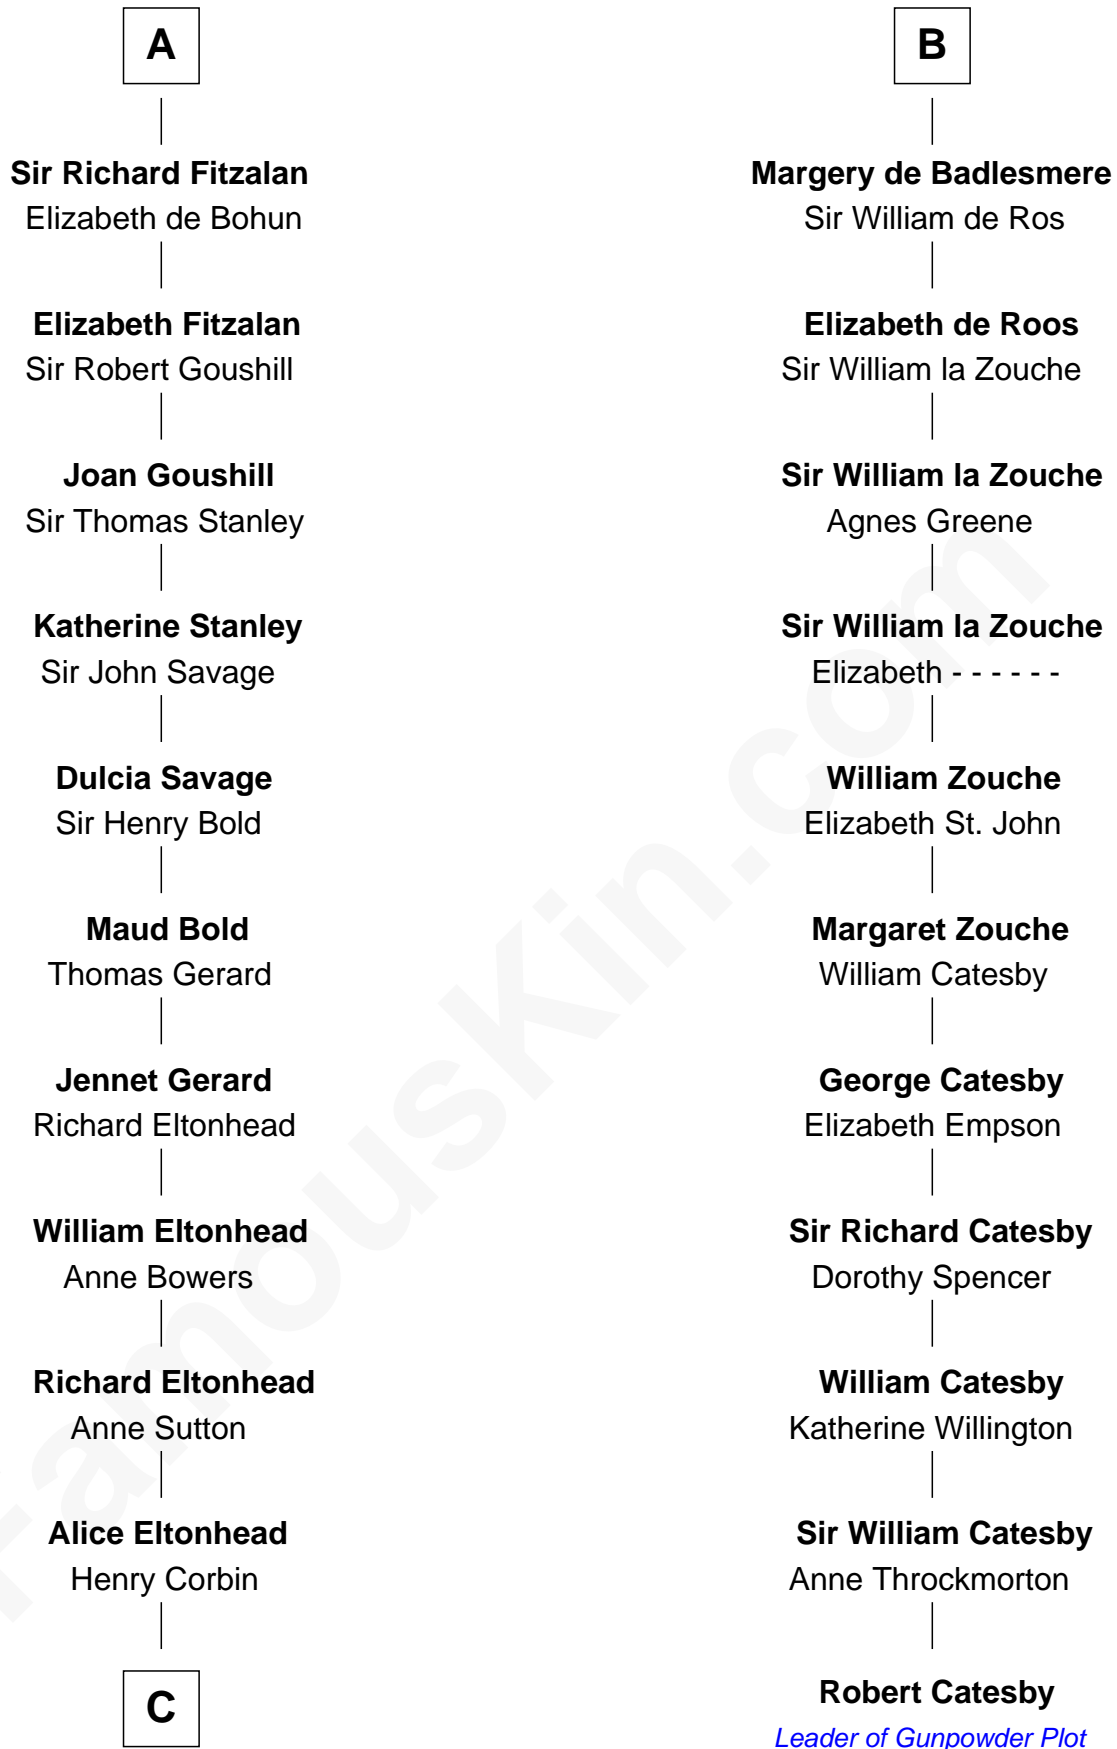

FamousKin.com Relationship Chart of

General Robert E. Lee

Confederate Army - U.S. Civil War

17th cousin 4 times removed of

Robert Catesby

Leader of Gunpowder Plot

C

—
Laetitia Corbin

Richard Lee

—
Henry Lee

Mary Bland

—
Col. Henry Lee

Lucy Grymes

—
Maj. Gen. Henry Lee

Anne Hill Carter

—
General Robert E. Lee