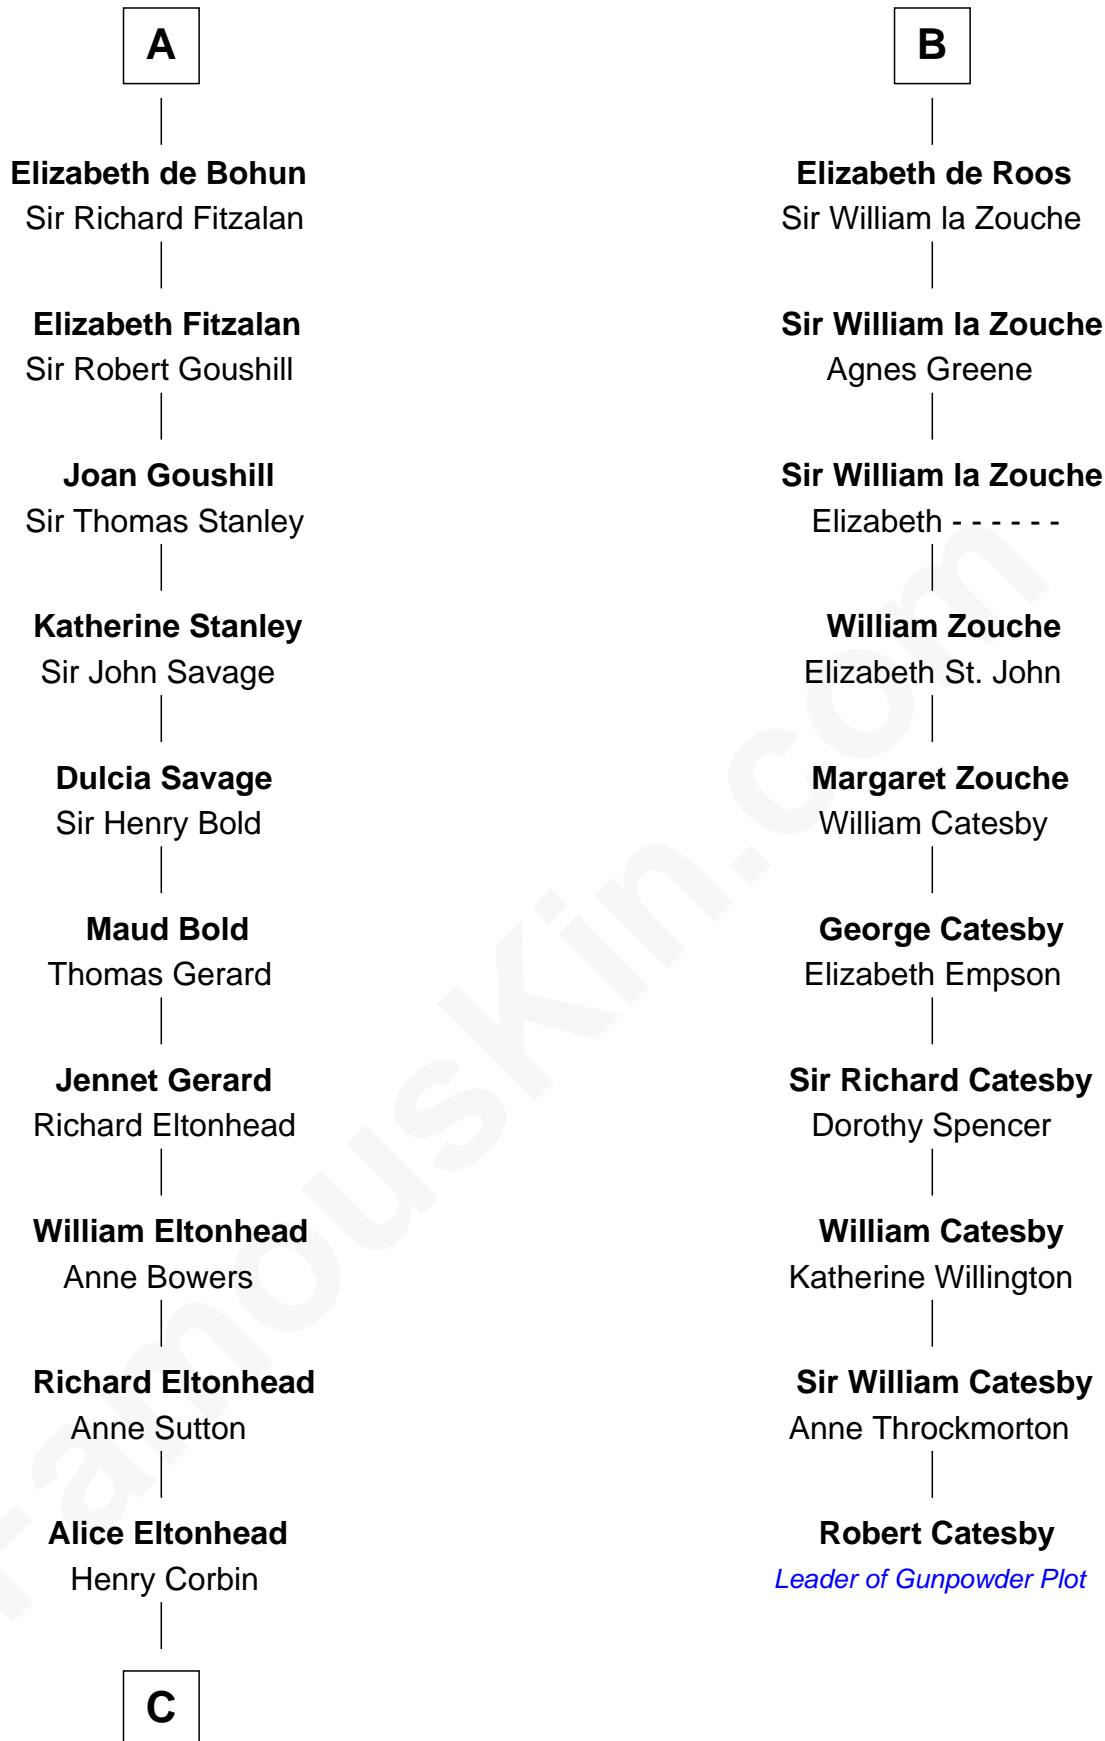

# FamousKin.com Relationship Chart of

**General Robert E. Lee**

*Confederate Army - U.S. Civil War*

16th cousin 5 times removed of

**Robert Catesby**

*Leader of Gunpowder Plot*

**Gerald de Windsor**

*Nest ferch Rhys*

Alice de Montgomery

**Gerald FitzMaurice**

Eve de Bermingham

**Maurice FitzGerald**

Juliana - - - - -

**Maurice FitzGerald**

Maud de Prendergast

**Juliana FitzMaurice**

Thomas de Clare

**Margaret de Clare**

Bartholomew de Badlesmere

**Margery de Badlesmere**

Sir William de Ros

**B**

**C**

—  
**Laetitia Corbin**