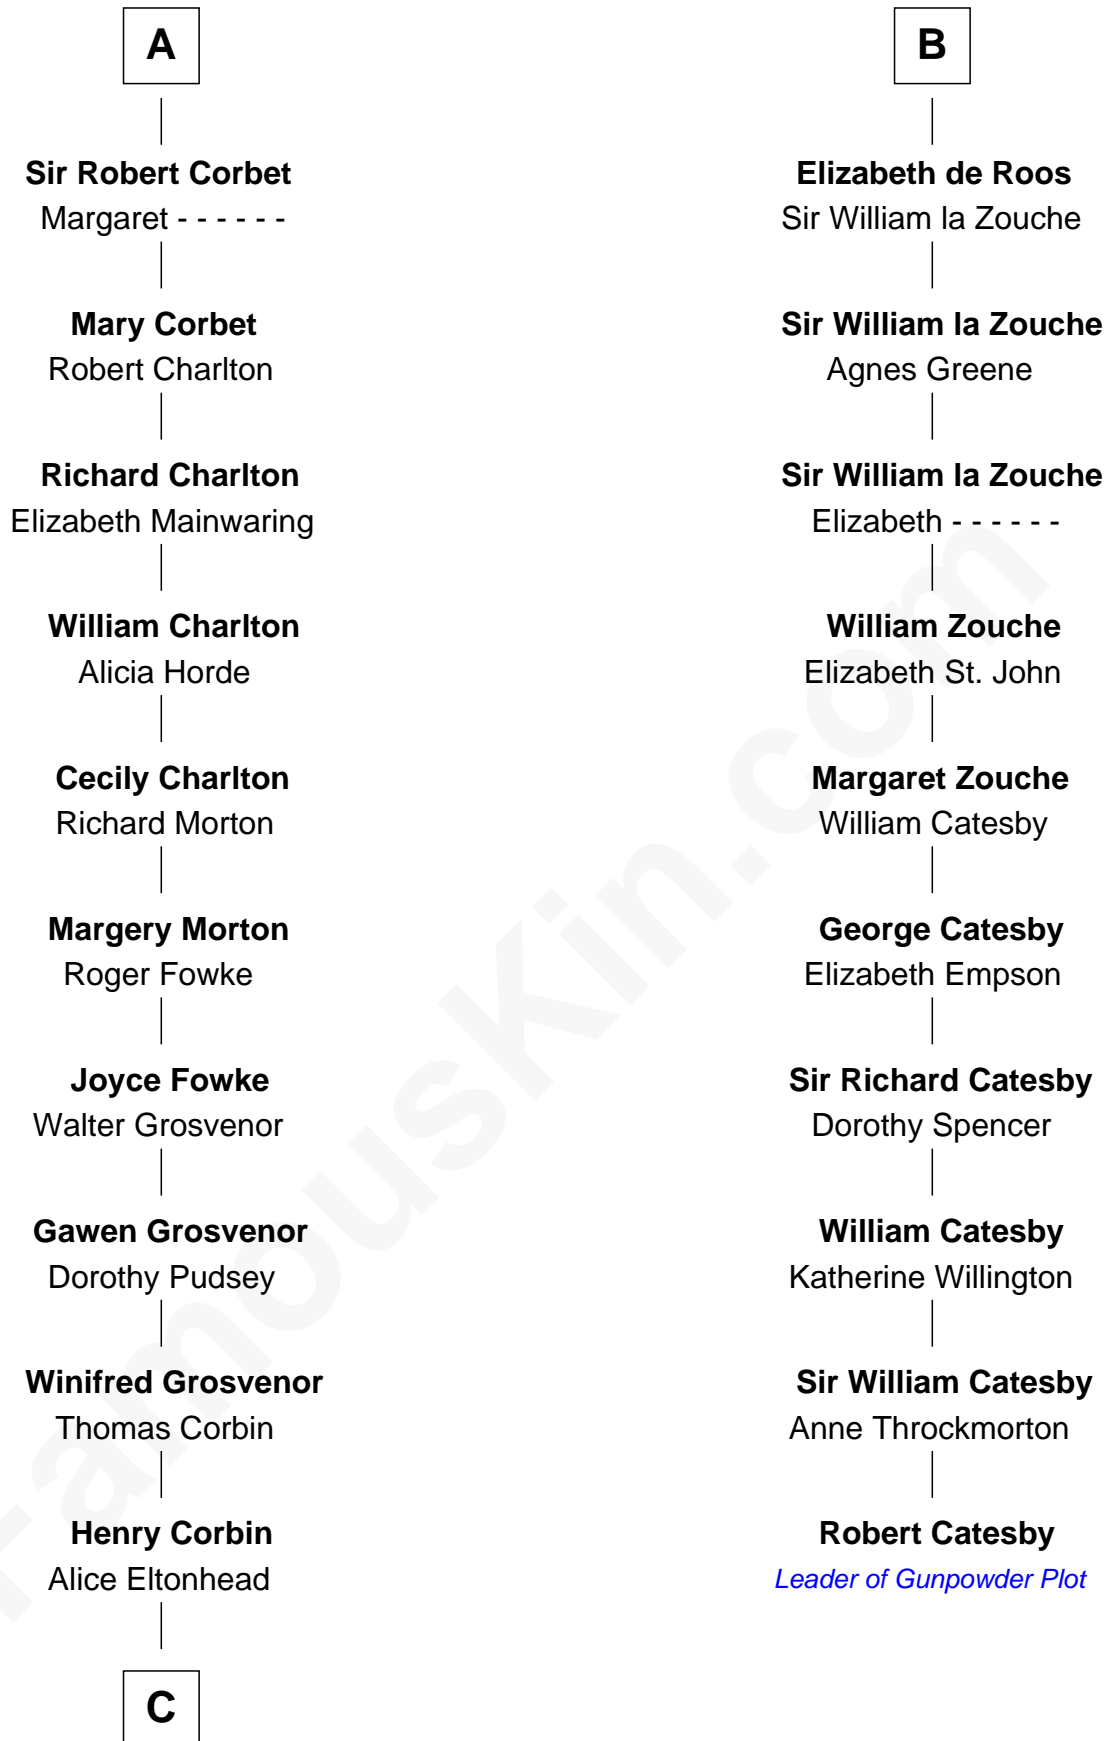

FamousKin.com Relationship Chart of

General Robert E. Lee

Confederate Army - U.S. Civil War

16th cousin 5 times removed of

Robert Catesby

Leader of Gunpowder Plot

James de St. Hilary

Aveline - - - - -