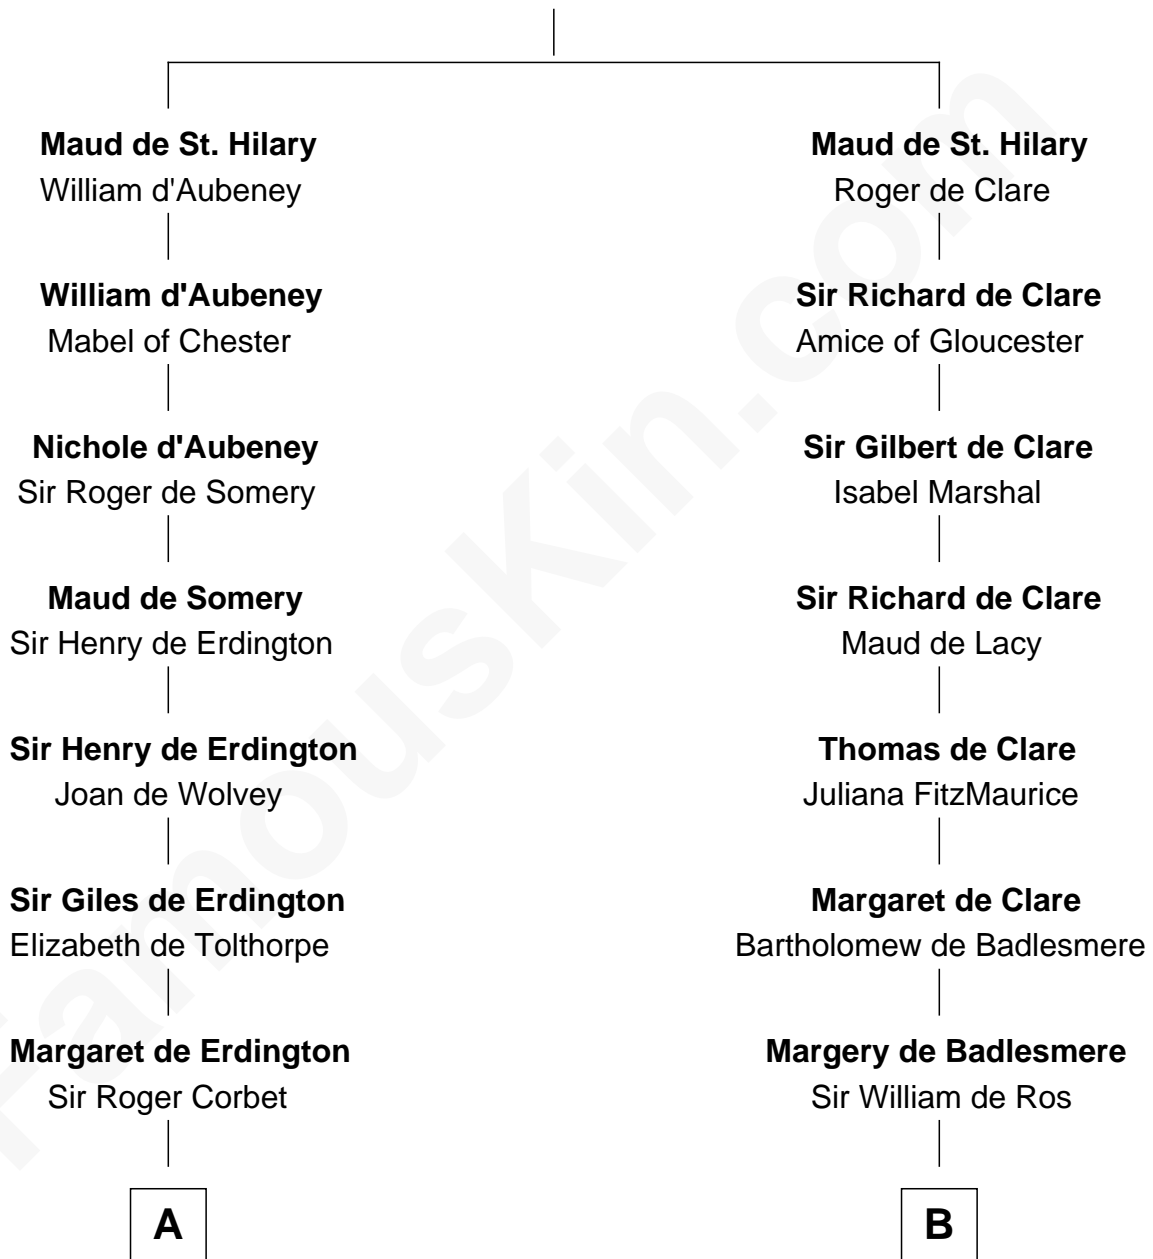

FamousKin.com Relationship Chart of

General Robert E. Lee

Confederate Army - U.S. Civil War

16th cousin 5 times removed of

Robert Catesby

Leader of Gunpowder Plot

James de St. Hilary

Aveline - - - - -

C

—
Laetitia Corbin

Richard Lee

—
Henry Lee

Mary Bland

—
Col. Henry Lee

Lucy Grymes

—
Maj. Gen. Henry Lee

Anne Hill Carter

—
General Robert E. Lee

Confederate Army - U.S. Civil War

FamousKin.com