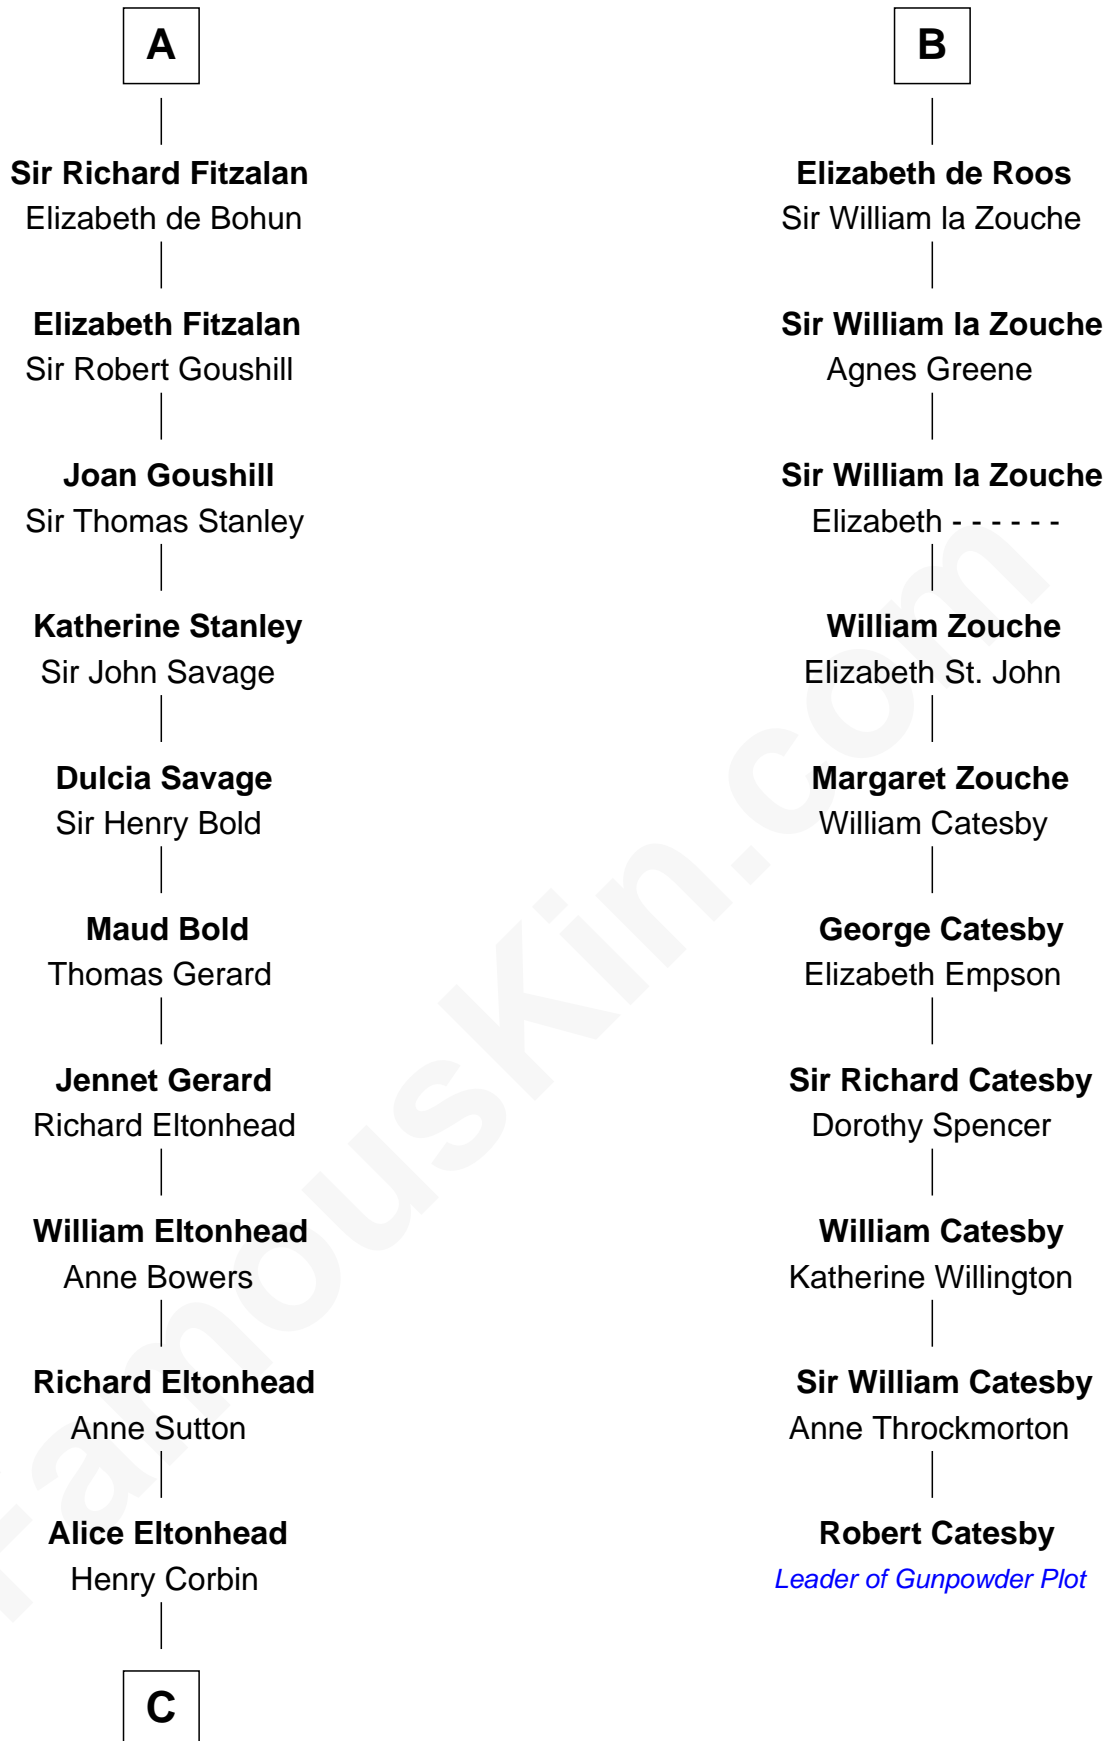

## Relationship Chart of

**General Robert E. Lee**

*Confederate Army - U.S. Civil War*

16th cousin 5 times removed of

**Robert Catesby**

*Leader of Gunpowder Plot*

**Richard Fitzgilbert de Clare**

Adeliza de Meschines