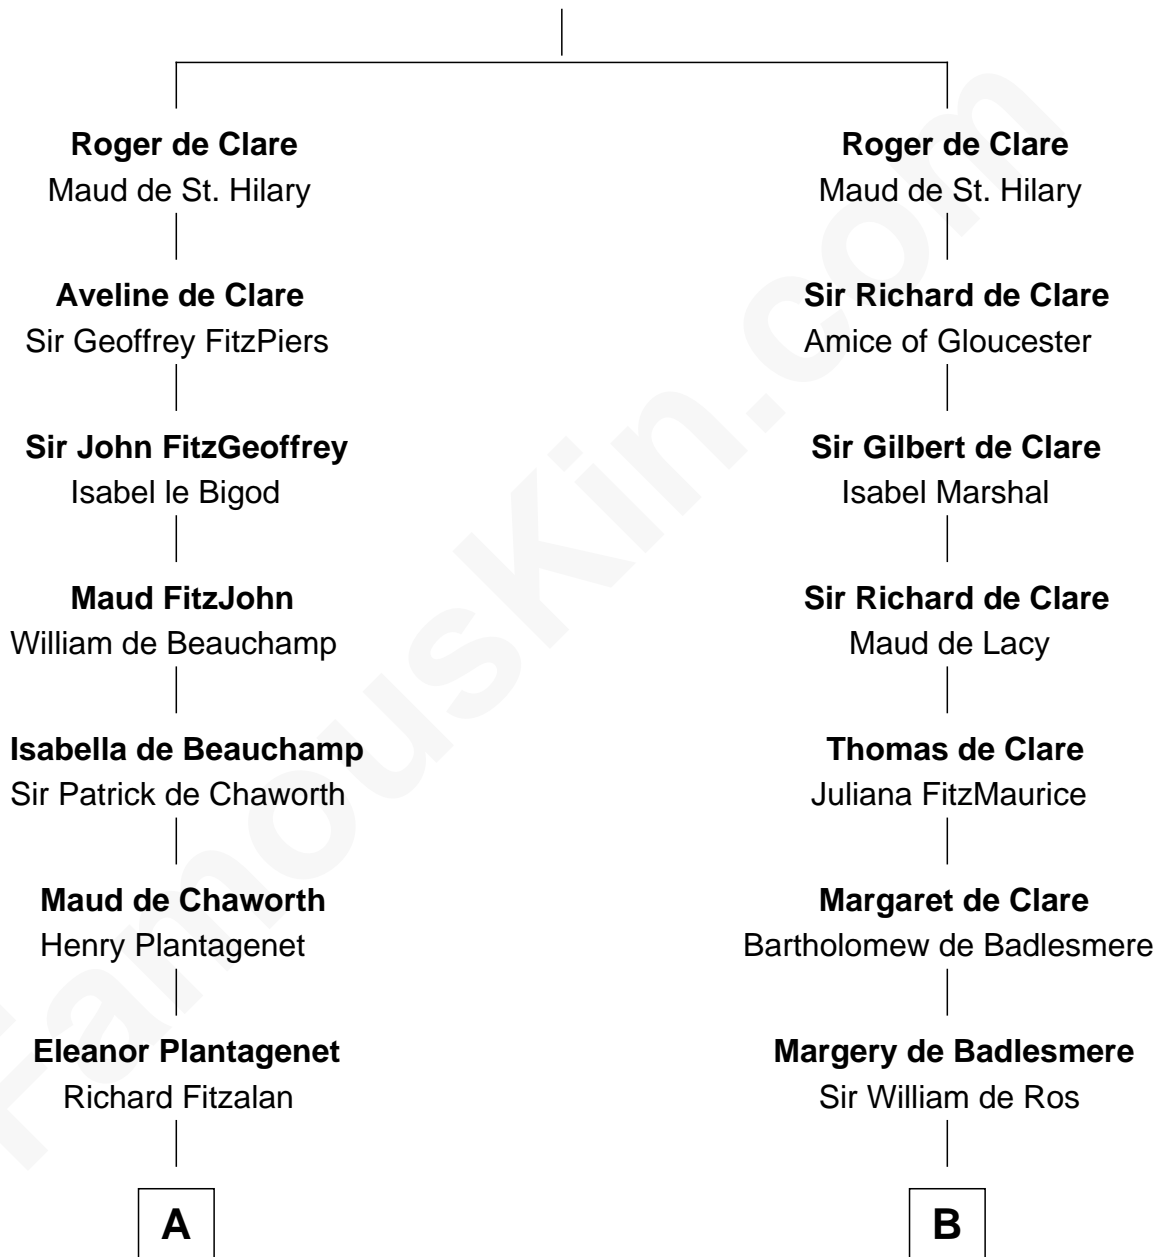

## Relationship Chart of

**General Robert E. Lee**

*Confederate Army - U.S. Civil War*

16th cousin 5 times removed of

**Robert Catesby**

*Leader of Gunpowder Plot*

**Richard Fitzgilbert de Clare**

Adeliza de Meschines

**C**

—  
**Laetitia Corbin**

Richard Lee

—  
**Henry Lee**

Mary Bland

—  
**Col. Henry Lee**

Lucy Grymes

—  
**Maj. Gen. Henry Lee**

Anne Hill Carter

—  
**General Robert E. Lee**

*Confederate Army - U.S. Civil War*

FamousKin.com