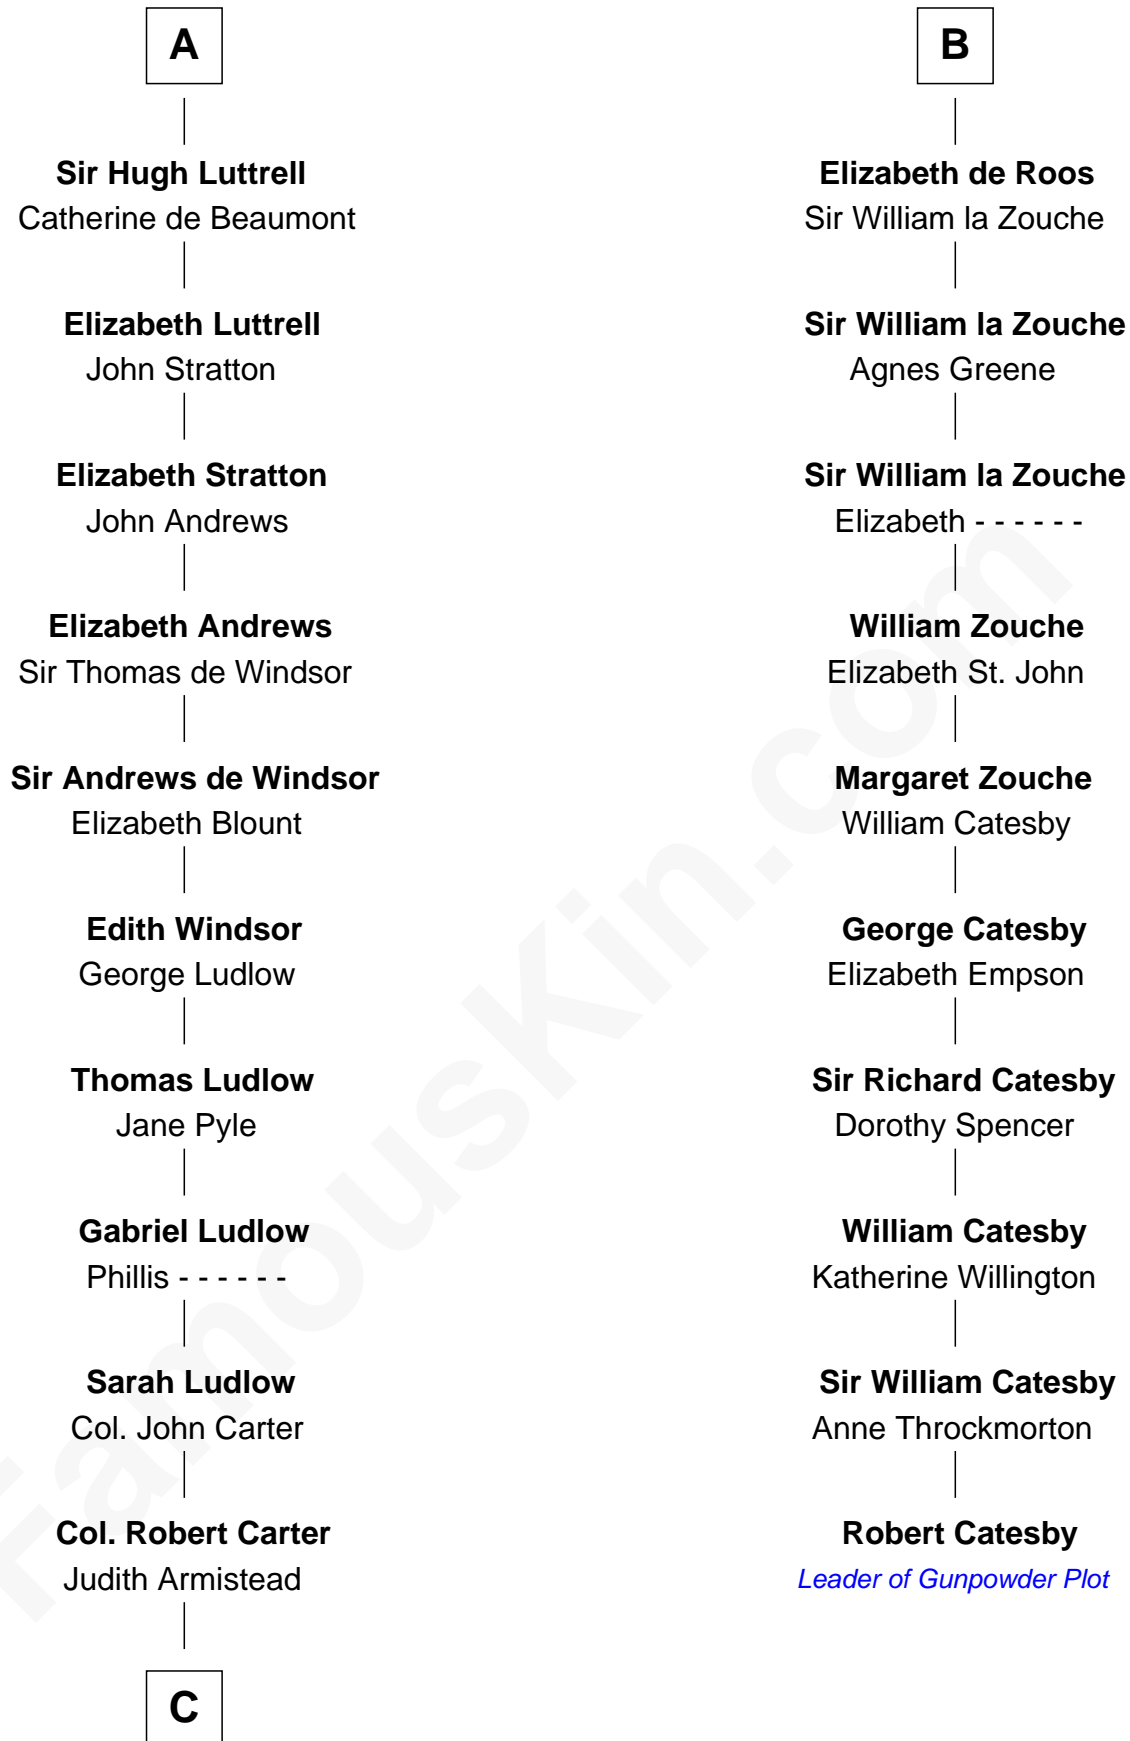

FamousKin.com Relationship Chart of

General Robert E. Lee

Confederate Army - U.S. Civil War

16th cousin 4 times removed of

Robert Catesby

Leader of Gunpowder Plot

Robert de Quincy

Orabel FitzNess

Sir Saher IV de Quincy

Margaret de Beaumont

Hawise de Quincy

Hugh de Vere

Isabel de Vere

Sir John de Courtenay

Sir Hugh de Courtenay

Eleanor le Despencer

Juliana FitzMaurice

Margaret de Clare

Bartholomew de Badlesmere

Margery de Badlesmere

Sir William de Ros

B

C

—
John Carter
Elizabeth Hill