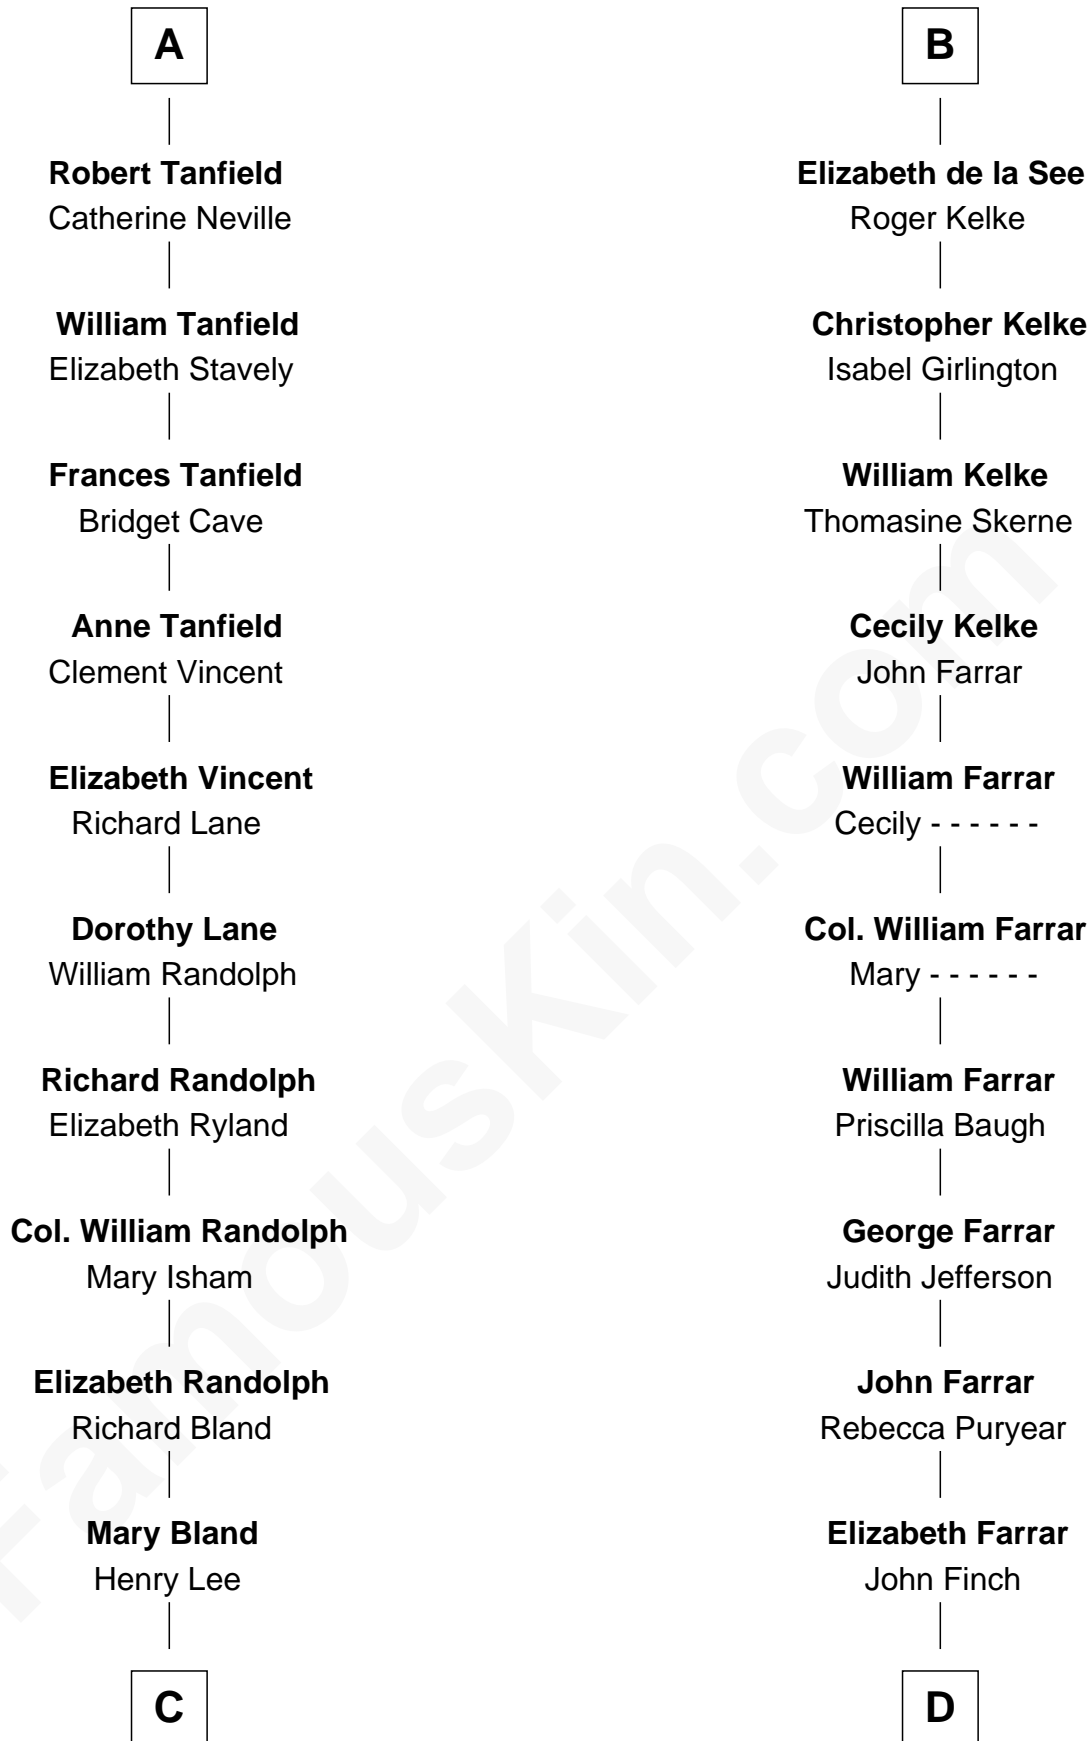

FamousKin.com Relationship Chart of

General Robert E. Lee

Confederate Army - U.S. Civil War

19th cousin 2 times removed of

Harper Lee

Author of To Kill a Mockingbird

C

Col. Henry Lee