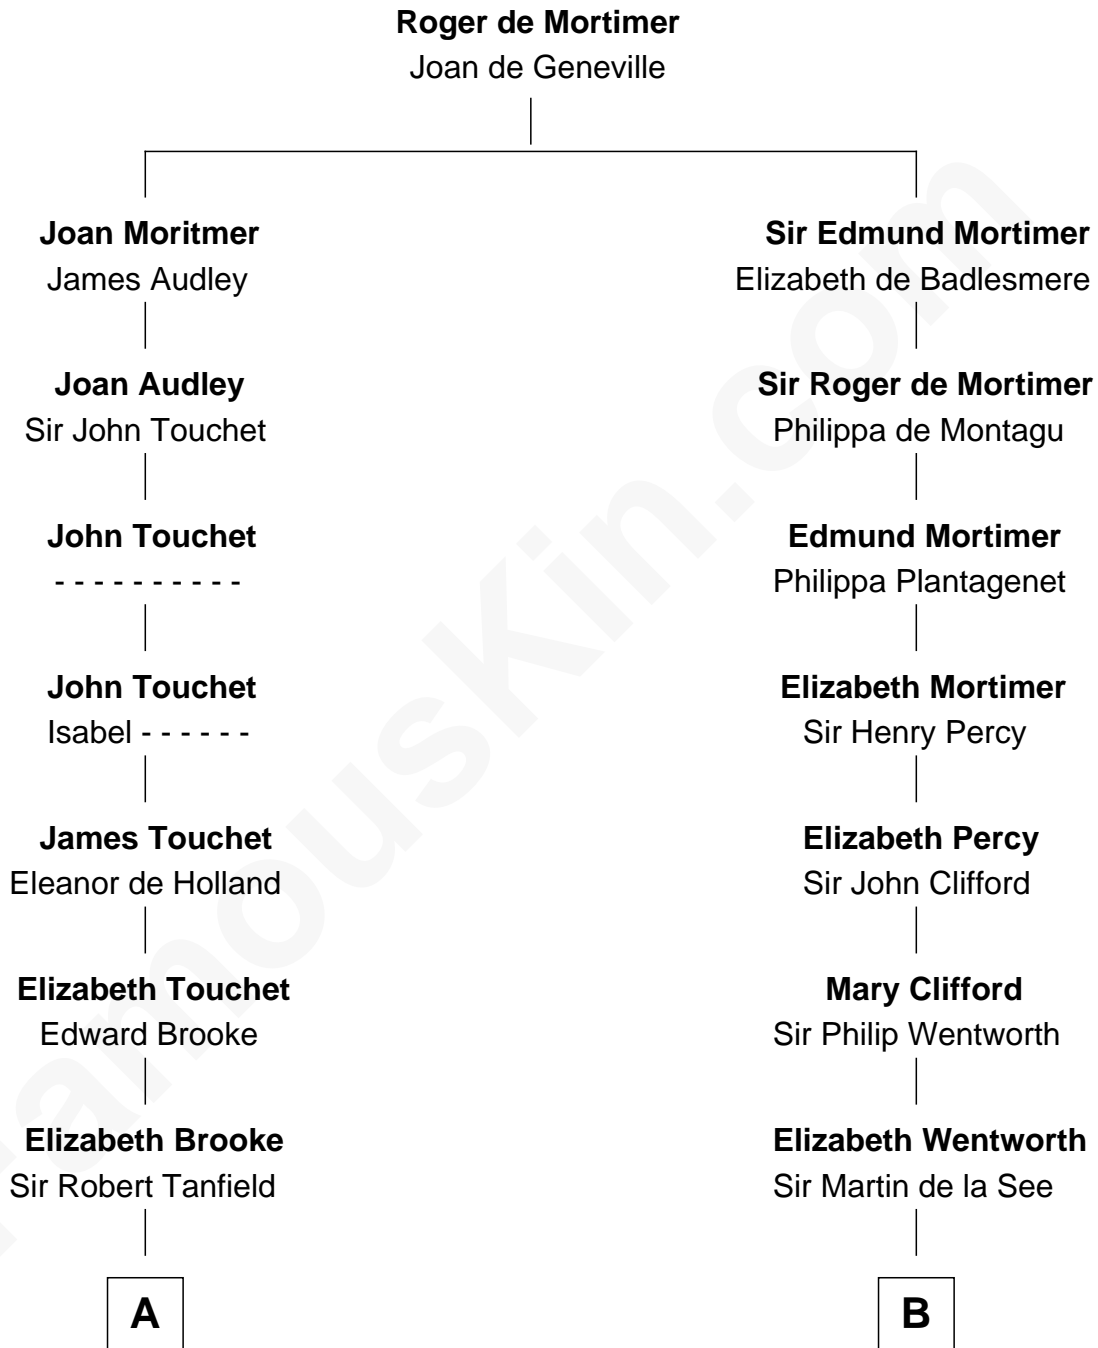

FamousKin.com Relationship Chart of

General Robert E. Lee

Confederate Army - U.S. Civil War

19th cousin 2 times removed of

Harper Lee

Author of To Kill a Mockingbird

C

Col. Henry Lee

Lucy Grymes

Maj. Gen. Henry Lee

Anne Hill Carter

General Robert E. Lee

Confederate Army - U.S. Civil War

D

John Farrar Finch

Frances Smith