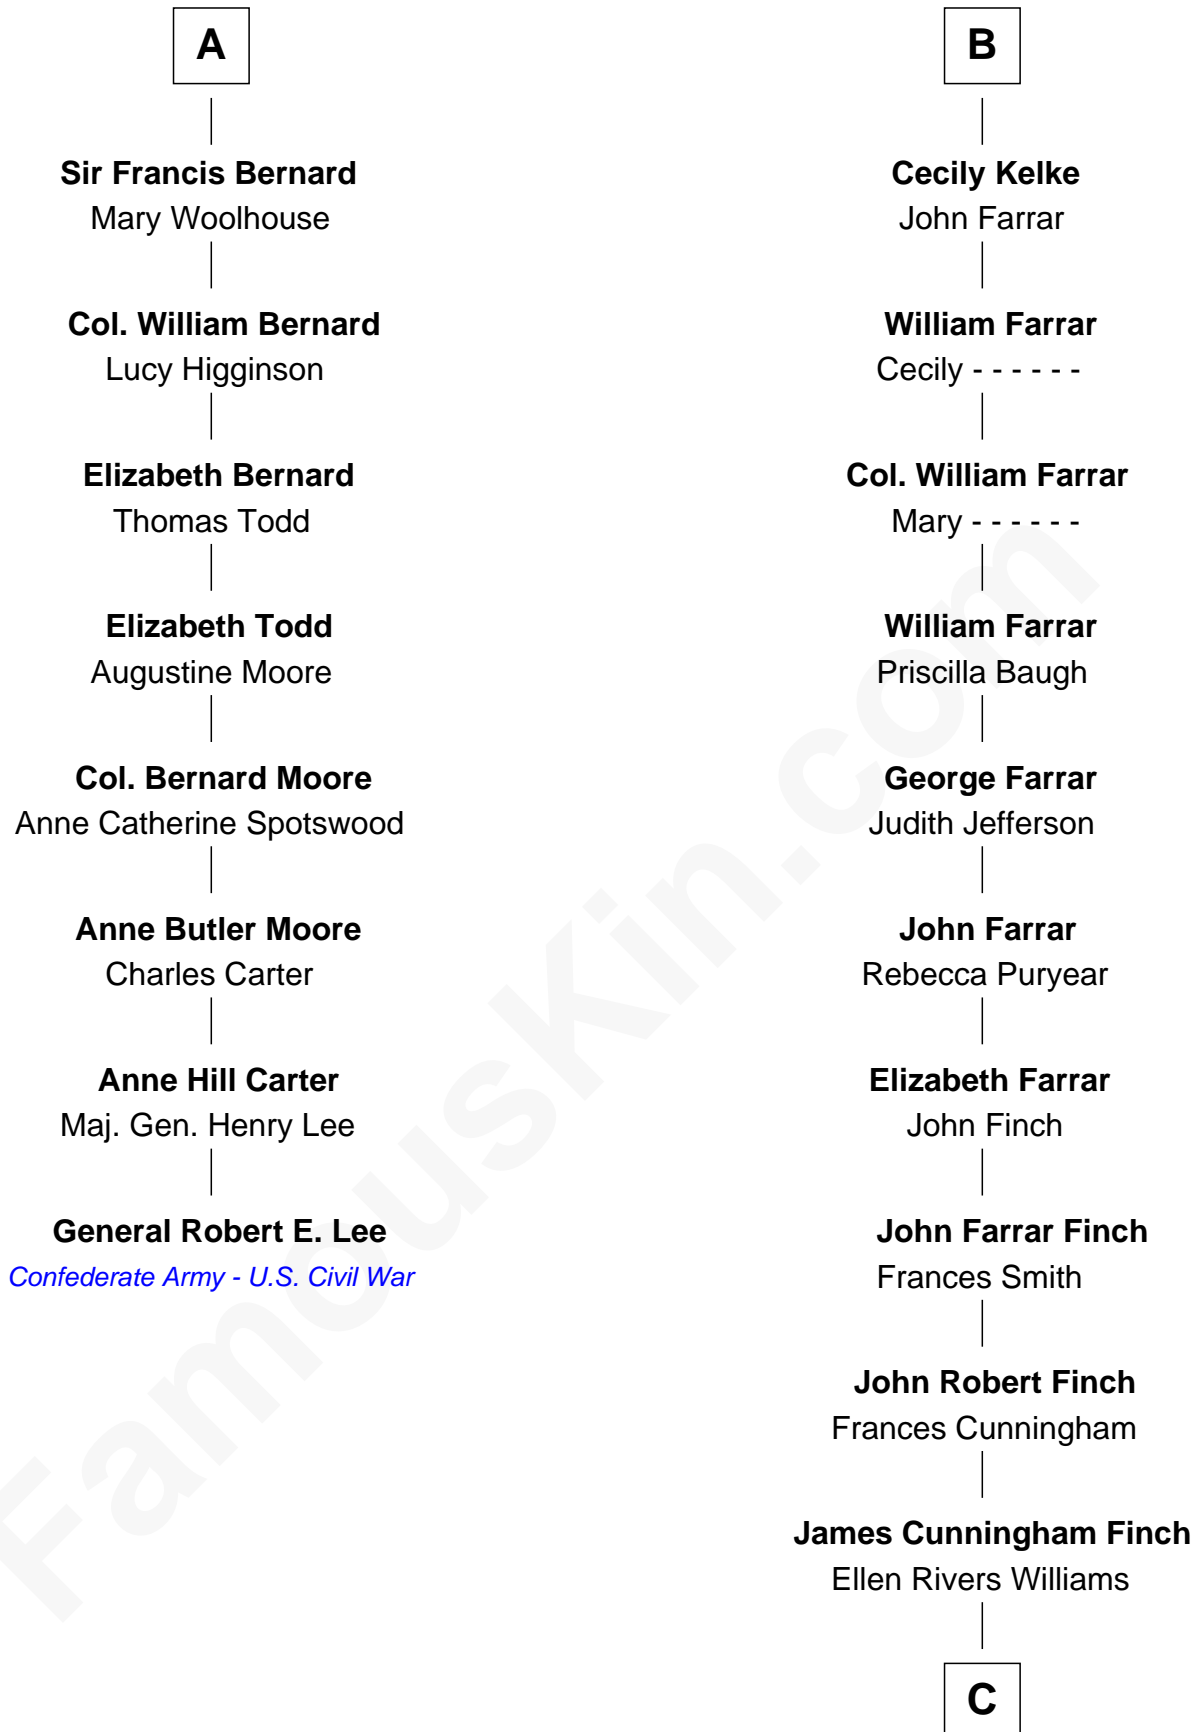

# FamousKin.com Relationship Chart of

**General Robert E. Lee**

*Confederate Army - U.S. Civil War*

14th cousin 4 times removed of

**Harper Lee**

*Author of To Kill a Mockingbird*

**Sir Hugh de Stafford**  
Philippa de Beauchamp

**John Bernard**

Margaret Daundelyn

**John Bernard**

Cecily Muscote

**Francis Bernard**

Alice Hazlewood

**A**

**Katherine de Stafford**

Michael de la Pole

**Isabel de la Pole**

Thomas Morley

**Anne Morley**

Sir John Hastings

**Elizabeth Hastings**

Sir Robert Hildyard

**Katherine Hildyard**

William Girlington

**Isabel Girlington**

Christopher Kelke

**William Kelke**

Thomasine Skerne

**B**

**C**

—  
**Frances Cunningham Finch**