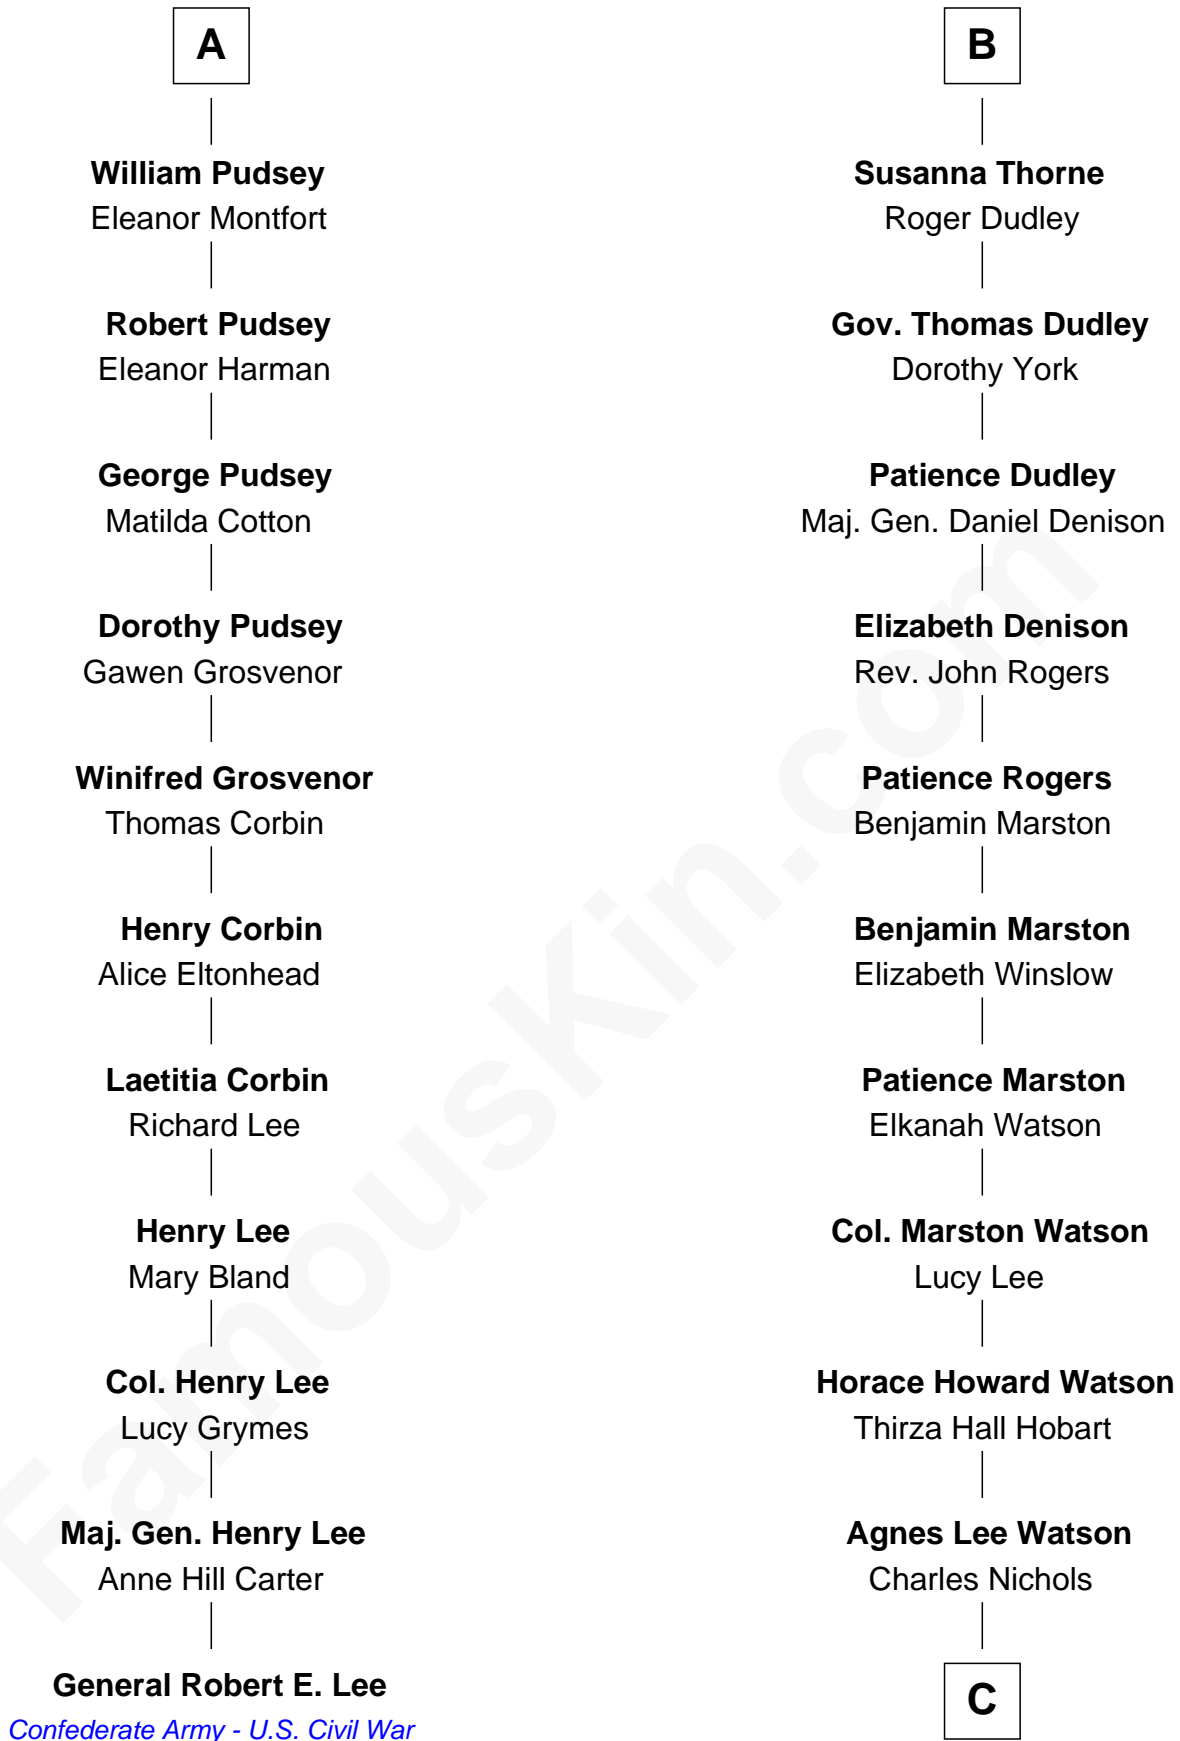

FamousKin.com

Relationship Chart of

General Robert E. Lee

Confederate Army - U.S. Civil War

17th cousin 4 times removed of

John Cena

Movie Actor and WWE Pro Wrestler

C