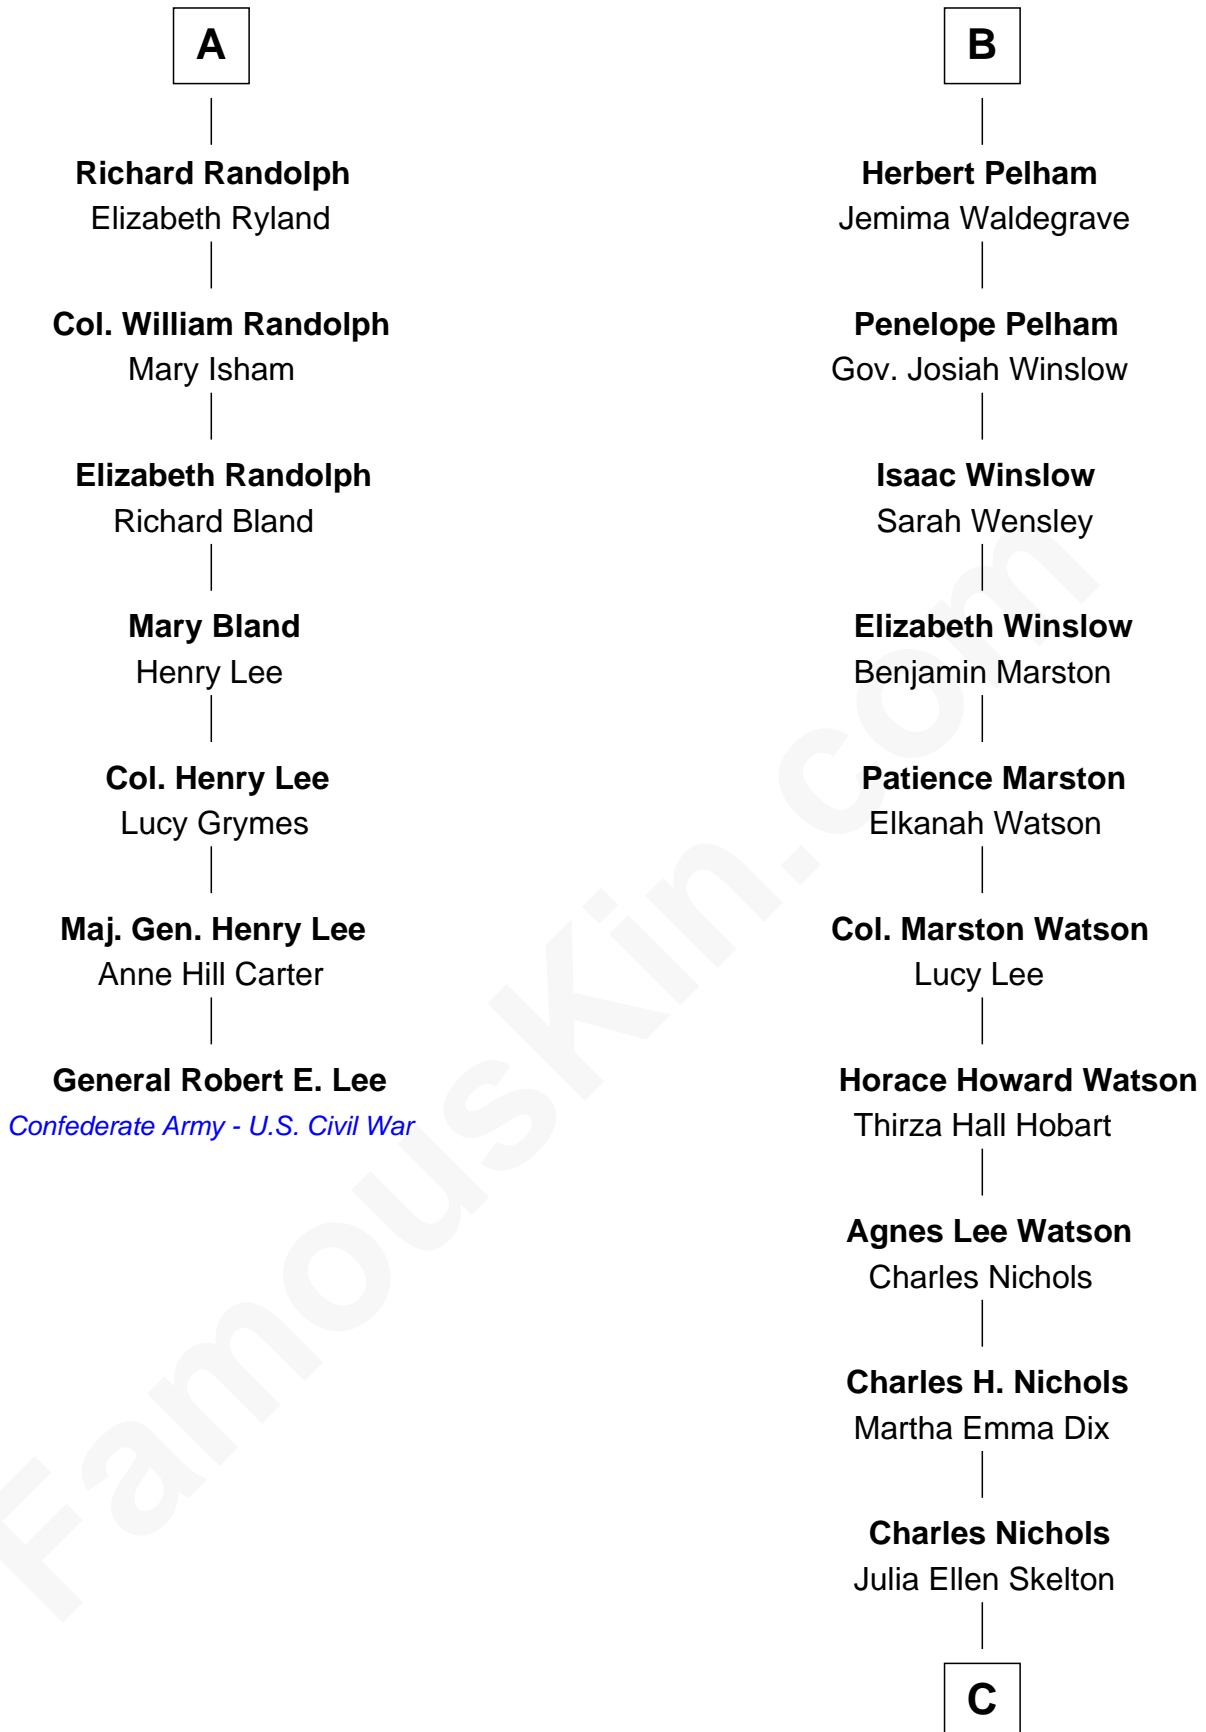

# FamousKin.com Relationship Chart of

**General Robert E. Lee**

*Confederate Army - U.S. Civil War*

13th cousin 6 times removed of

**John Cena**

*Movie Actor and WWE Pro Wrestler*

**Sir Robert Howard**

Margaret Mowbray

**Anne Tanfield**

Clement Vincent

**Elizabeth Vincent**

Richard Lane

**Dorothy Lane**

William Randolph

**A**

**Sir John Howard**

Katherine Moleyns

**Sir Thomas Howard**

Elizabeth Tilney

**Elizabeth Howard**

Thomas Boleyn

**Mary Boleyn**

Sir William Carey

**Catherine Carey**

Sir Francis Knollys

**Anne Knollys**

Sir Thomas West

**Penelope West**

Herbert Pelham

**B**

**C**

**Natalie Nichols**  
Ulysses John Lupien