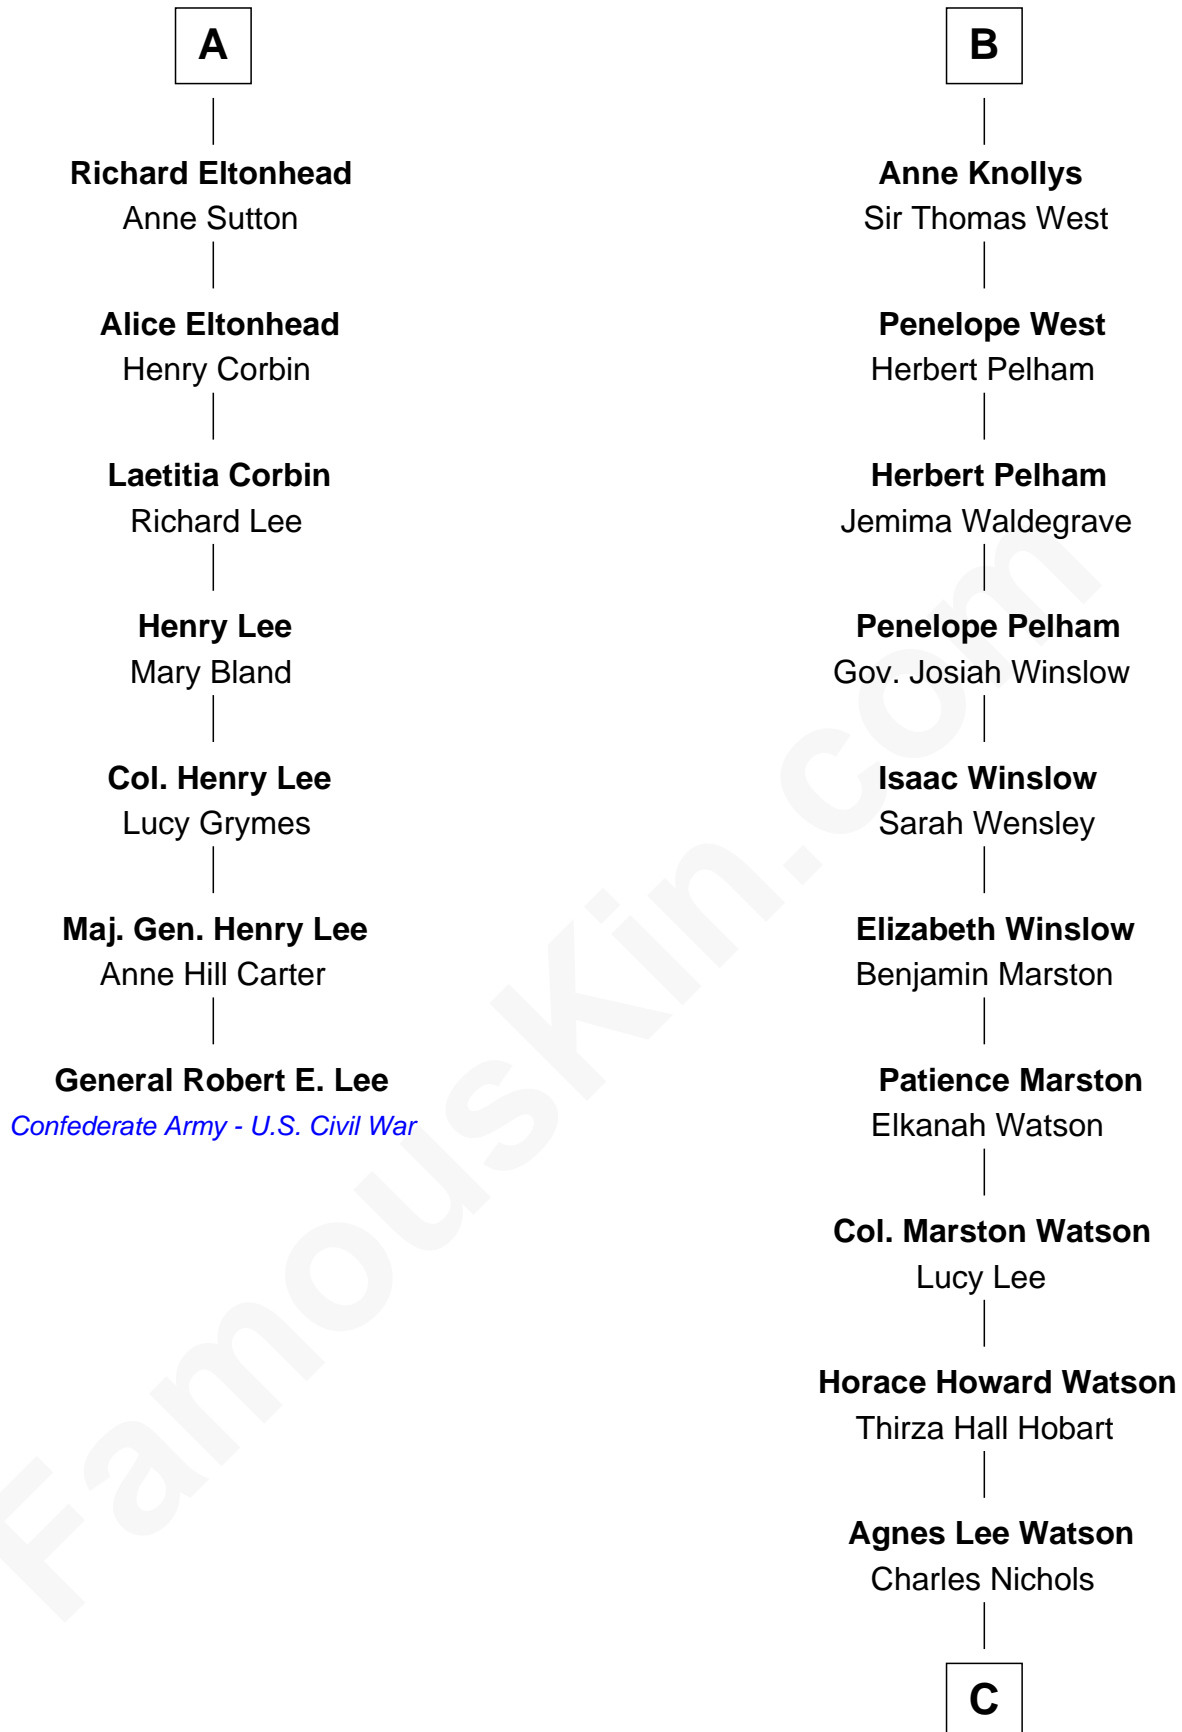

FamousKin.com Relationship Chart of

General Robert E. Lee

Confederate Army - U.S. Civil War

13th cousin 8 times removed of

John Cena

Movie Actor and WWE Pro Wrestler

Sir Richard Fitzalan

Elizabeth de Bohun

Sir William Beauchamp

Joan Beauchamp

James Butler

Sir Thomas Butler

Anne Hankeford

Margaret Butler

Sir William Boleyn

Thomas Boleyn

Elizabeth Howard

Mary Boleyn

Sir William Carey

Catherine Carey

Sir Francis Knollys

B

C

Charles H. Nichols