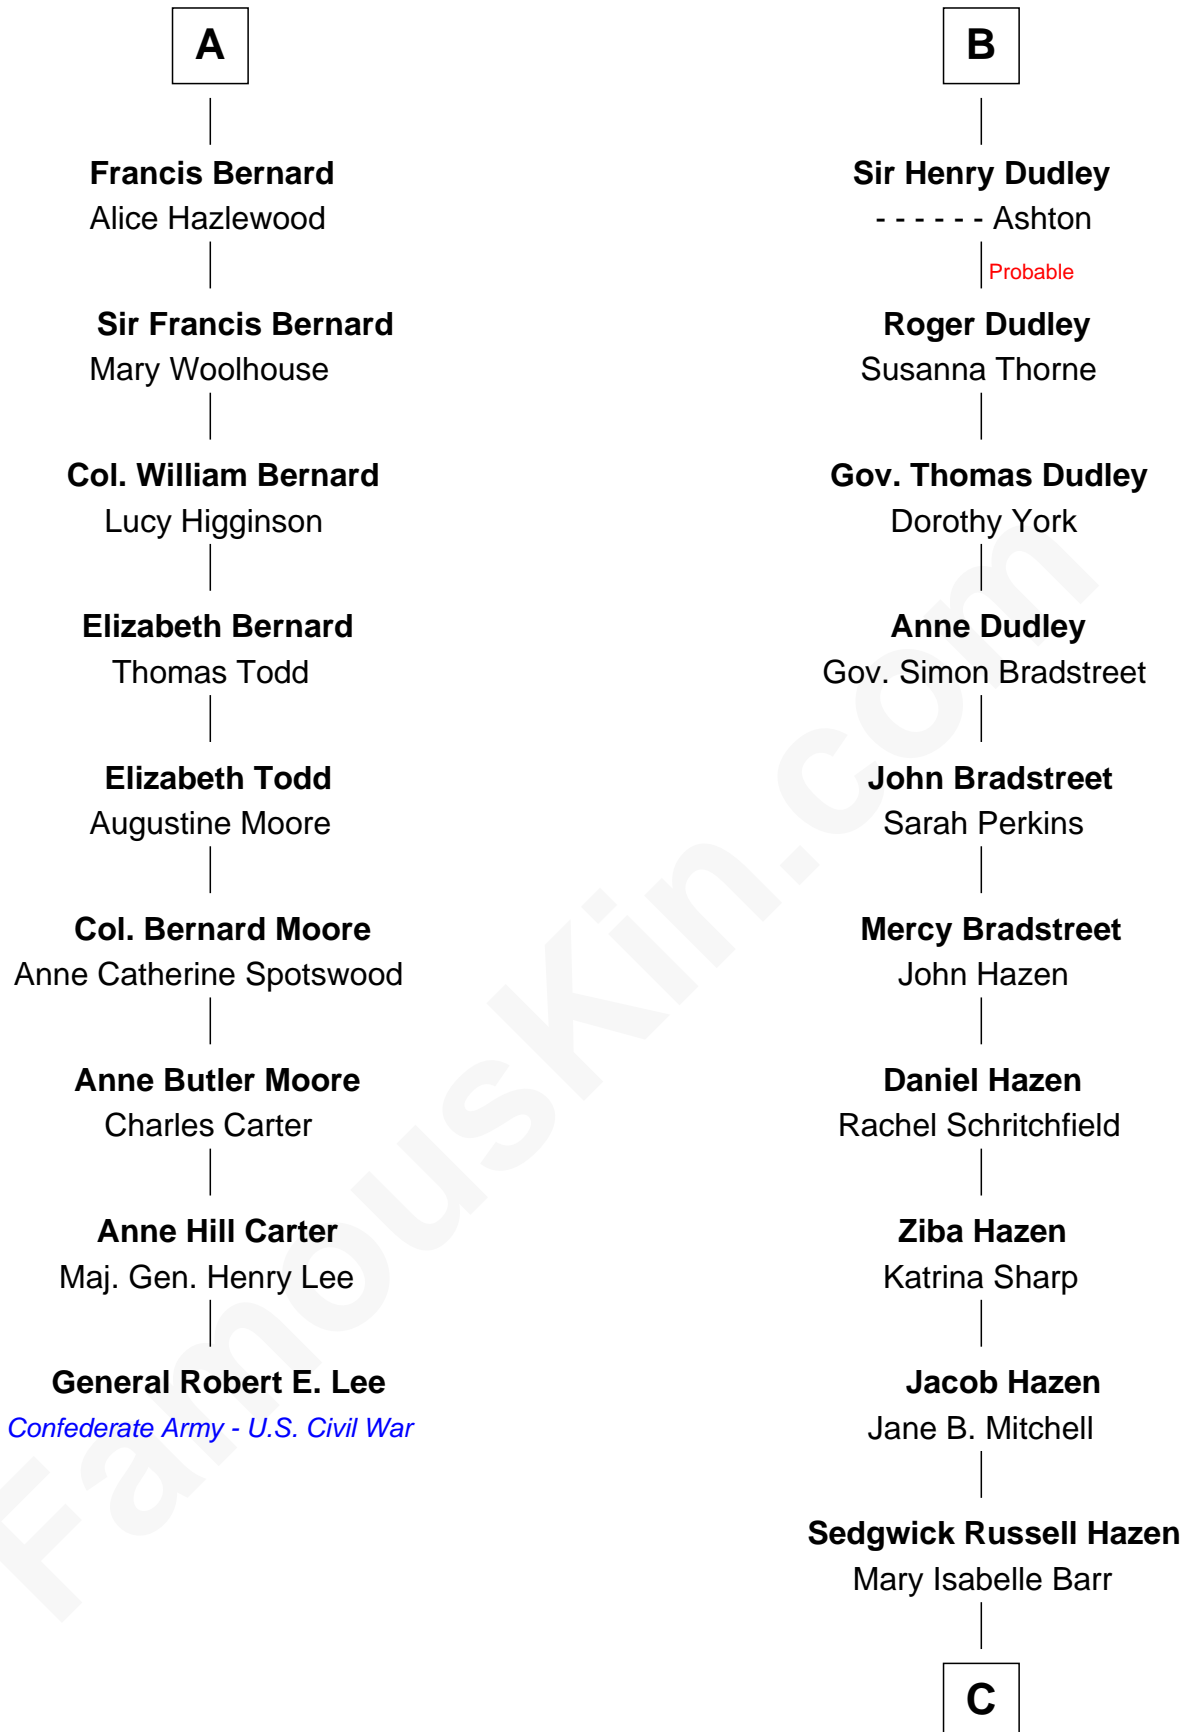

FamousKin.com Relationship Chart of

General Robert E. Lee

Confederate Army - U.S. Civil War

15th cousin 5 times removed of

J. K. Simmons

TV and Movie Actor

Sir William de Ros
Margery de Badlesmere

C

Lewis Jacob Hazen

Emma Broaddus Lewis

Ruth Hazen

Col. Ralph Archibald Kimble

Patricia Kimble

Dr. Donald William Simmons

J. K. Simmons

TV and Movie Actor