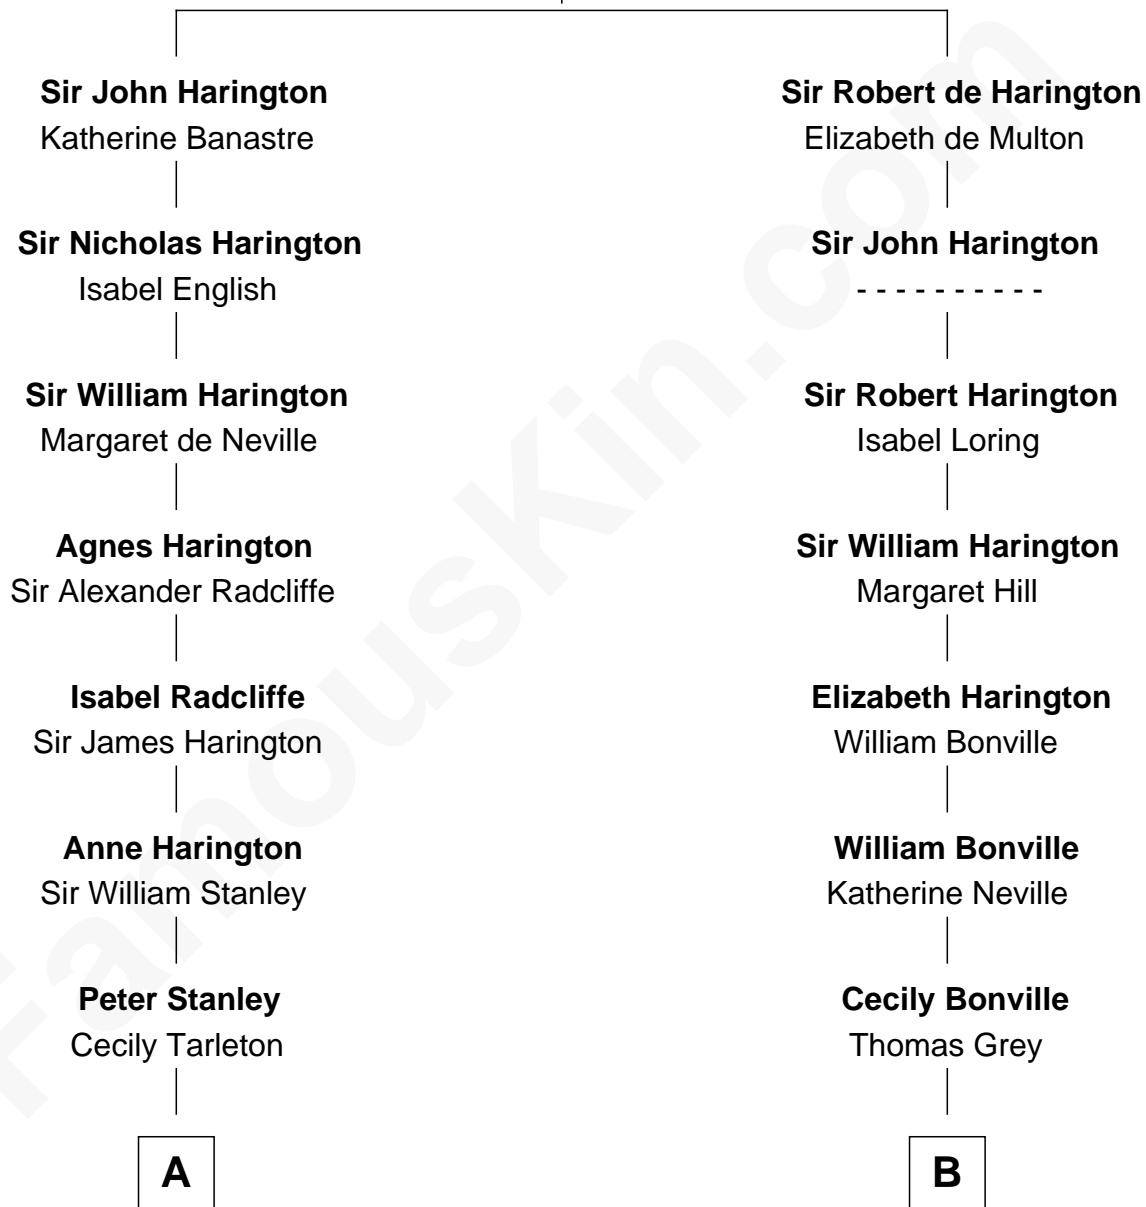

FamousKin.com Relationship Chart of

General Robert E. Lee

Confederate Army - U.S. Civil War

14th cousin 7 times removed of

J. K. Simmons

TV and Movie Actor

Sir John de Harington

Joan - - - - -