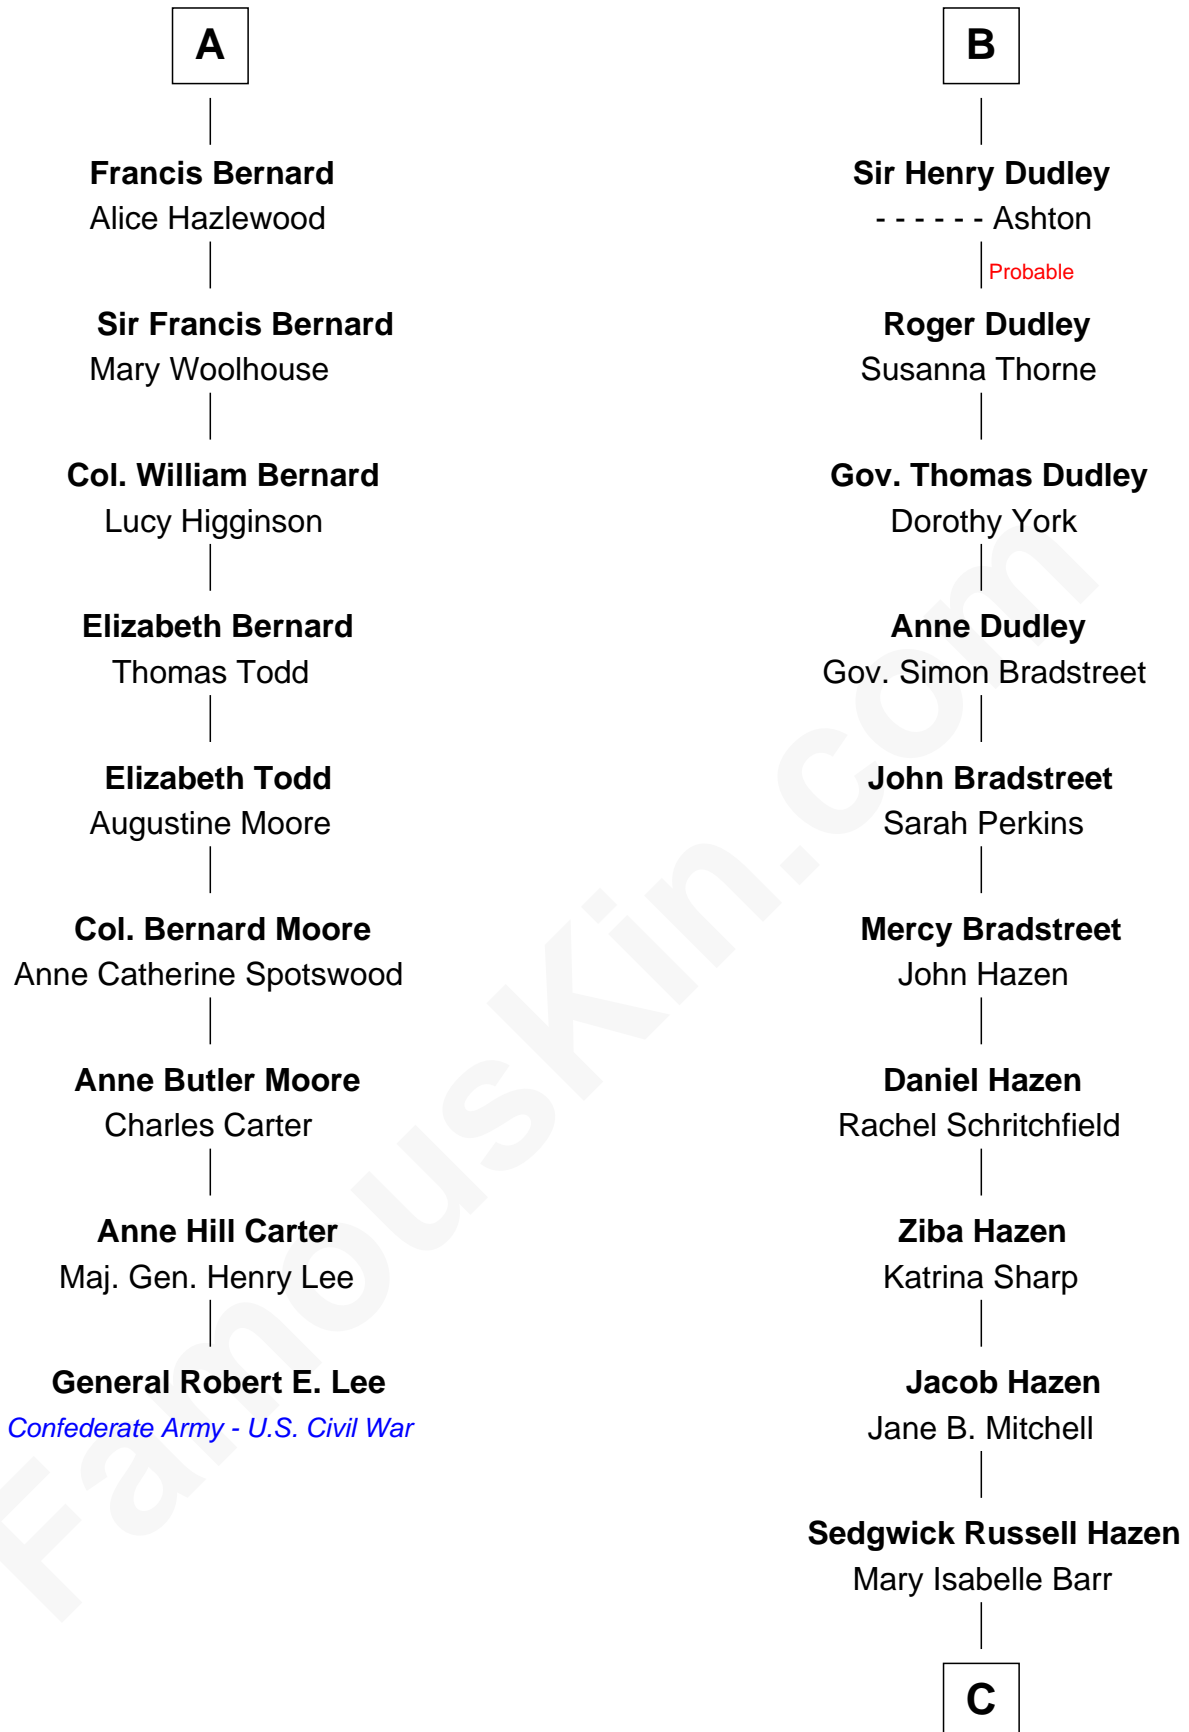

FamousKin.com Relationship Chart of

General Robert E. Lee

Confederate Army - U.S. Civil War

15th cousin 5 times removed of

J. K. Simmons

TV and Movie Actor

Margaret de Audley

Ralph de Stafford

C

Lewis Jacob Hazen

Emma Broaddus Lewis

Ruth Hazen

Col. Ralph Archibald Kimble

Patricia Kimble

Dr. Donald William Simmons

J. K. Simmons