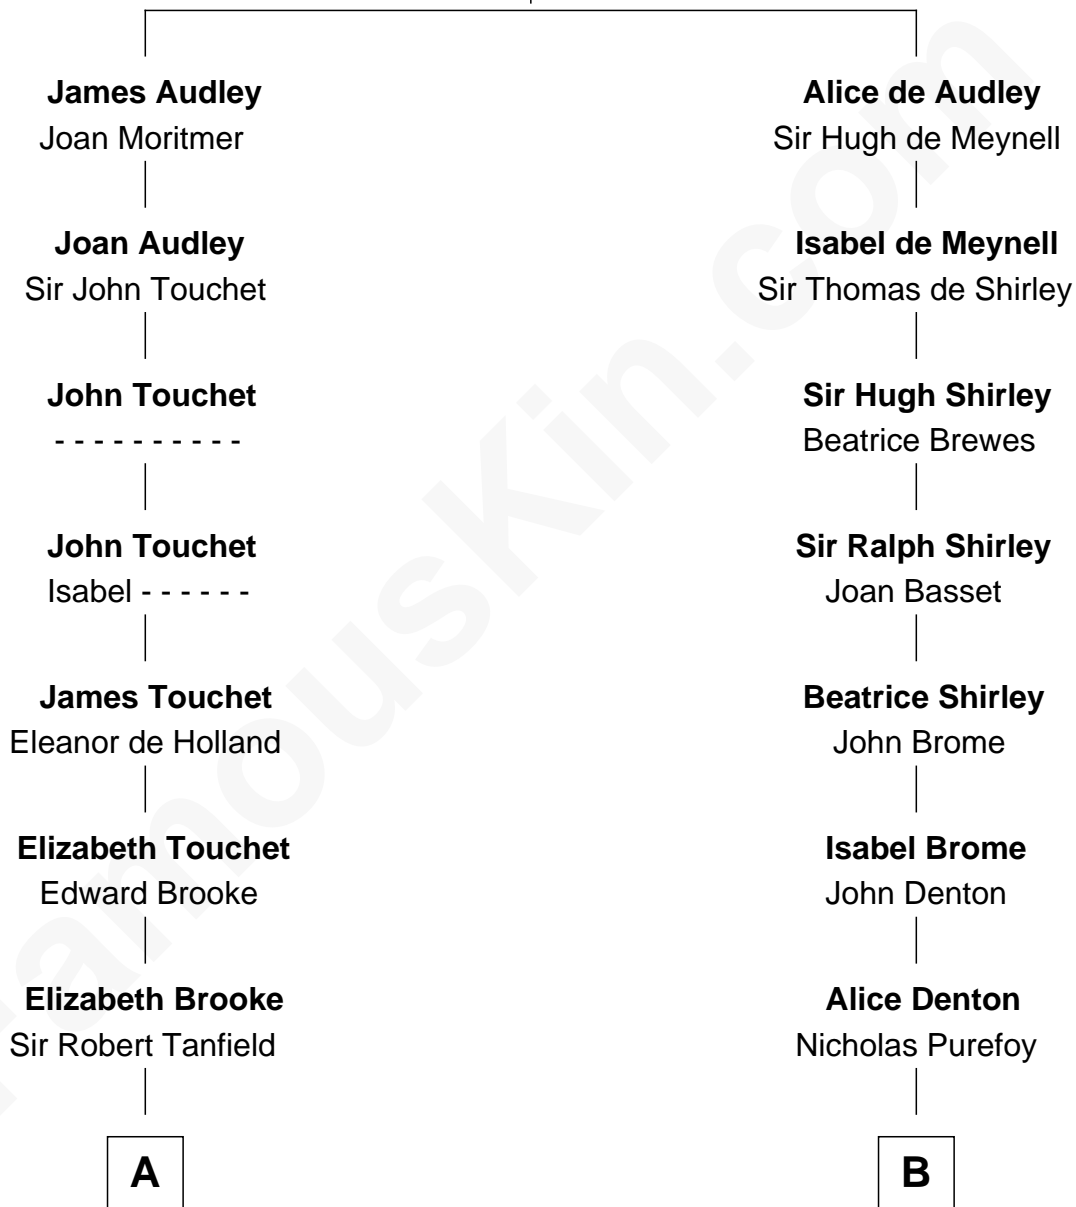

# FamousKin.com Relationship Chart of

**General Robert E. Lee**

*Confederate Army - U.S. Civil War*

19th cousin 2 times removed of

**J. K. Simmons**

*TV and Movie Actor*

**Sir Nicholas Audley**

Joan Martin

**C**

**Col. Henry Lee**

Lucy Grymes

**Maj. Gen. Henry Lee**

Anne Hill Carter

**General Robert E. Lee**

*Confederate Army - U.S. Civil War*

**D**

**Sedgwick Russell Hazen**

Mary Isabelle Barr

**Lewis Jacob Hazen**

Emma Broaddus Lewis

**Ruth Hazen**

Col. Ralph Archibald Kimble

**Patricia Kimble**

Dr. Donald William Simmons