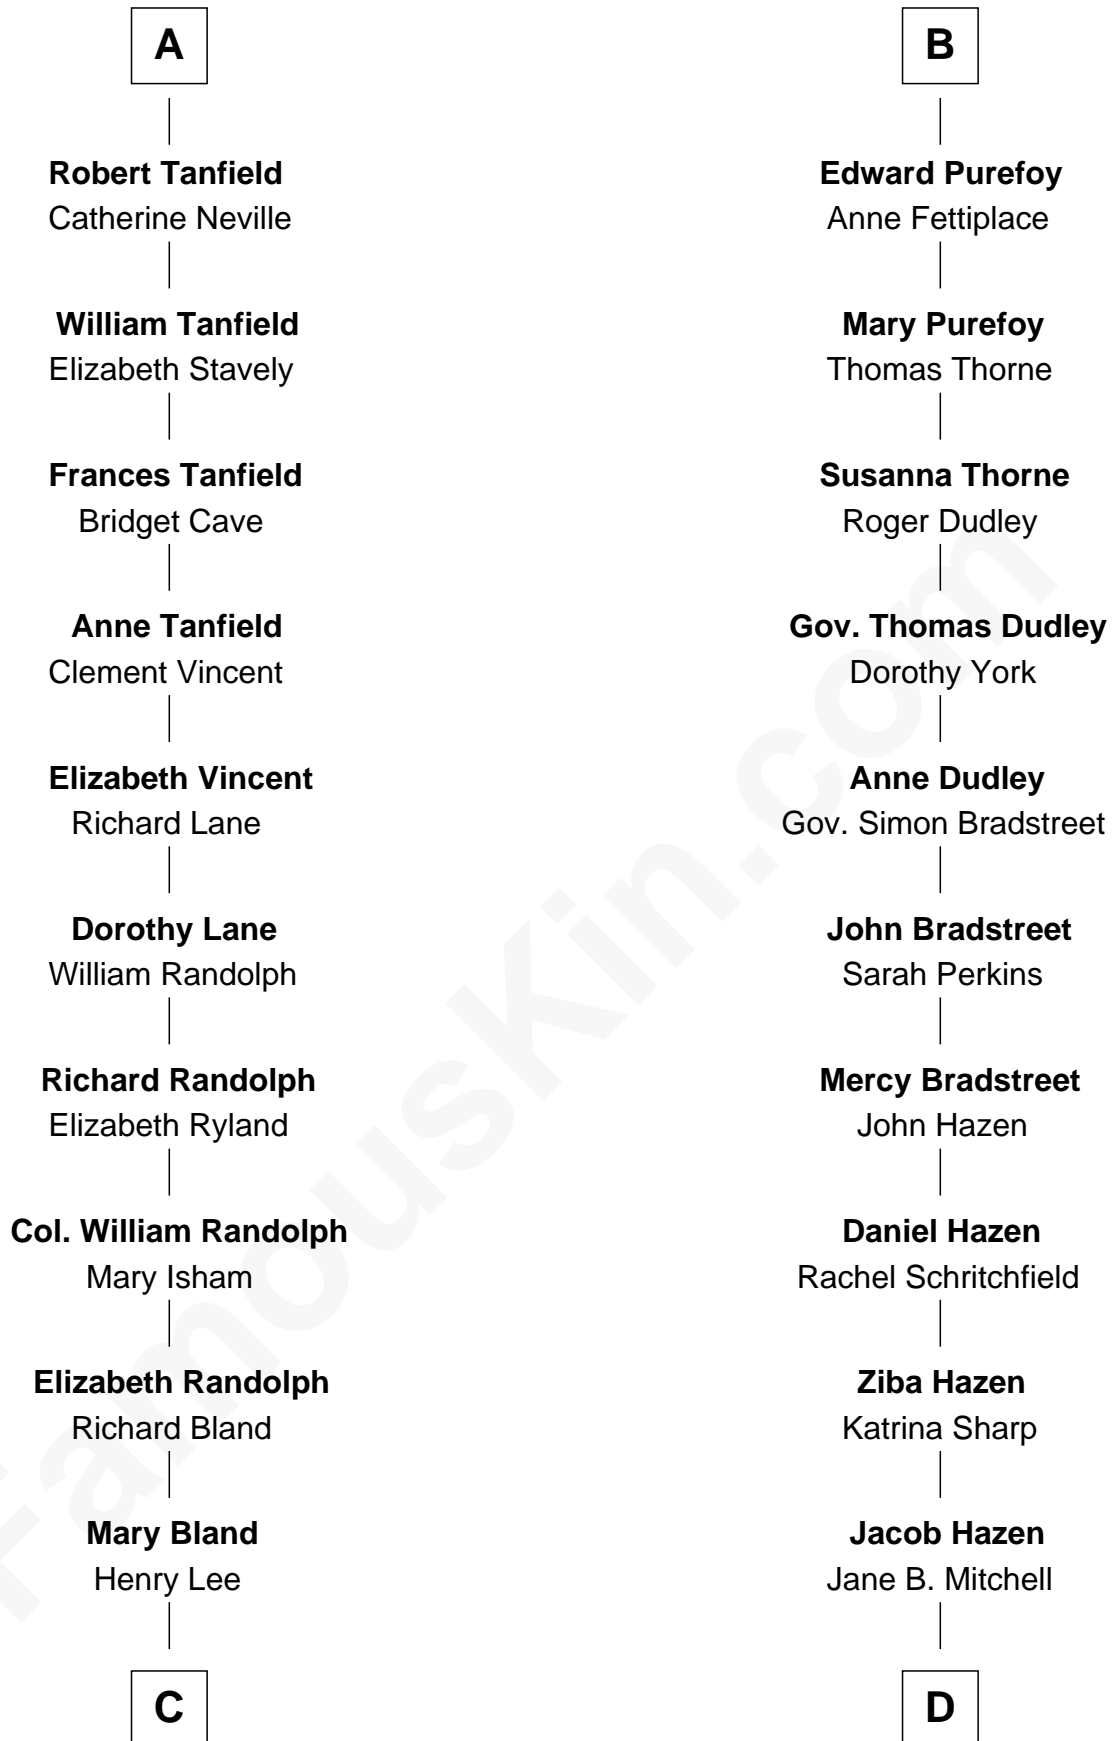

# FamousKin.com Relationship Chart of

**General Robert E. Lee**

*Confederate Army - U.S. Civil War*

19th cousin 2 times removed of

**J. K. Simmons**

*TV and Movie Actor*

**Sir Nicholas Audley**

Joan Martin

**C**

**Col. Henry Lee**

Lucy Grymes

**Maj. Gen. Henry Lee**

Anne Hill Carter

**General Robert E. Lee**

*Confederate Army - U.S. Civil War*

**D**

**Sedgwick Russell Hazen**

Mary Isabelle Barr

**Lewis Jacob Hazen**

Emma Broaddus Lewis

**Ruth Hazen**

Col. Ralph Archibald Kimble

**Patricia Kimble**

Dr. Donald William Simmons