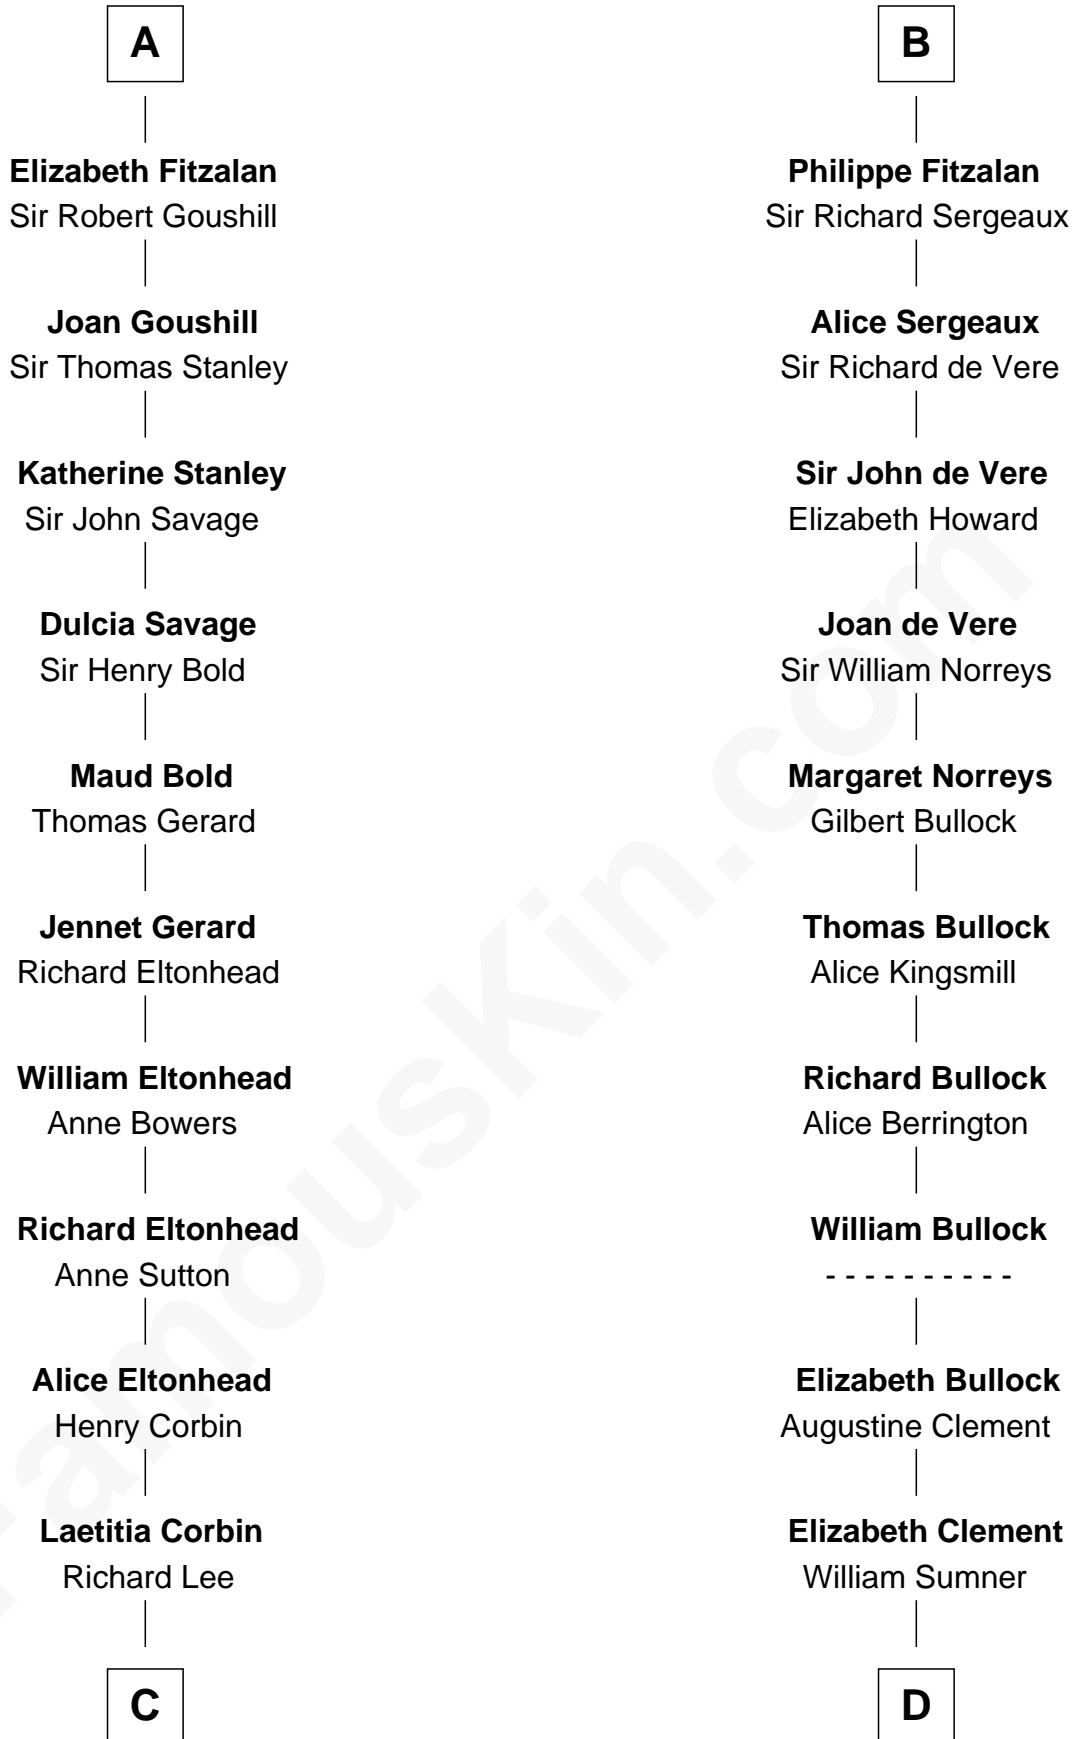

## Relationship Chart of

**General Robert E. Lee**

*Confederate Army - U.S. Civil War*

20th cousin of

**Samuel Howard**

*Boston Tea Party Participant*

**Roger le Bigod**

Ida de Tony

**C**

**Henry Lee**  
Mary Bland

**Col. Henry Lee**  
Lucy Grymes

**Maj. Gen. Henry Lee**  
Anne Hill Carter

**General Robert E. Lee**  
*Confederate Army - U.S. Civil War*

**D**

**Hannah Sumner**  
John Goffe