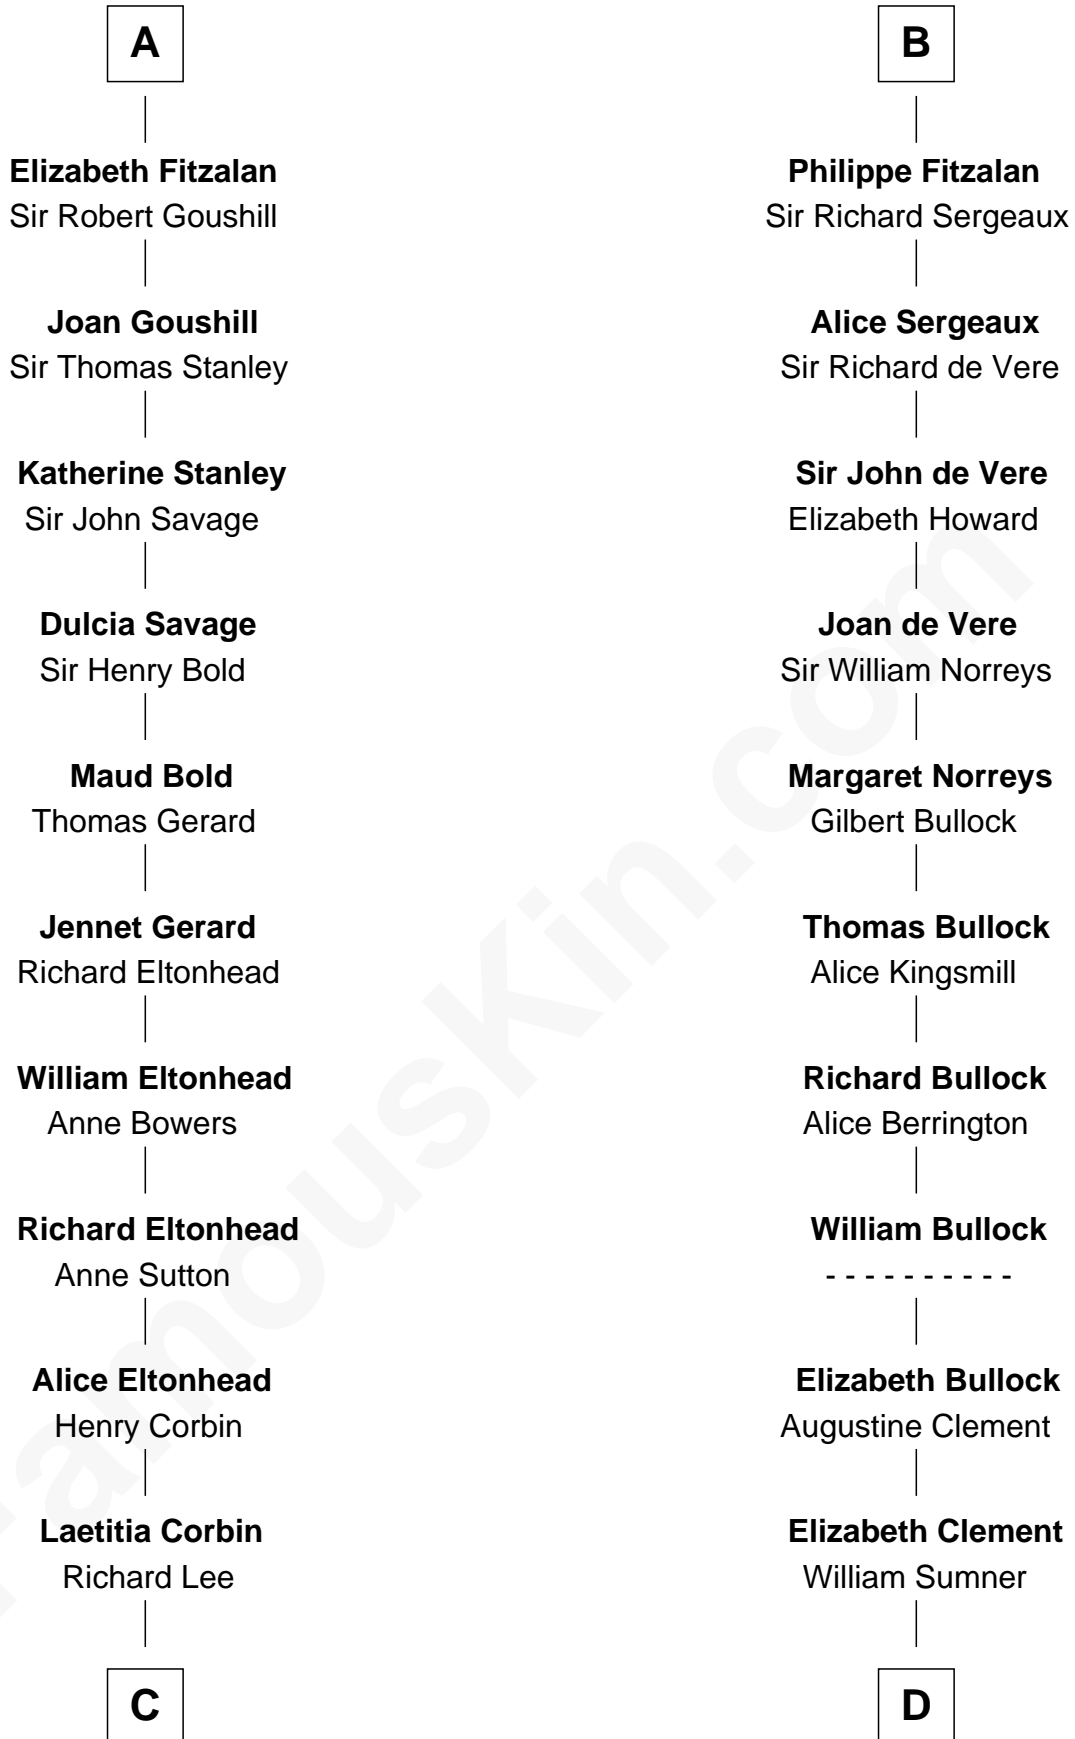

FamousKin.com

Relationship Chart of

General Robert E. Lee

Confederate Army - U.S. Civil War

20th cousin of

Samuel Howard

Boston Tea Party Participant

Robert Mauduit

Isabel Basset

C

Henry Lee
Mary Bland

Col. Henry Lee
Lucy Grymes

Maj. Gen. Henry Lee
Anne Hill Carter

General Robert E. Lee
Confederate Army - U.S. Civil War

D

Hannah Sumner
John Goffe