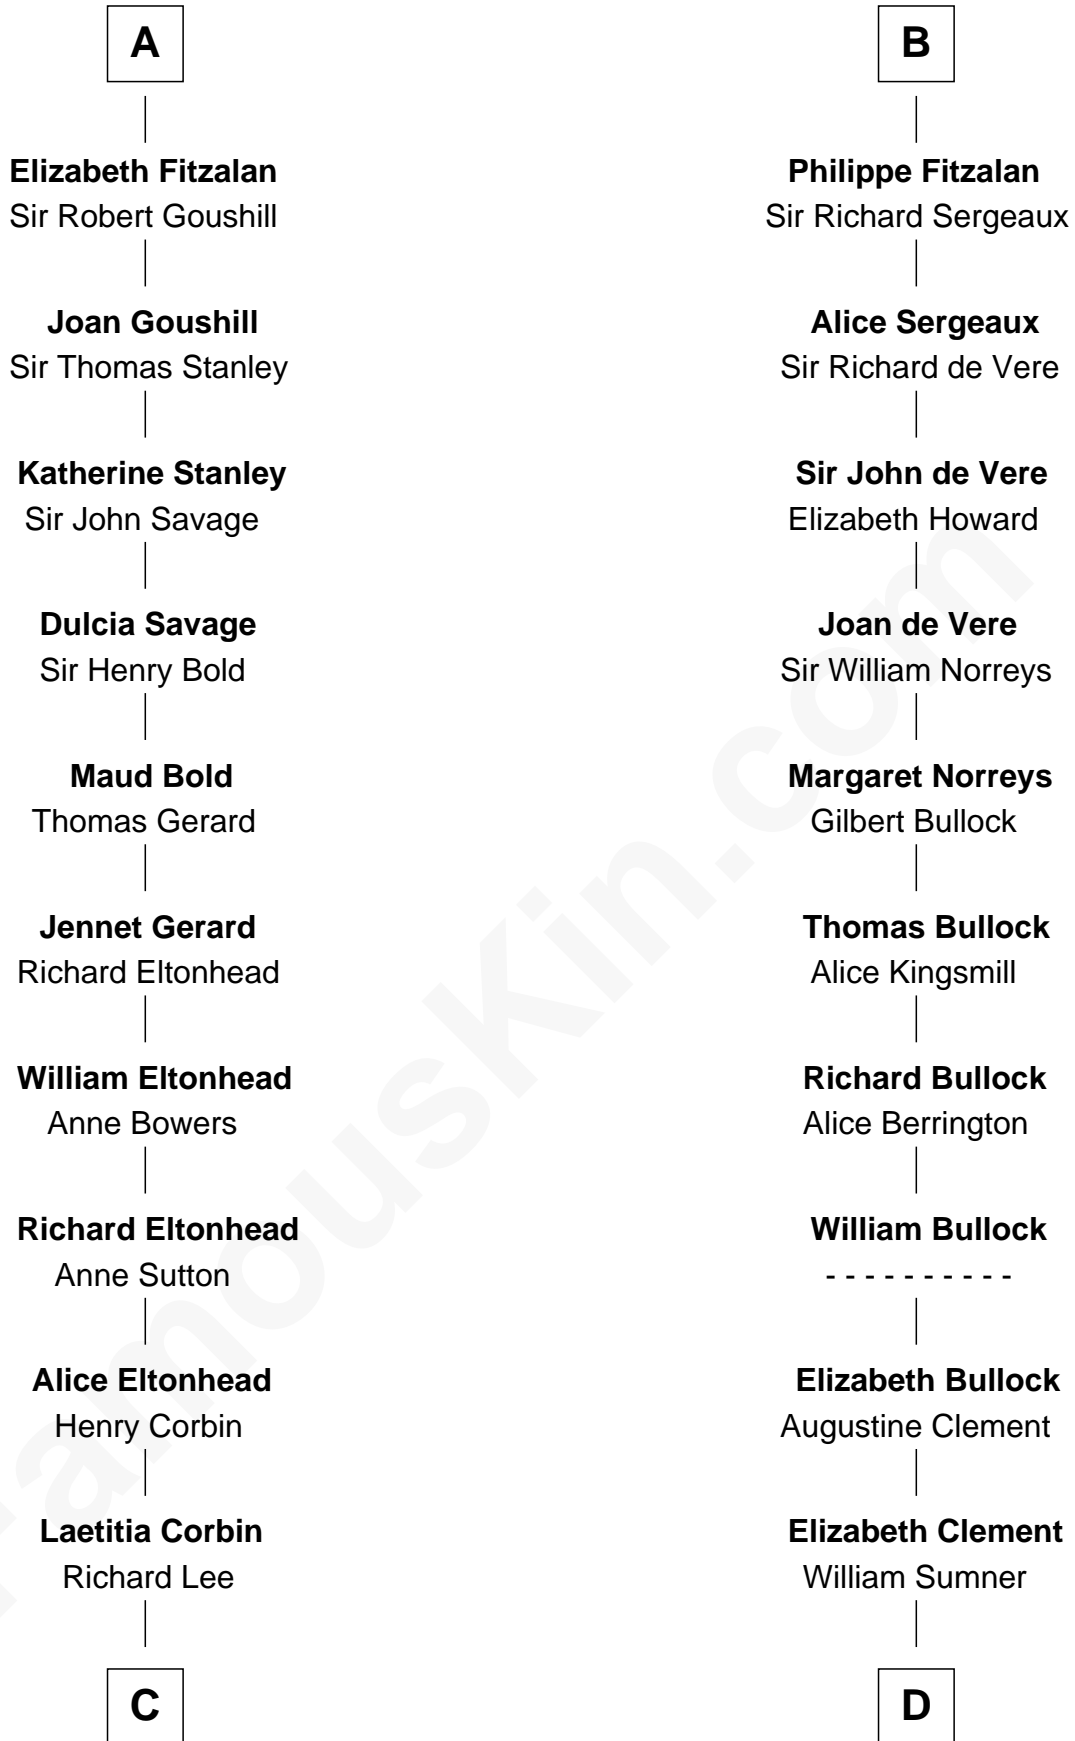

FamousKin.com

Relationship Chart of

General Robert E. Lee

Confederate Army - U.S. Civil War

20th cousin of

Samuel Howard

Boston Tea Party Participant

Llywelyn ap Iorwerth

Alice de Saluzzo

Edmund Fitzalan

Alice de Warenne

Richard Fitzalan

Eleanor Plantagenet

Sir Richard Fitzalan

Elizabeth de Bohun

A

Edmund Fitzalan

Alice de Warenne

Richard Fitzalan

Isabel le Despencer

Sir Edmund Fitzalan

Sibyl de Montagu

B

C

Samuel Howard
Boston Tea Party Participant