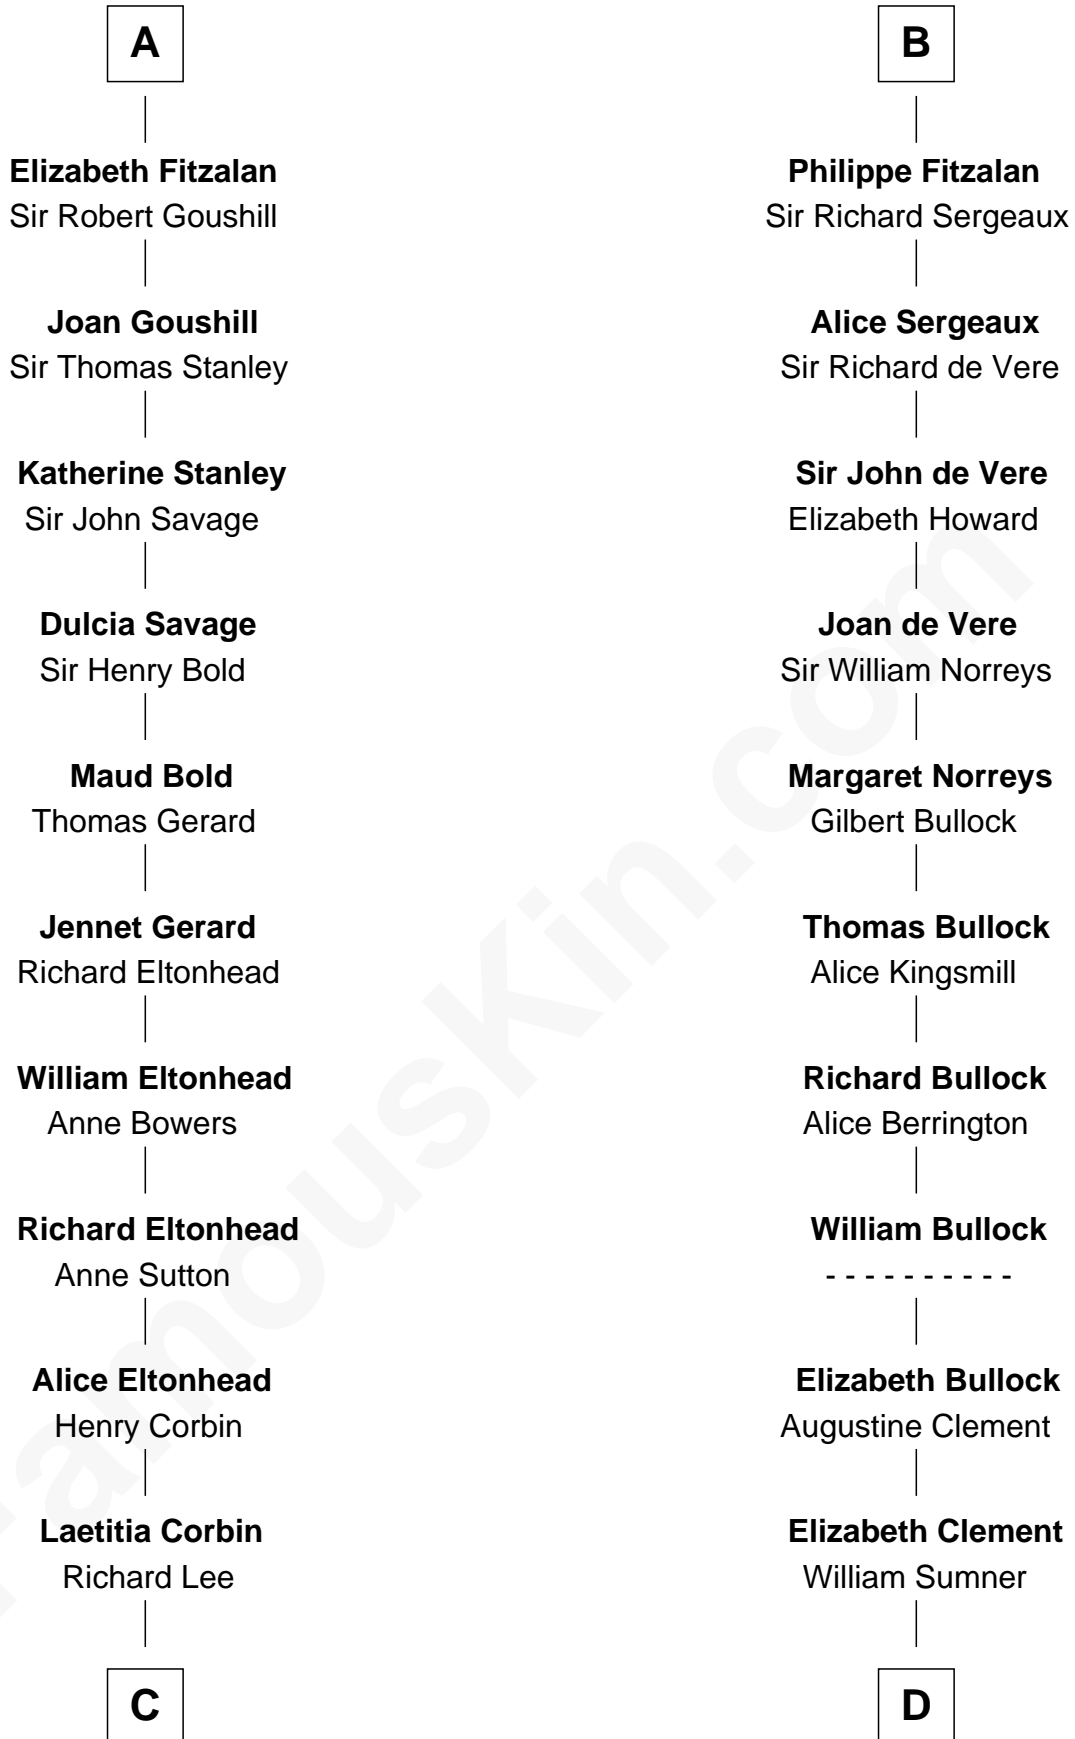

FamousKin.com

Relationship Chart of

General Robert E. Lee

Confederate Army - U.S. Civil War

20th cousin of

Samuel Howard

Boston Tea Party Participant

Waleran de Newburgh

Alice de Harcourt

C

Henry Lee
Mary Bland

Col. Henry Lee
Lucy Grymes

Maj. Gen. Henry Lee
Anne Hill Carter

General Robert E. Lee
Confederate Army - U.S. Civil War

D

Hannah Sumner
John Goffe